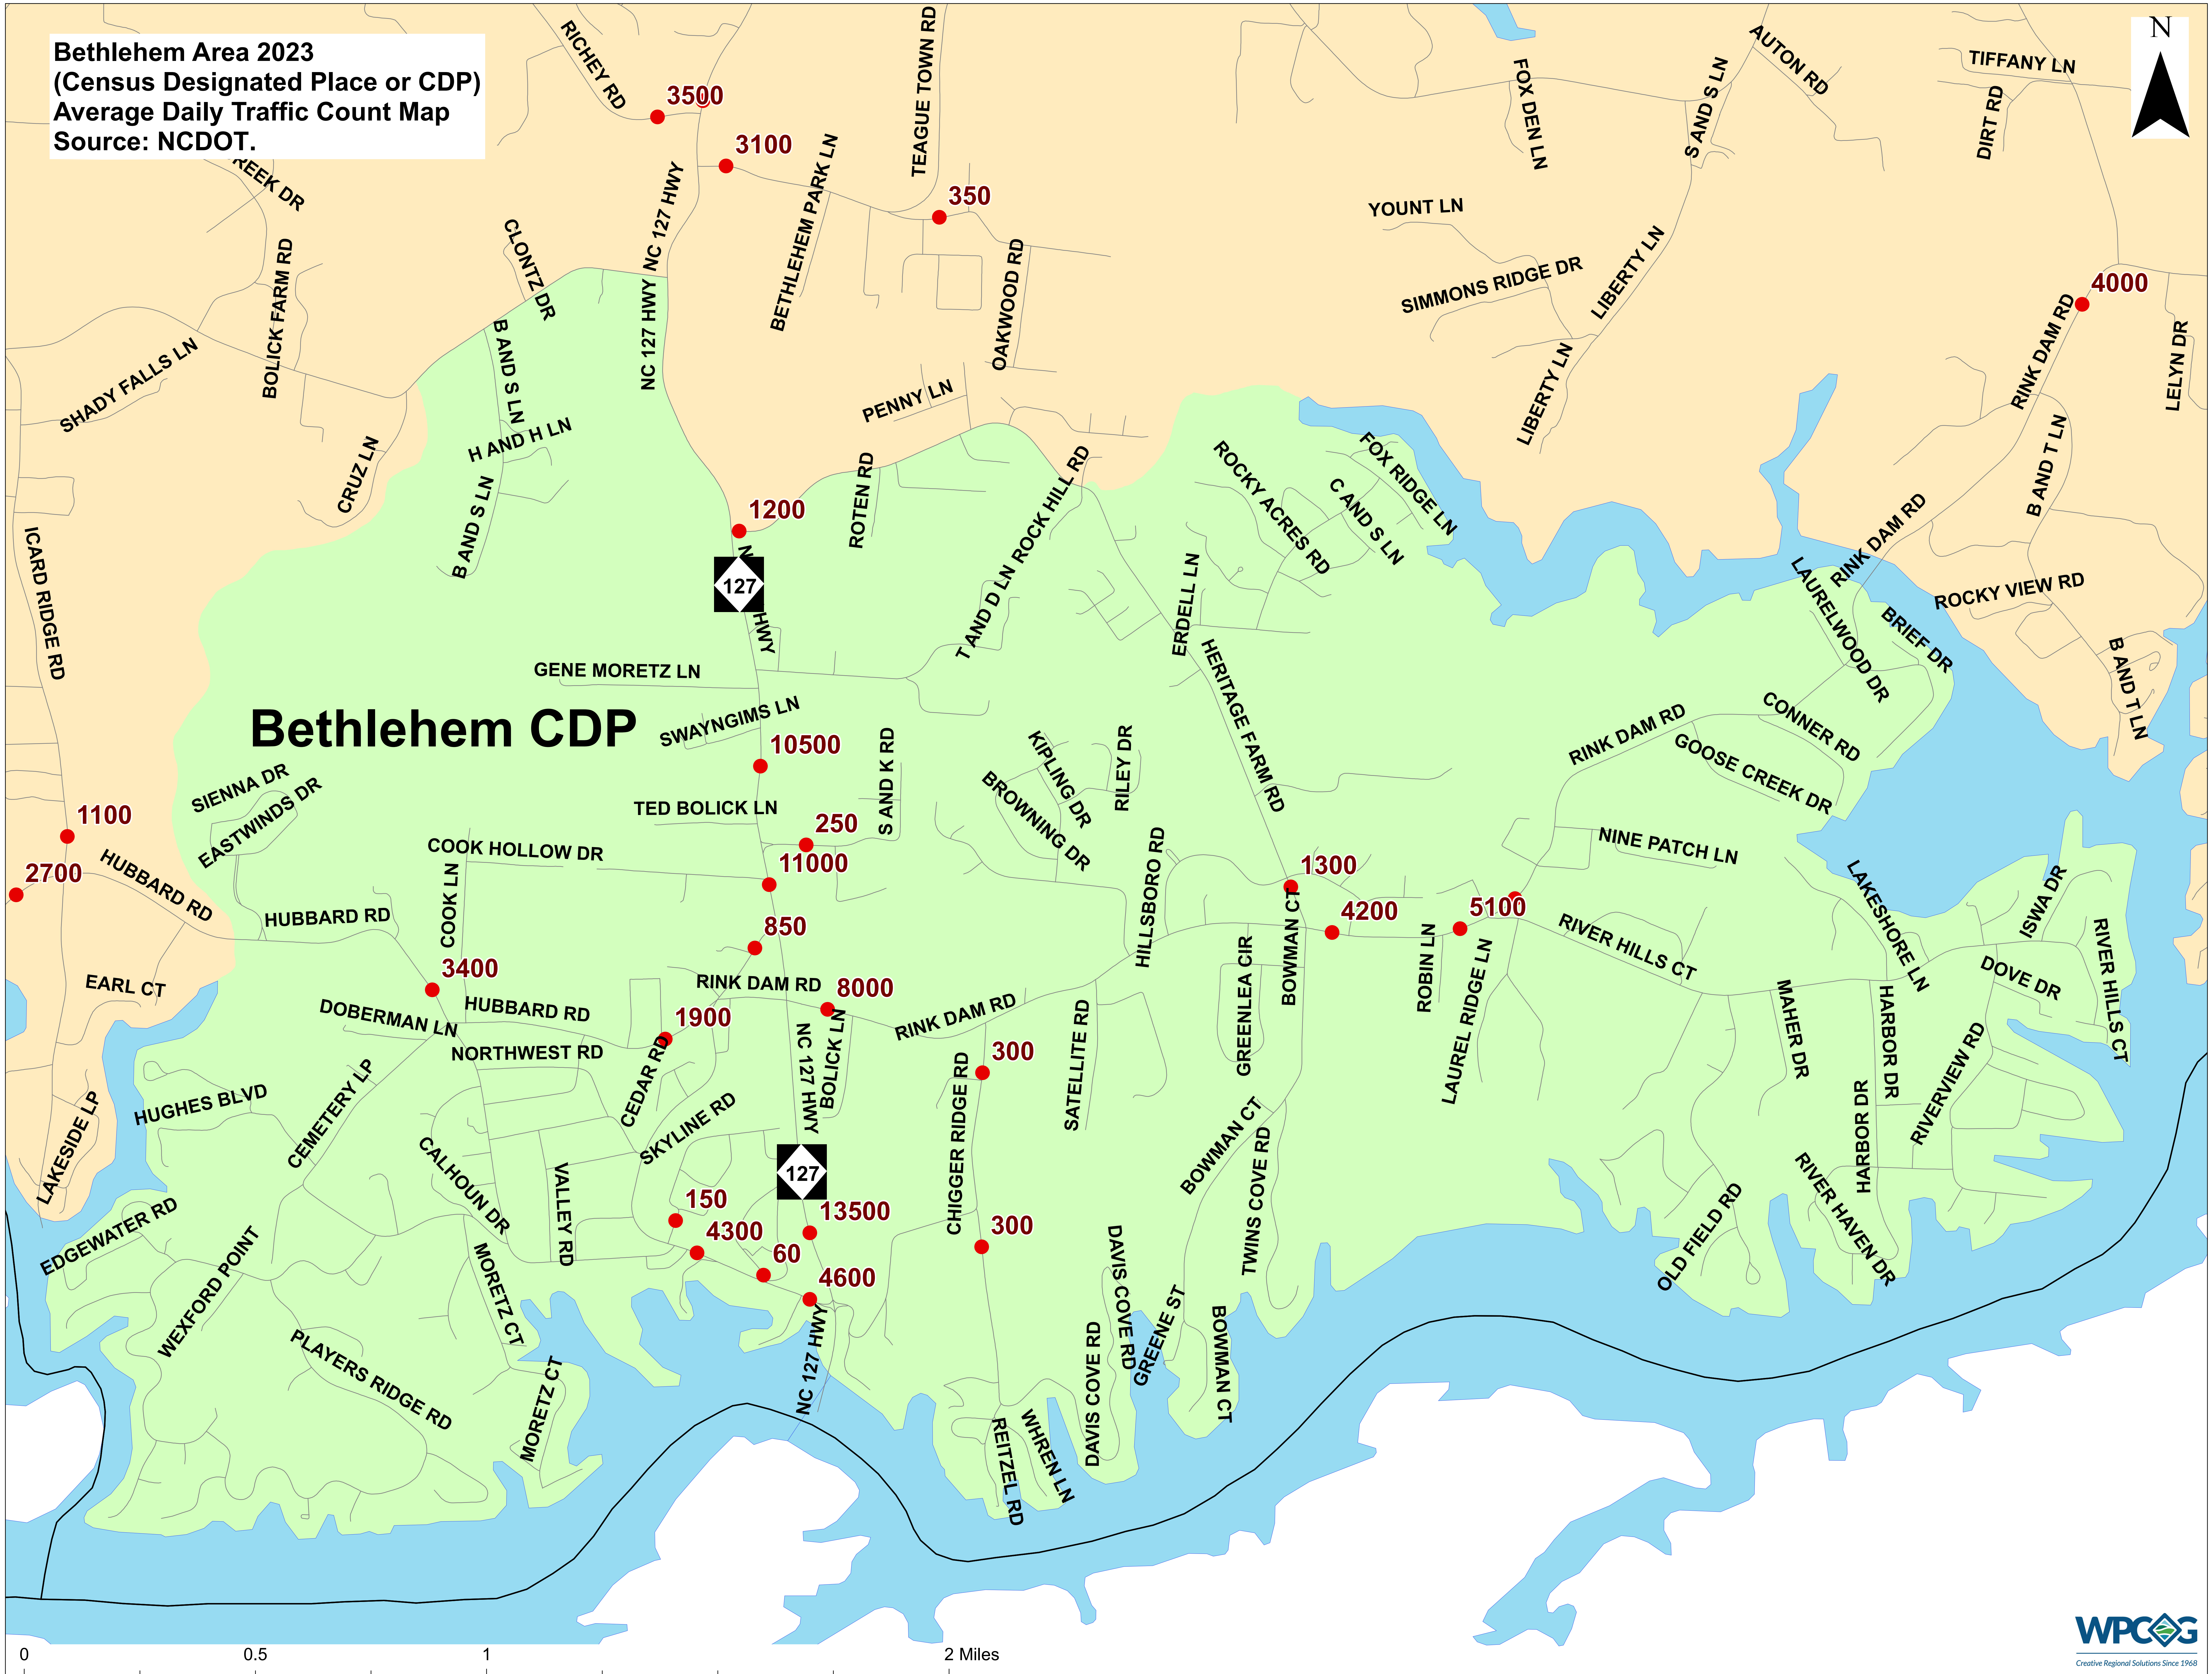

**Alexander County 2023  
Average Daily Traffic  
Count Map**  
Source: NCDOT.

**Taylorsville Area 2023  
Average Daily Traffic  
Count Map**  
Source: NCDOT.

**Bethlehem Area 2023**  
 (Census Designated Place or CDP)  
 Average Daily Traffic Count Map  
 Source: NCDOT.

# Bethlehem CDP

Hiddenite Area 2023  
(Census Designated Place or CDP)  
Average Daily Traffic Count Map  
Source: NCDOT.

# Hiddenite CDP

**Stony Point Area 2023**  
**(Census Designated Place or CDP)**  
**Average Daily Traffic Count Map**  
Source: NCDOT.