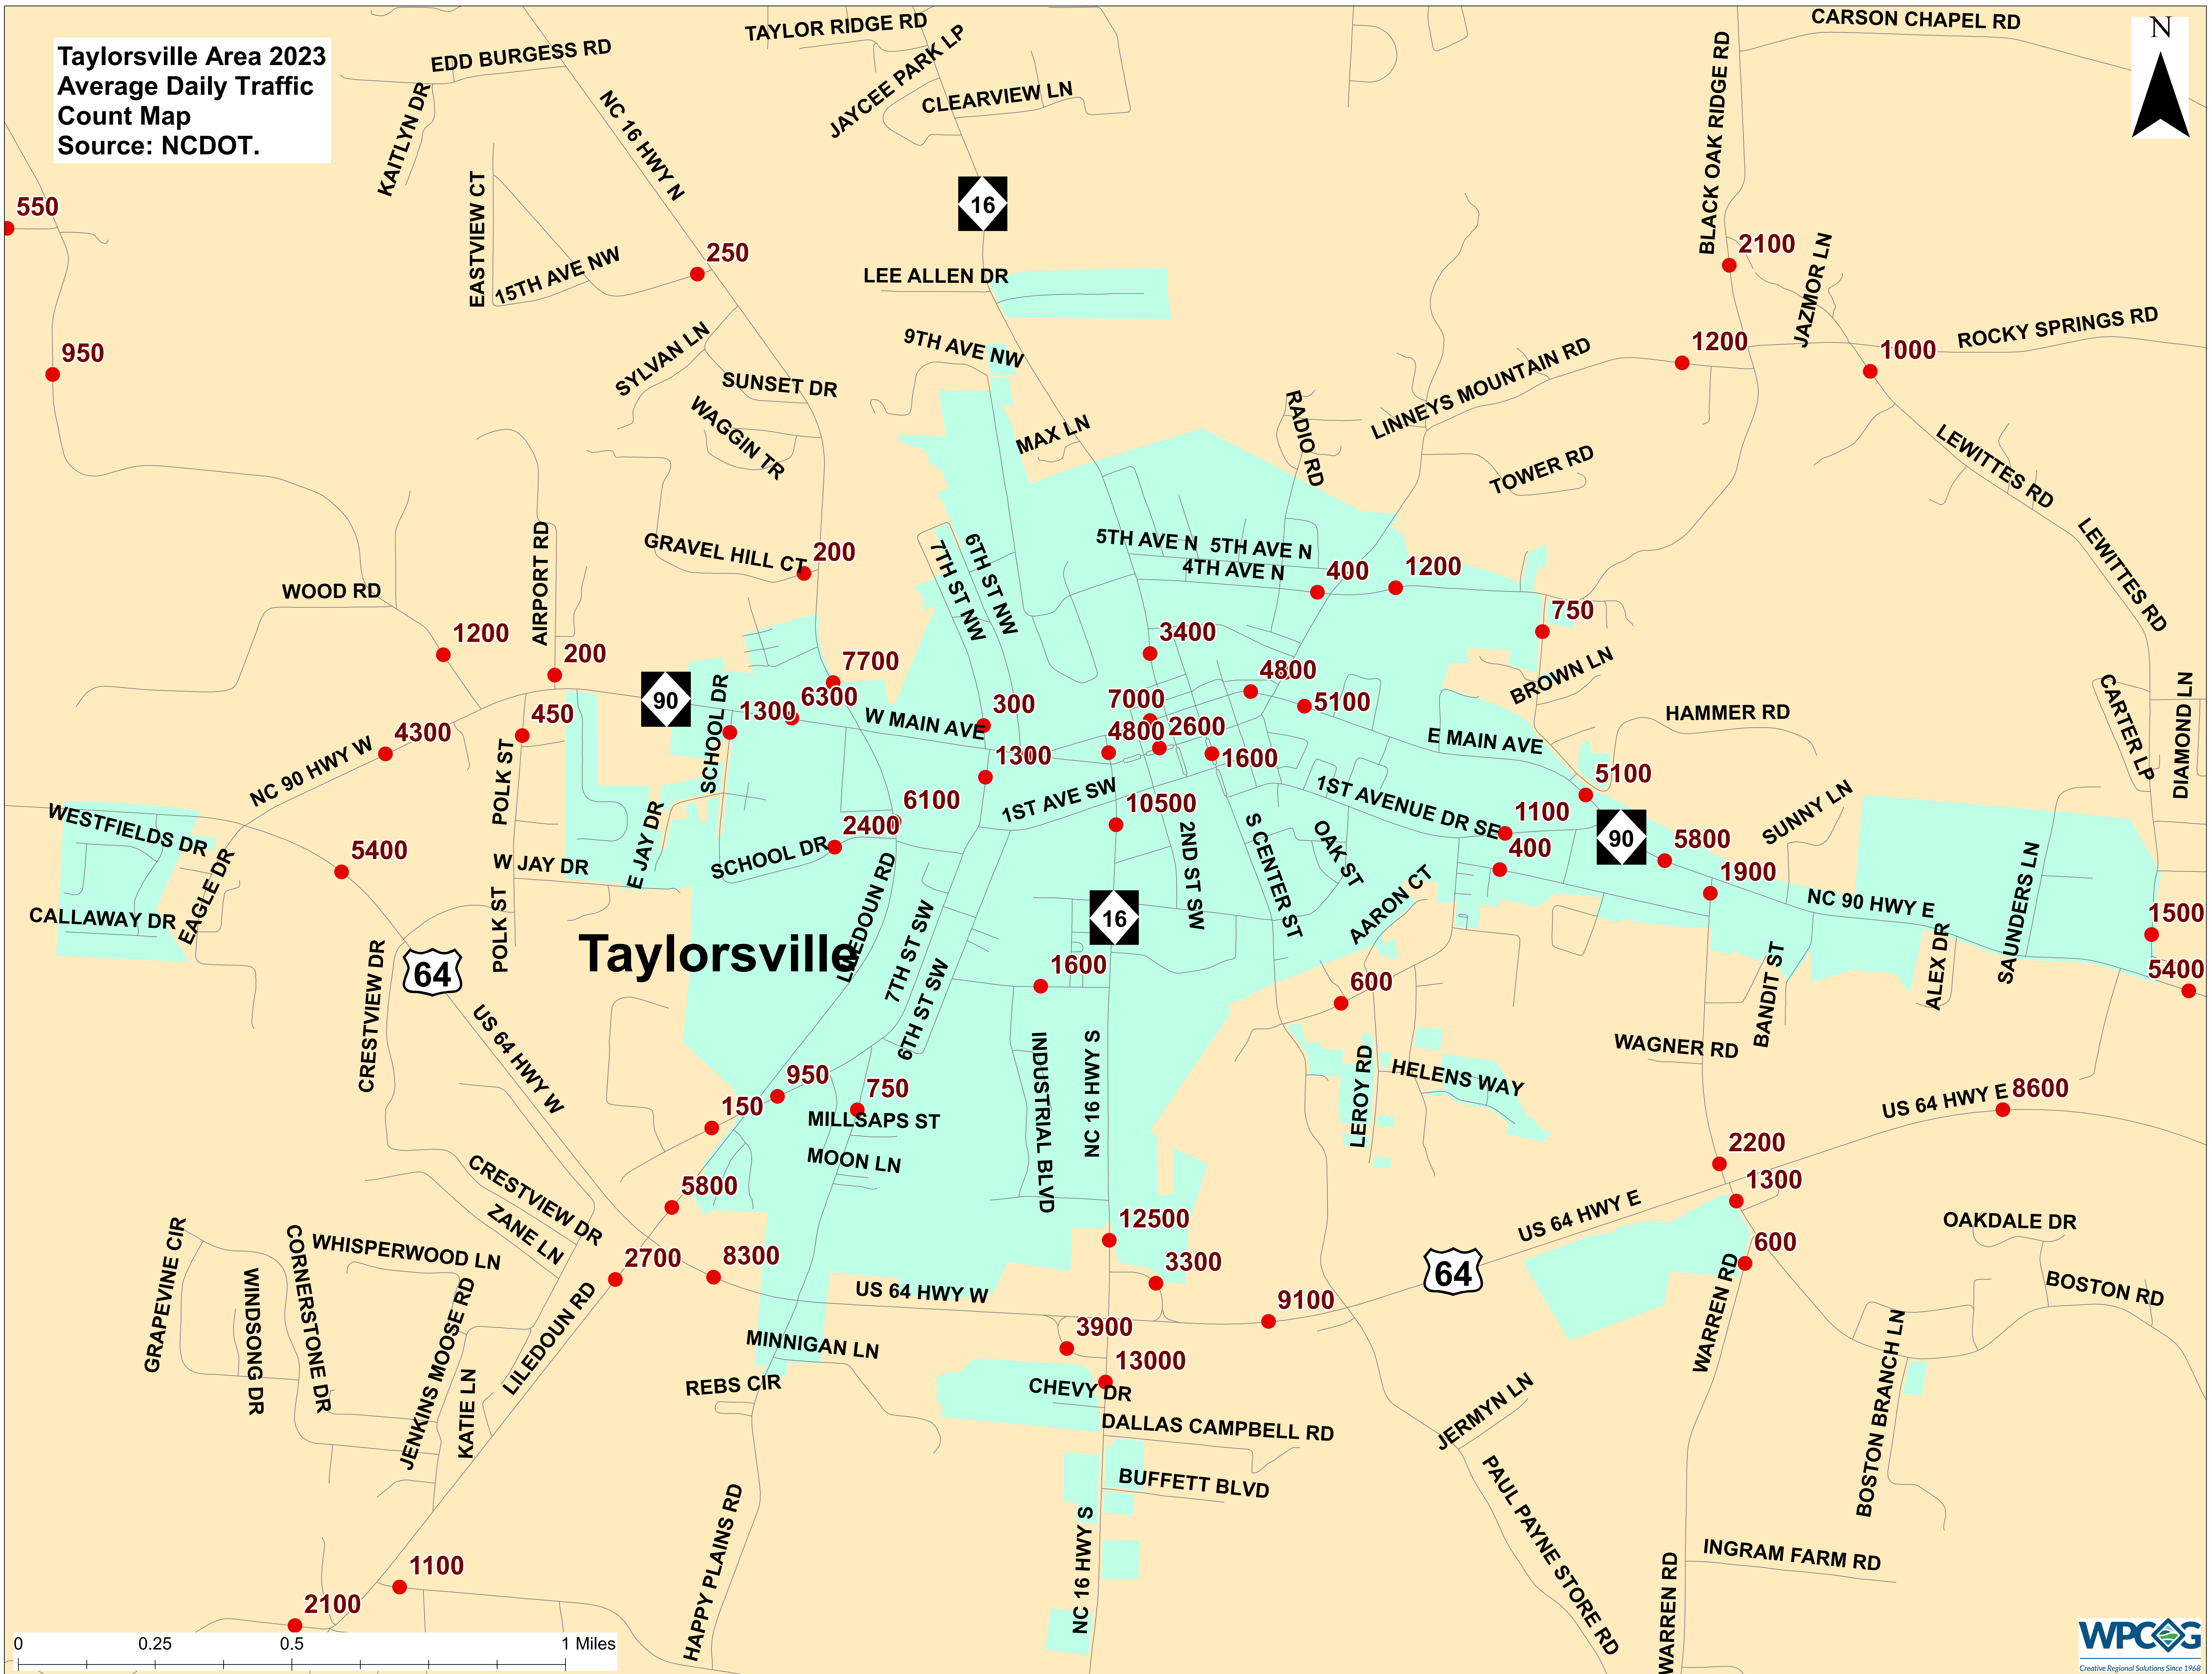

**Alexander County 2023  
Average Daily Traffic  
Count Map**  
Source: NCDOT.

**Taylorsville Area 2023  
Average Daily Traffic  
Count Map**  
Source: NCDOT.

**Bethlehem Area 2023**  
 (Census Designated Place or CDP)  
 Average Daily Traffic Count Map  
 Source: NCDOT.

# Bethlehem CDP

Hiddenite Area 2023  
(Census Designated Place or CDP)  
Average Daily Traffic Count Map  
Source: NCDOT.

# Hiddenite CDP

**Stony Point Area 2023**  
**(Census Designated Place or CDP)**  
**Average Daily Traffic Count Map**  
Source: NCDOT.