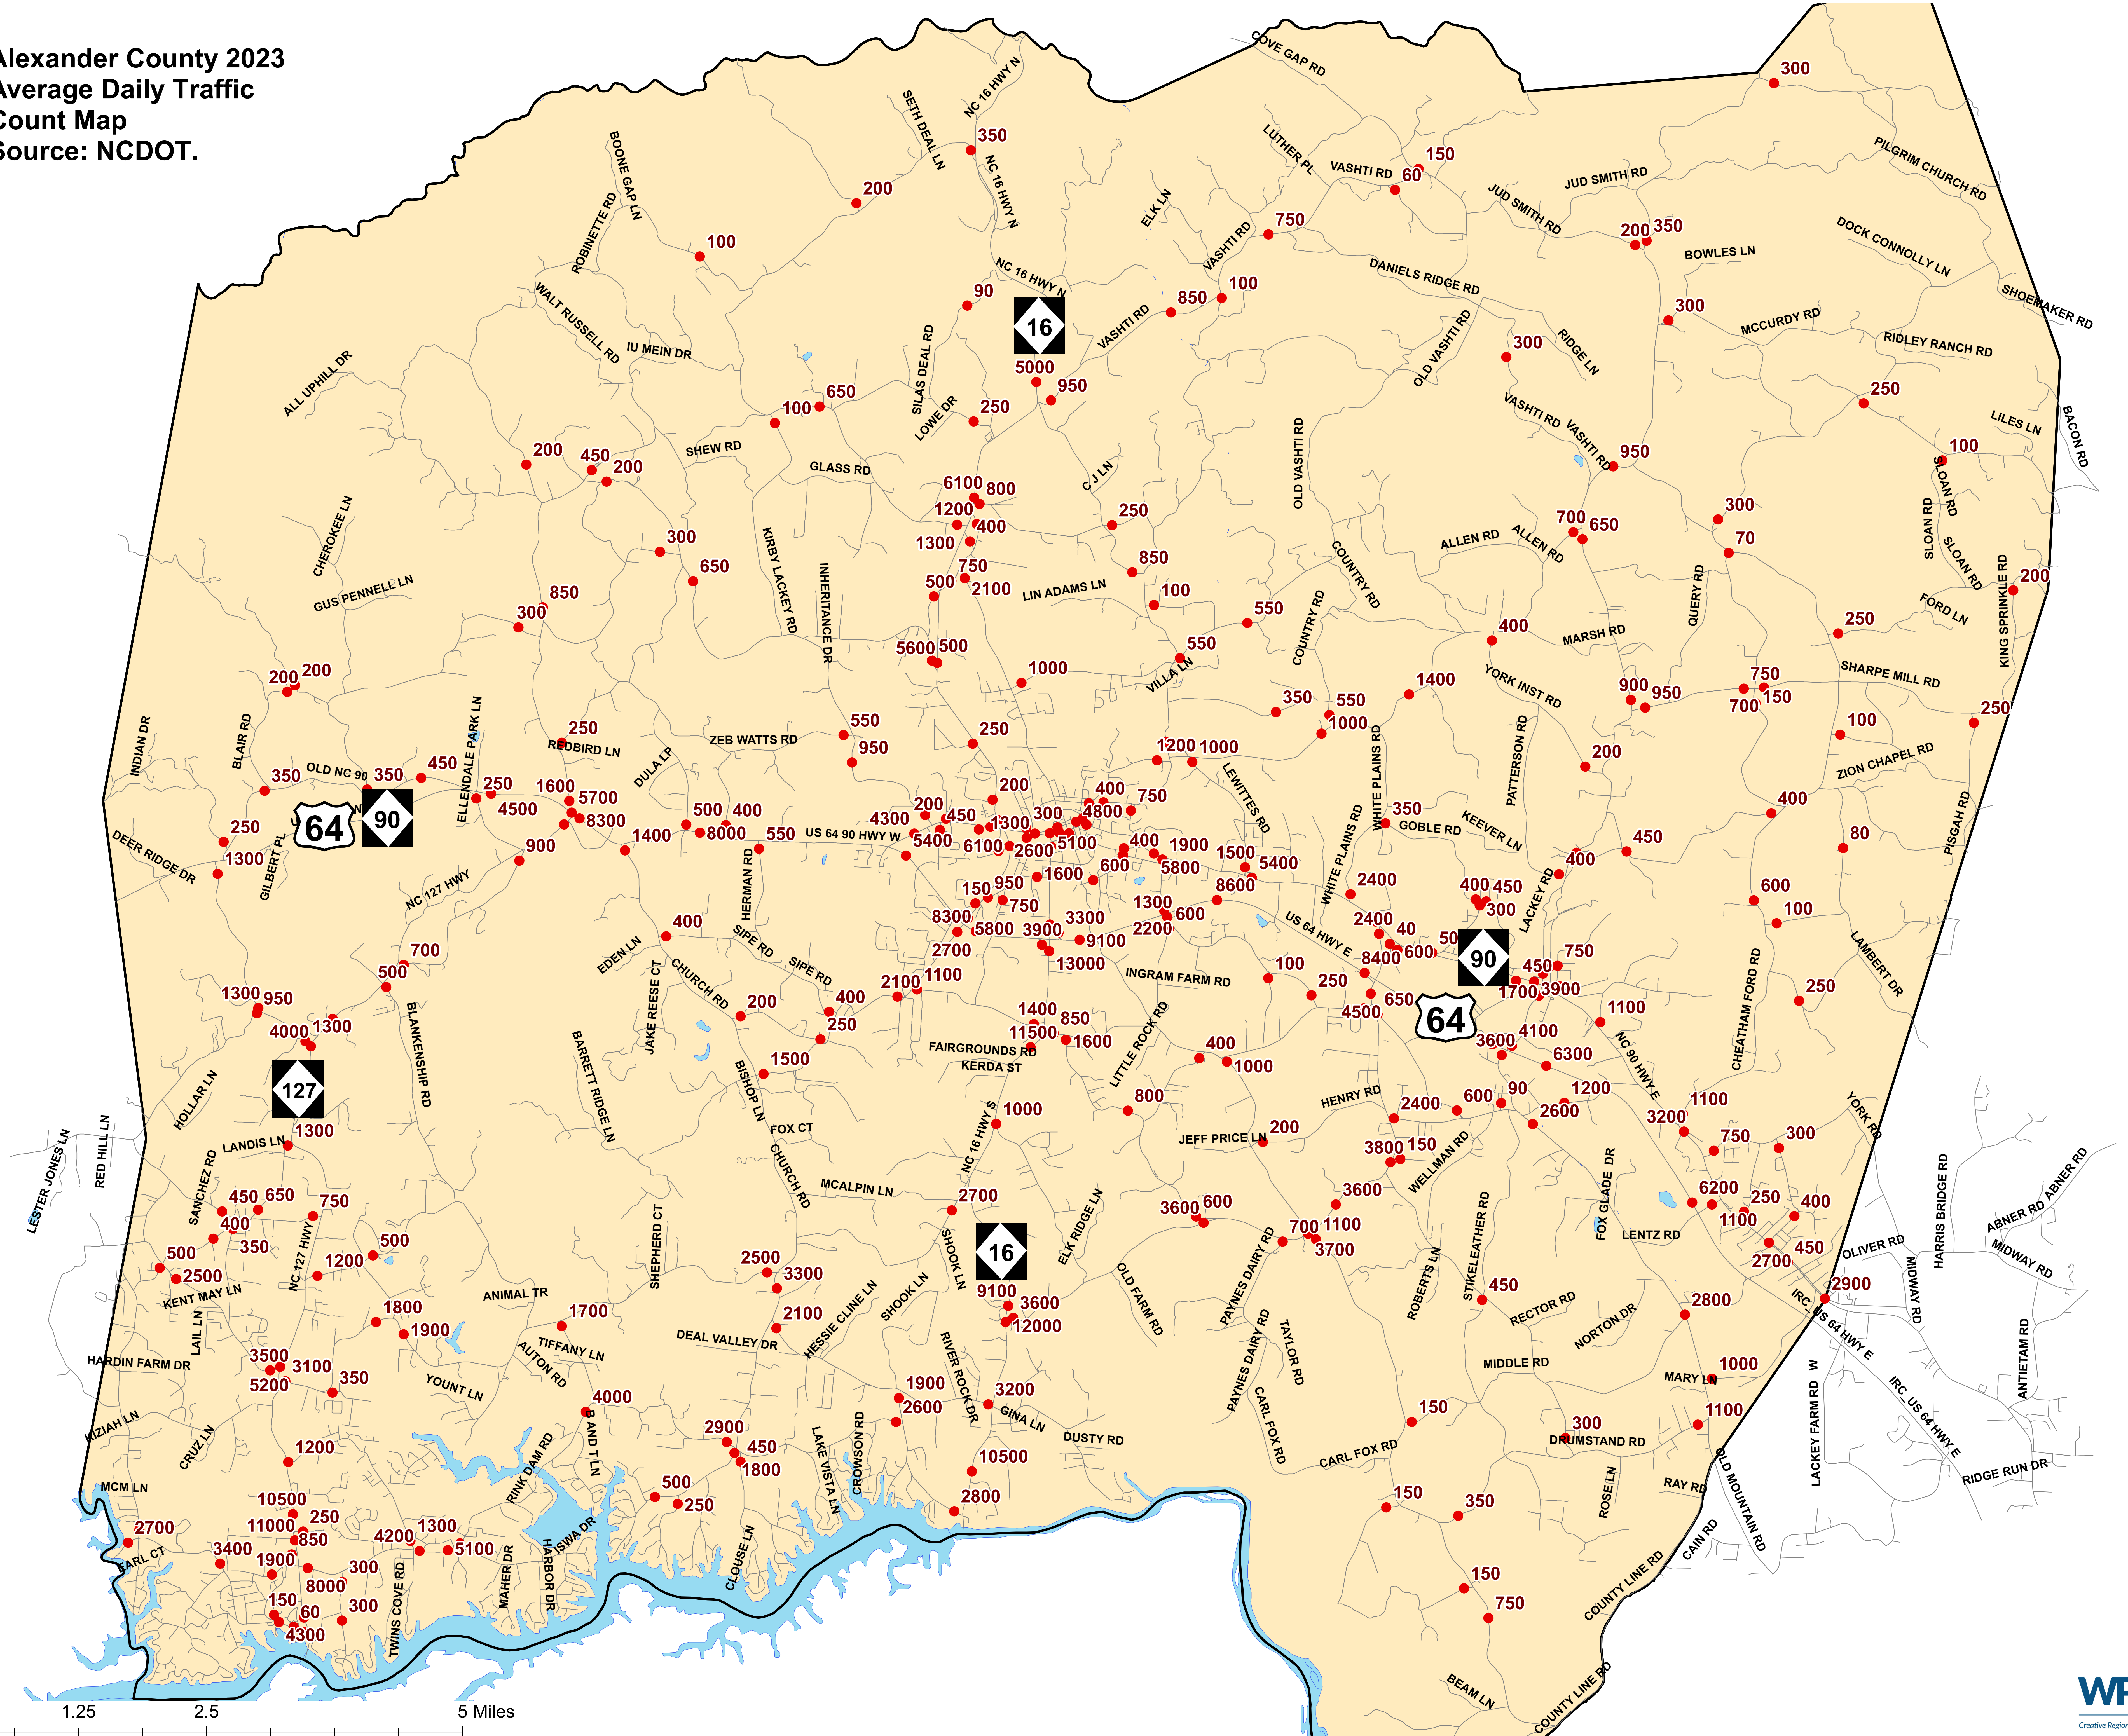

**Alexander County 2023  
Average Daily Traffic  
Count Map**  
Source: NCDOT.

**Taylorsville Area 2023  
Average Daily Traffic  
Count Map**  
Source: NCDOT.

**Bethlehem Area 2023**  
 (Census Designated Place or CDP)  
 Average Daily Traffic Count Map  
 Source: NCDOT.

# Bethlehem CDP

Hiddenite Area 2023  
(Census Designated Place or CDP)  
Average Daily Traffic Count Map  
Source: NCDOT.

# Hiddenite CDP

**Stony Point Area 2023**  
**(Census Designated Place or CDP)**  
**Average Daily Traffic Count Map**  
Source: NCDOT.