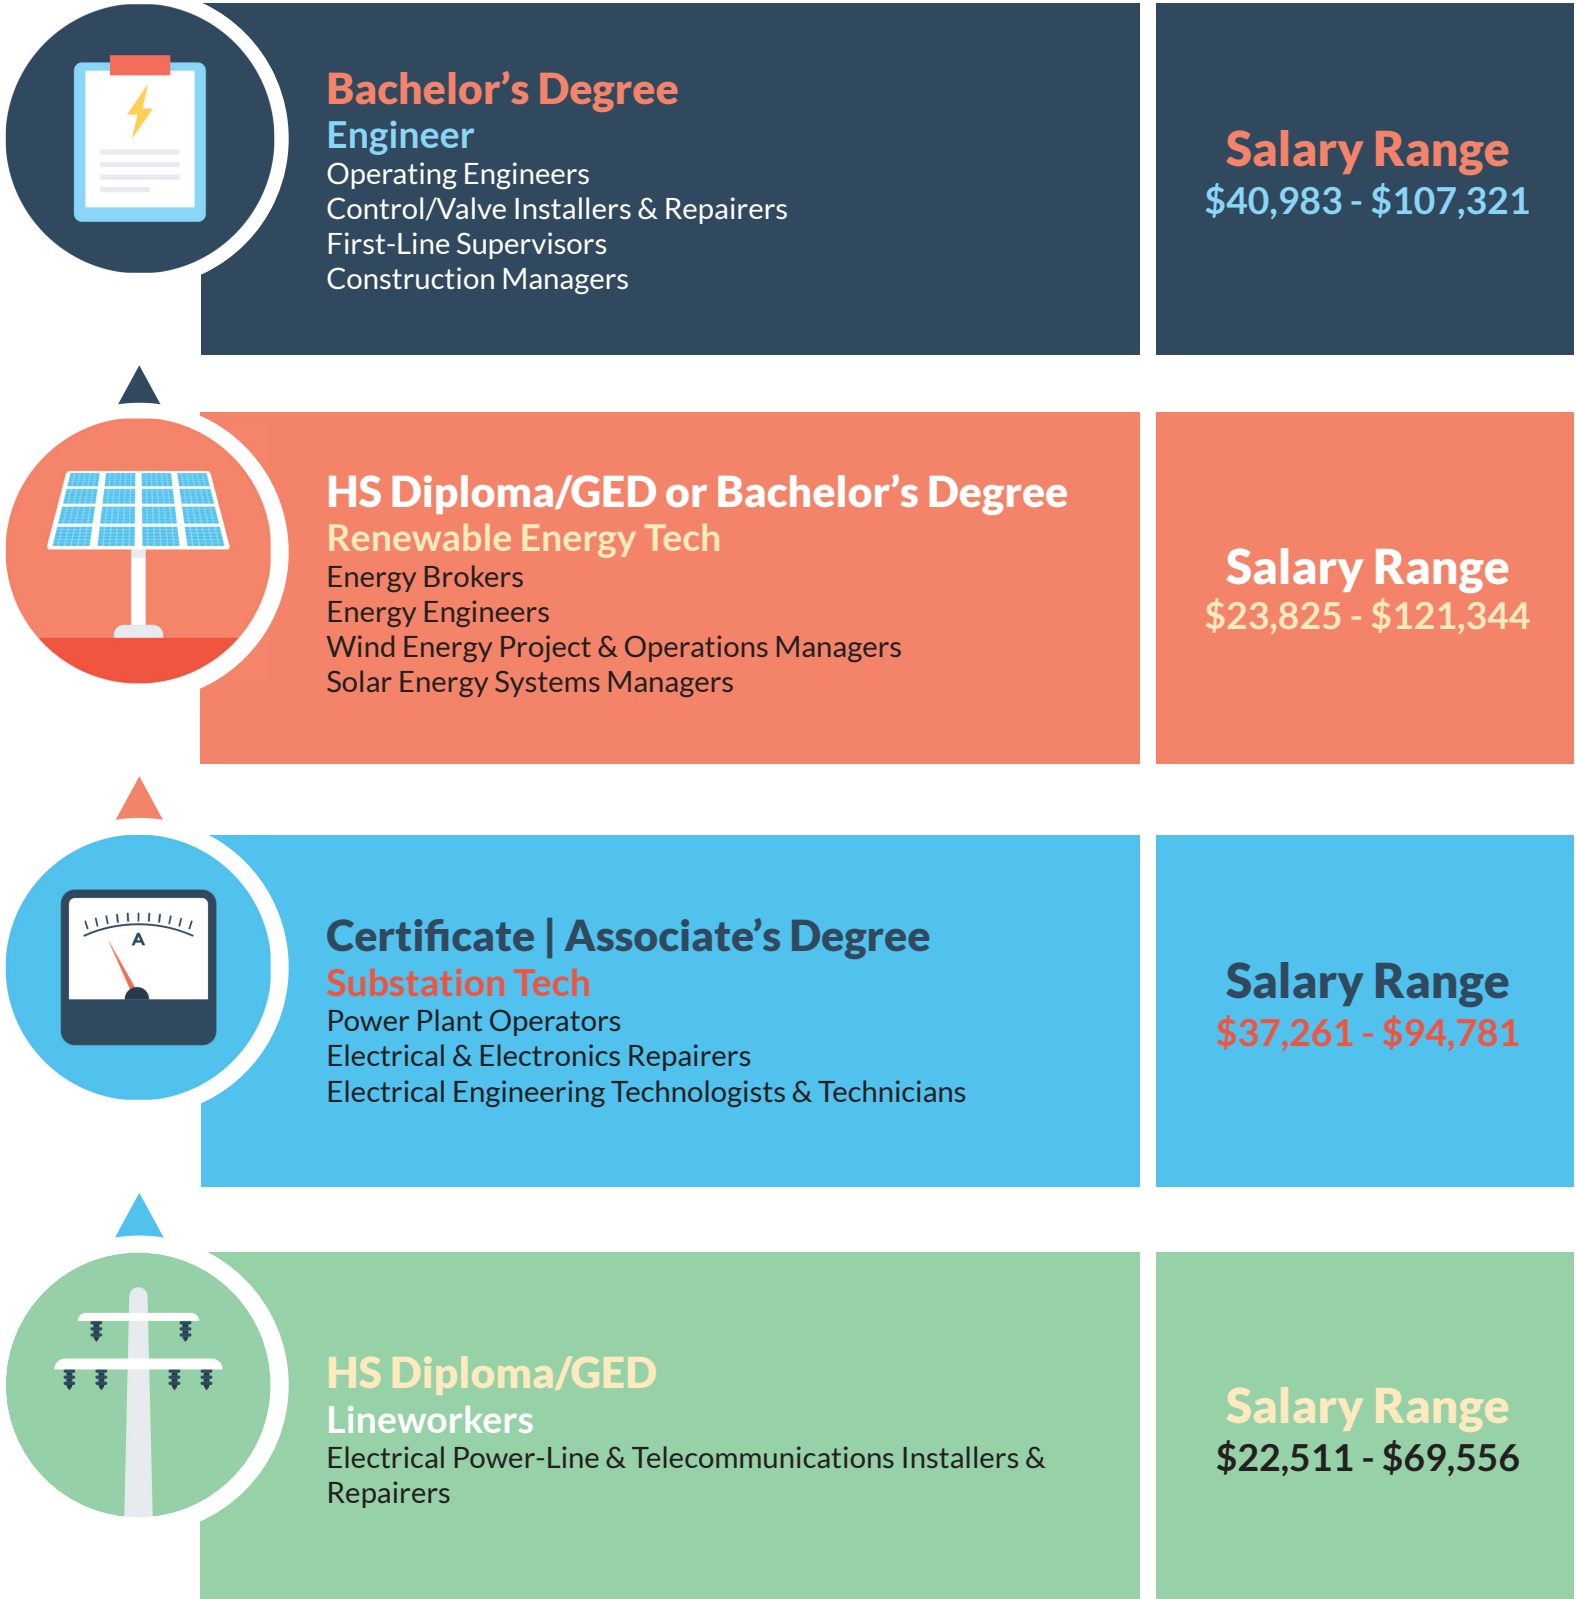

Western Piedmont Energy Maintenance Pathway

Contact Information for Energy Programs:

- **Caldwell Community College & Technical Institute**
www.cccti.edu
Phone: (828) 726-2200
- **Catawba Valley Community College**
www.cvcc.edu
Phone: (828) 327-7000
- **Western Piedmont Community College**
www.wpcc.edu
Phone: (828) 448-3500
- **Appalachian State University**
www.appstate.edu
Phone: (828) 262-2000
- **Lees McRae College**
www.lmc.edu
Phone: (828) 898-5241
- **Lenoir-Rhyne University**
www.lr.edu
Phone: (828) 328-1741
- **Gardner-Webb University**
www.gardner-webb.edu
Phone: (704) 406-4000