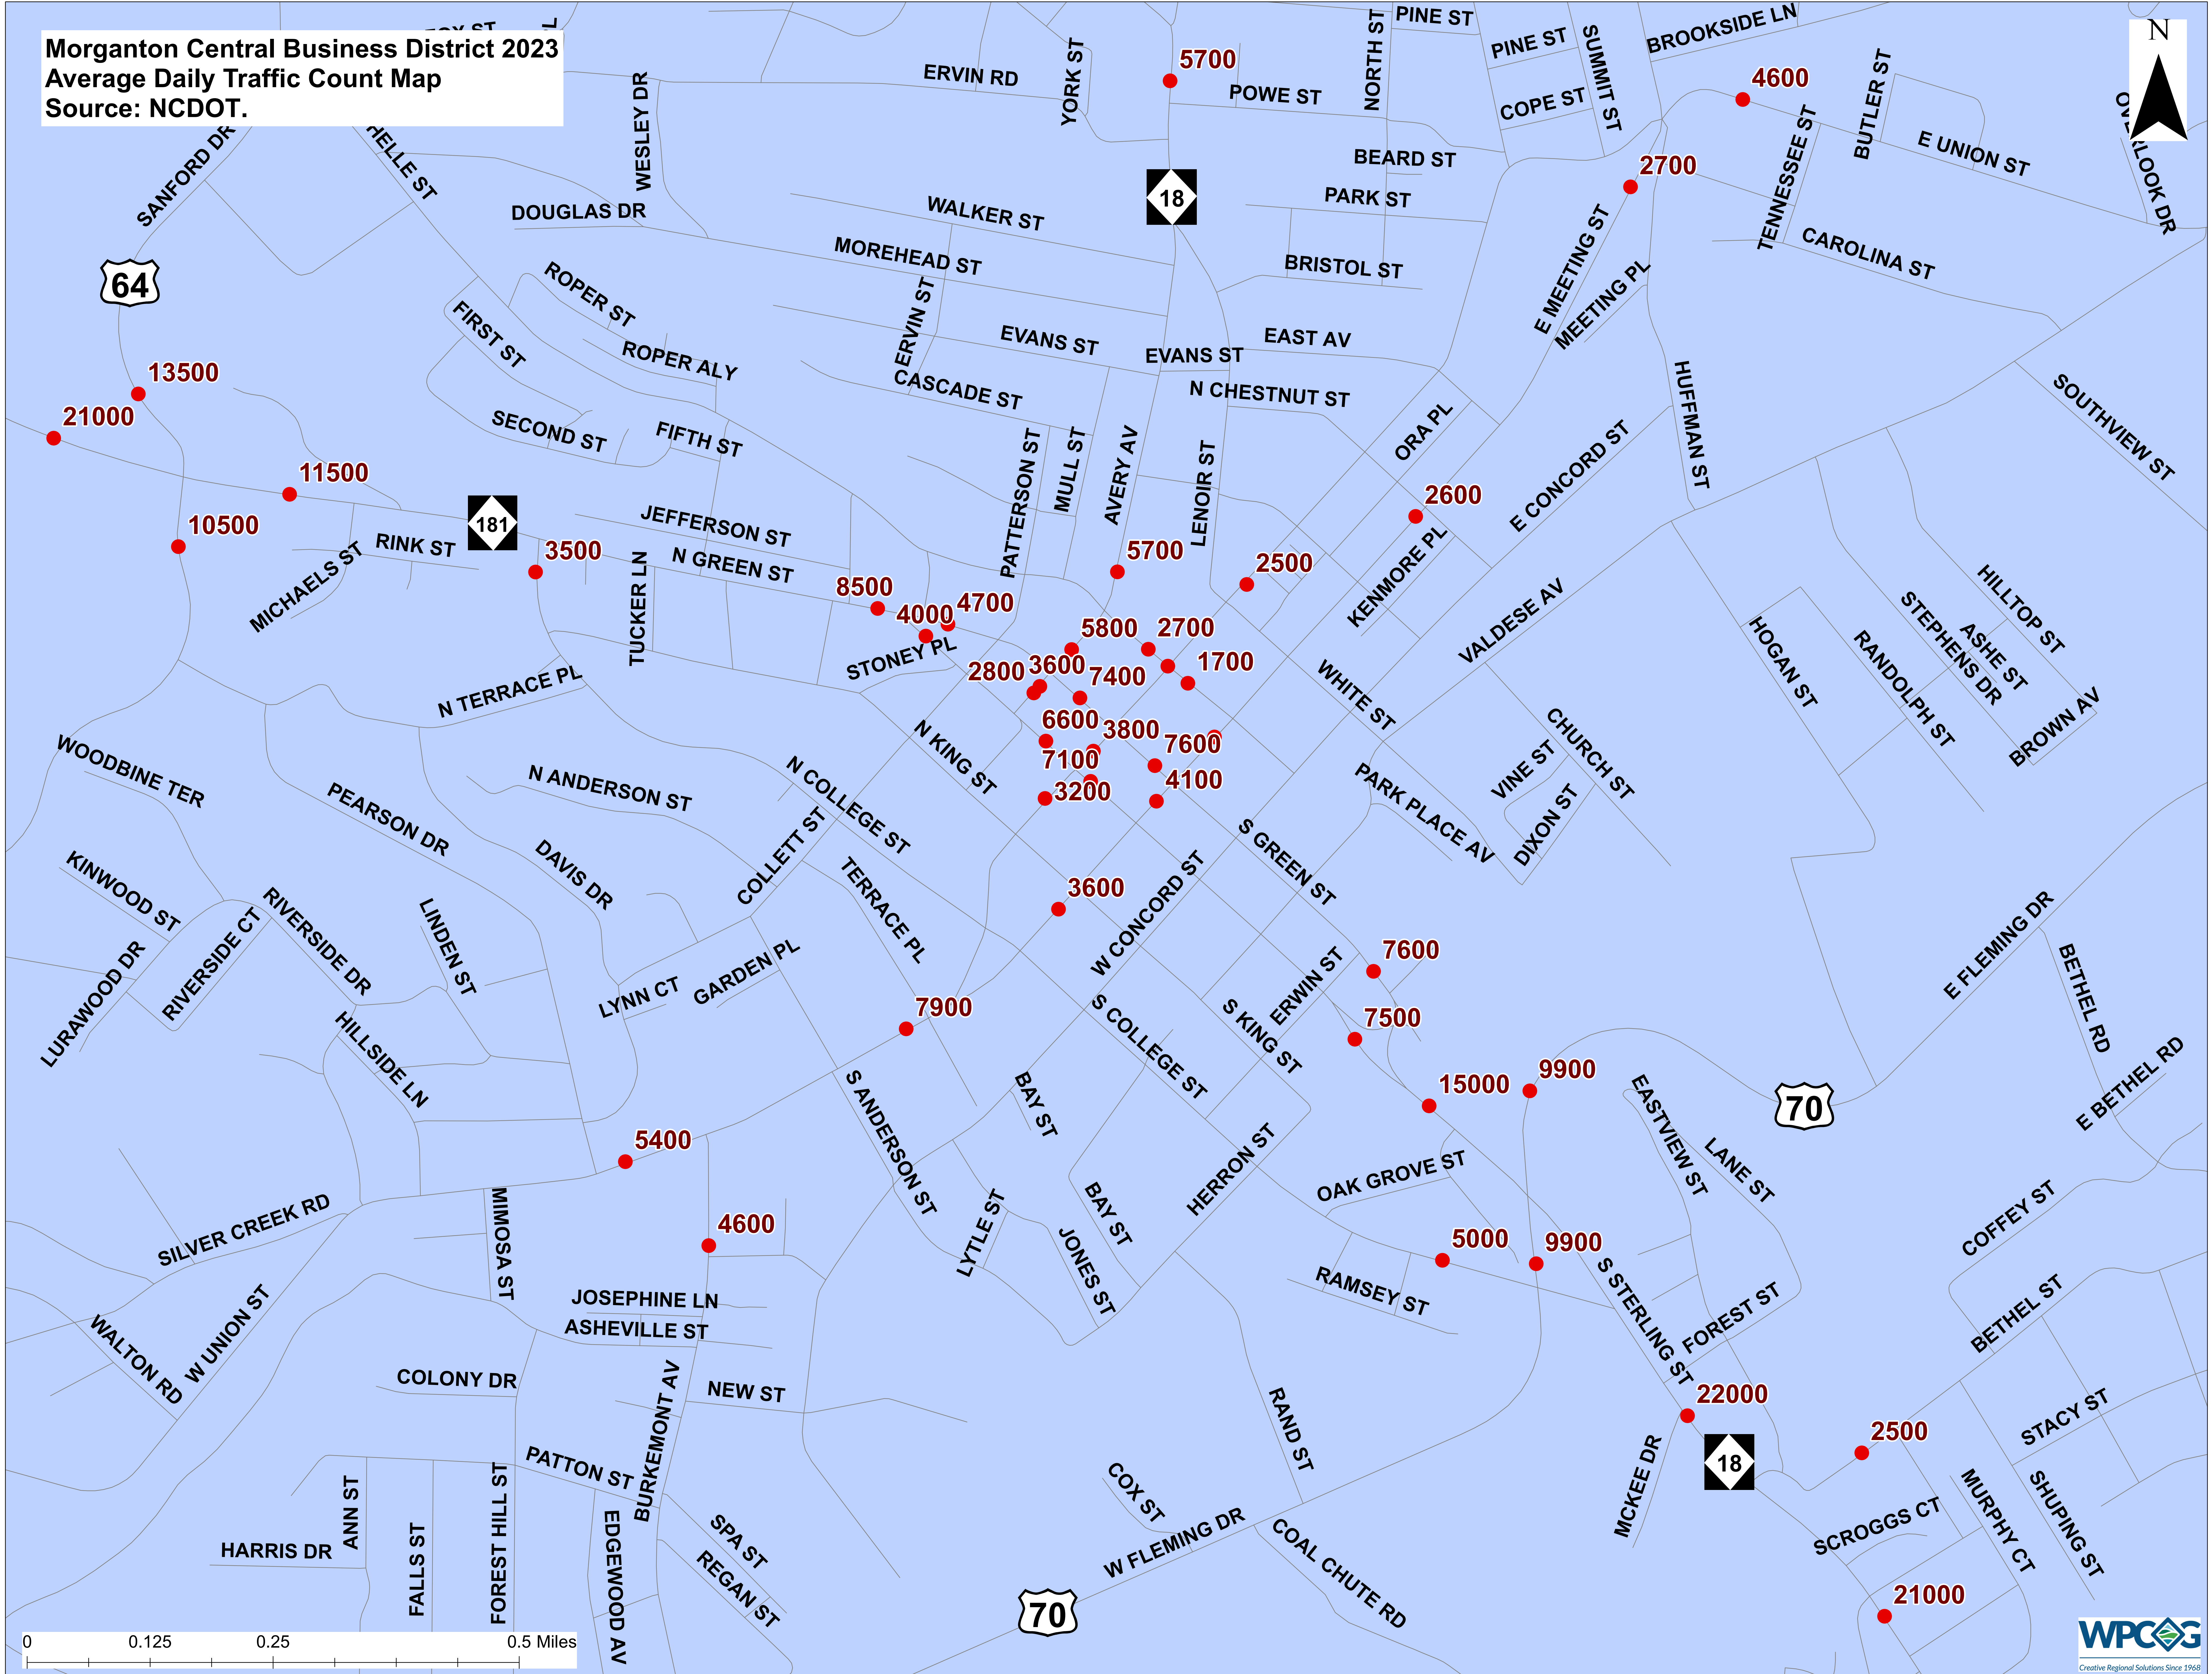

**Burke County 2023
Average Daily Traffic
Count Map**

Source: NCDOT.

0 2.5 5 10 Miles

**Morganton and Glen Alpine Area 2023
Average Daily Traffic Count Map**
Source: NCDOT.

Morganton Central Business District 2023
Average Daily Traffic Count Map
Source: NCDOT.

**Valdese, Rutherford College,
Connelly Springs and Drexel Area 2023
Average Daily Traffic Count Map**
Source: NCDOT.

Hidebran/Rhodhiss Area 2023
Average Daily Traffic Count Map
Source: NCDOT.