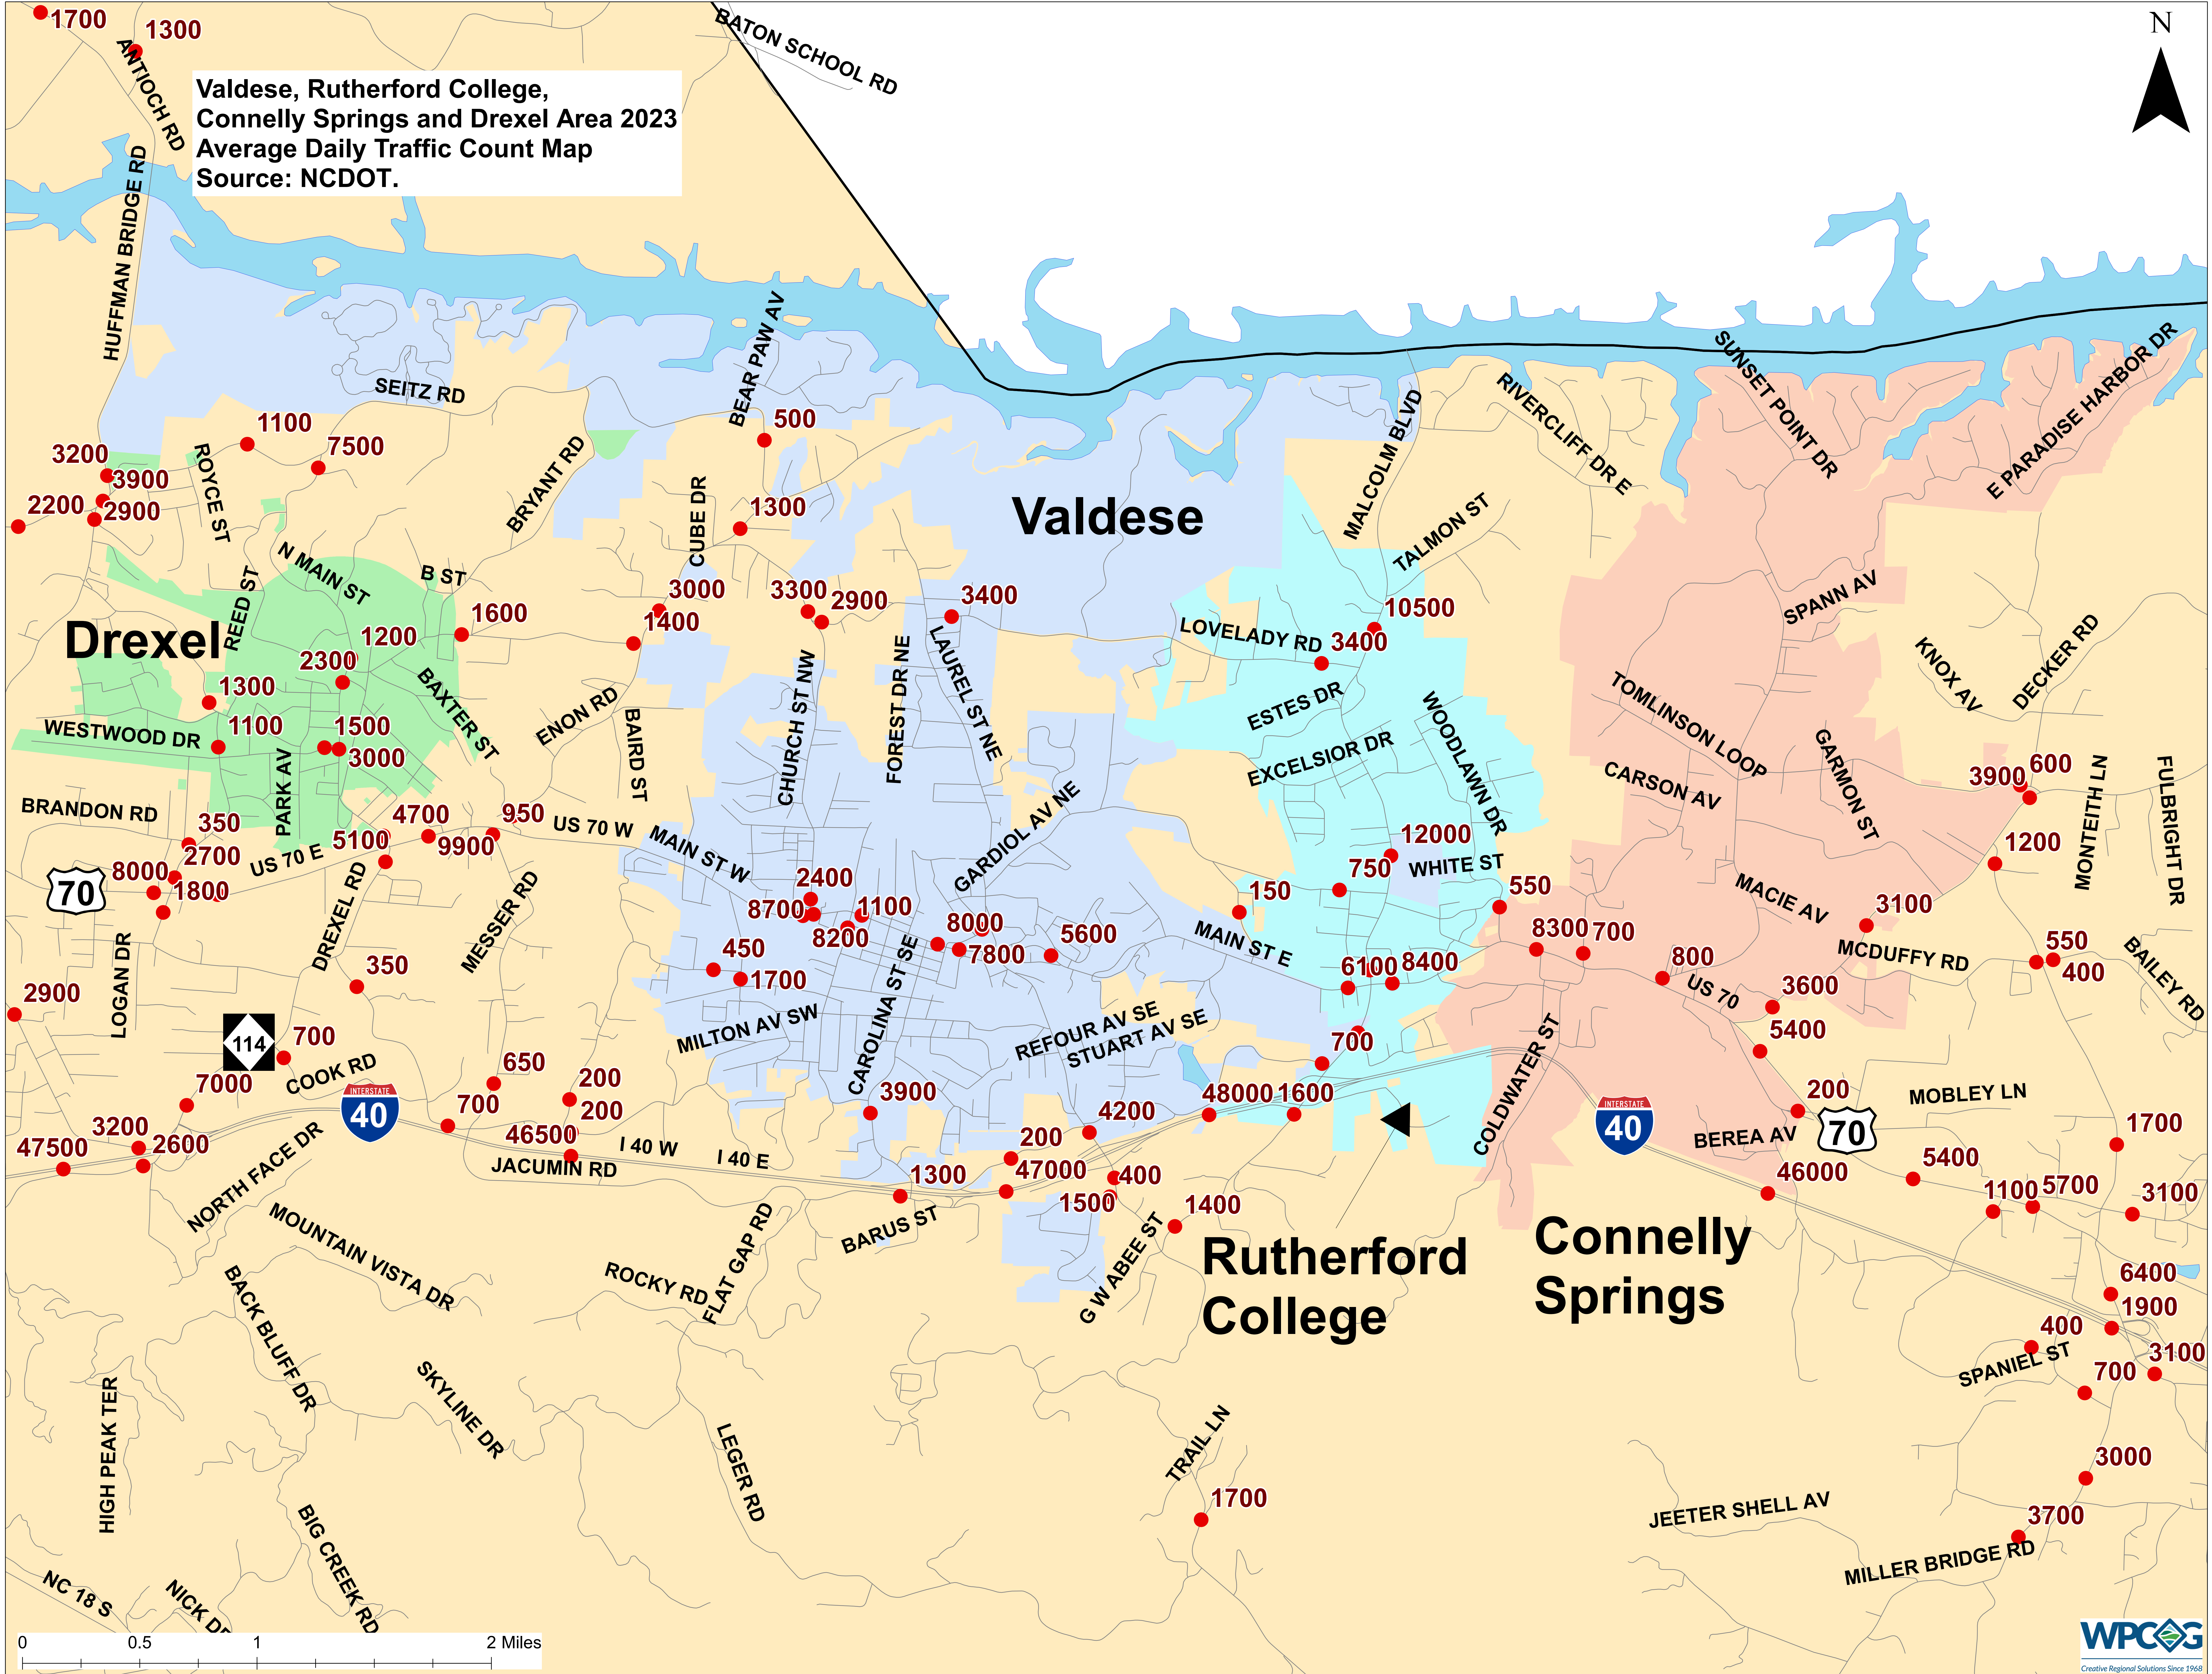

**Burke County 2023
Average Daily Traffic
Count Map**

Source: NCDOT.

0 2.5 5 10 Miles

**Morganton and Glen Alpine Area 2023
Average Daily Traffic Count Map**
Source: NCDOT.

Morganton Central Business District 2023
Average Daily Traffic Count Map
Source: NCDOT.

**Valdese, Rutherford College,
Connelly Springs and Drexel Area 2023
Average Daily Traffic Count Map**
Source: NCDOT.

Hidebran/Rhodhiss Area 2023
Average Daily Traffic Count Map
Source: NCDOT.