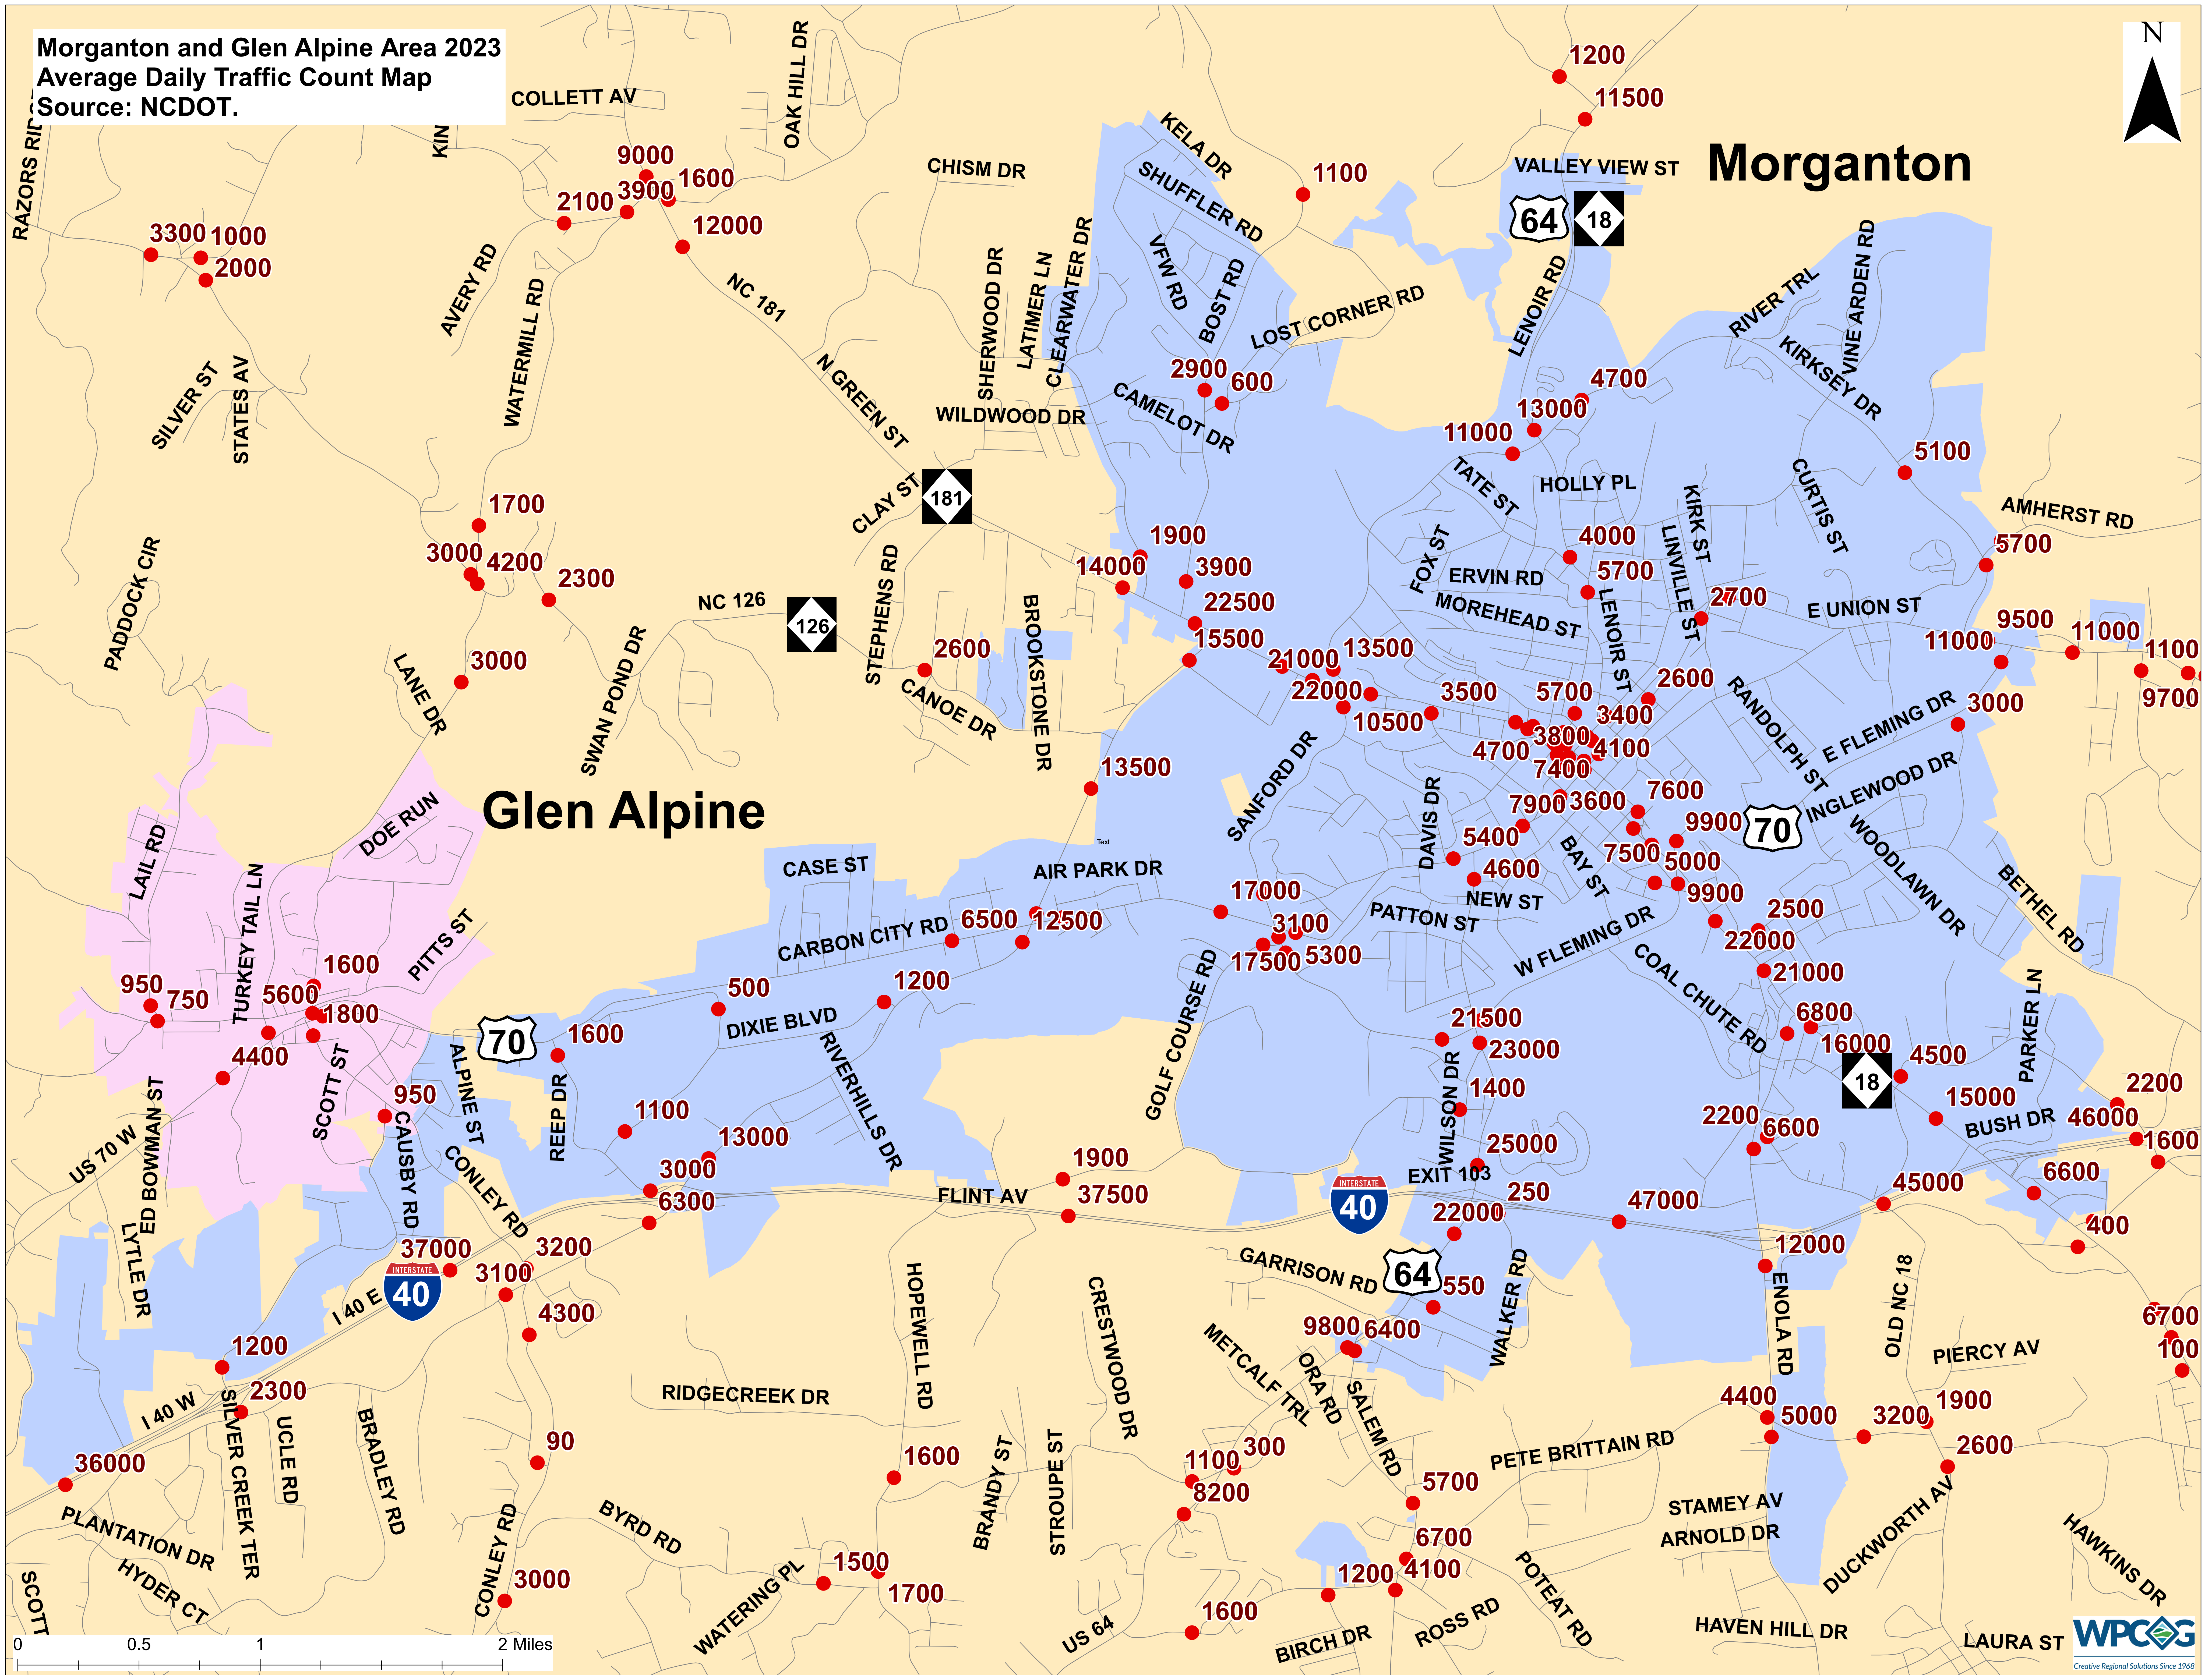

**Burke County 2023
Average Daily Traffic
Count Map**

Source: NCDOT.

0 2.5 5 10 Miles

**Morganton and Glen Alpine Area 2023
Average Daily Traffic Count Map**
Source: NCDOT.

Morganton Central Business District 2023
Average Daily Traffic Count Map
Source: NCDOT.

**Valdese, Rutherford College,
Connelly Springs and Drexel Area 2023
Average Daily Traffic Count Map**
Source: NCDOT.

Hidebran/Rhodhiss Area 2023
Average Daily Traffic Count Map
Source: NCDOT.