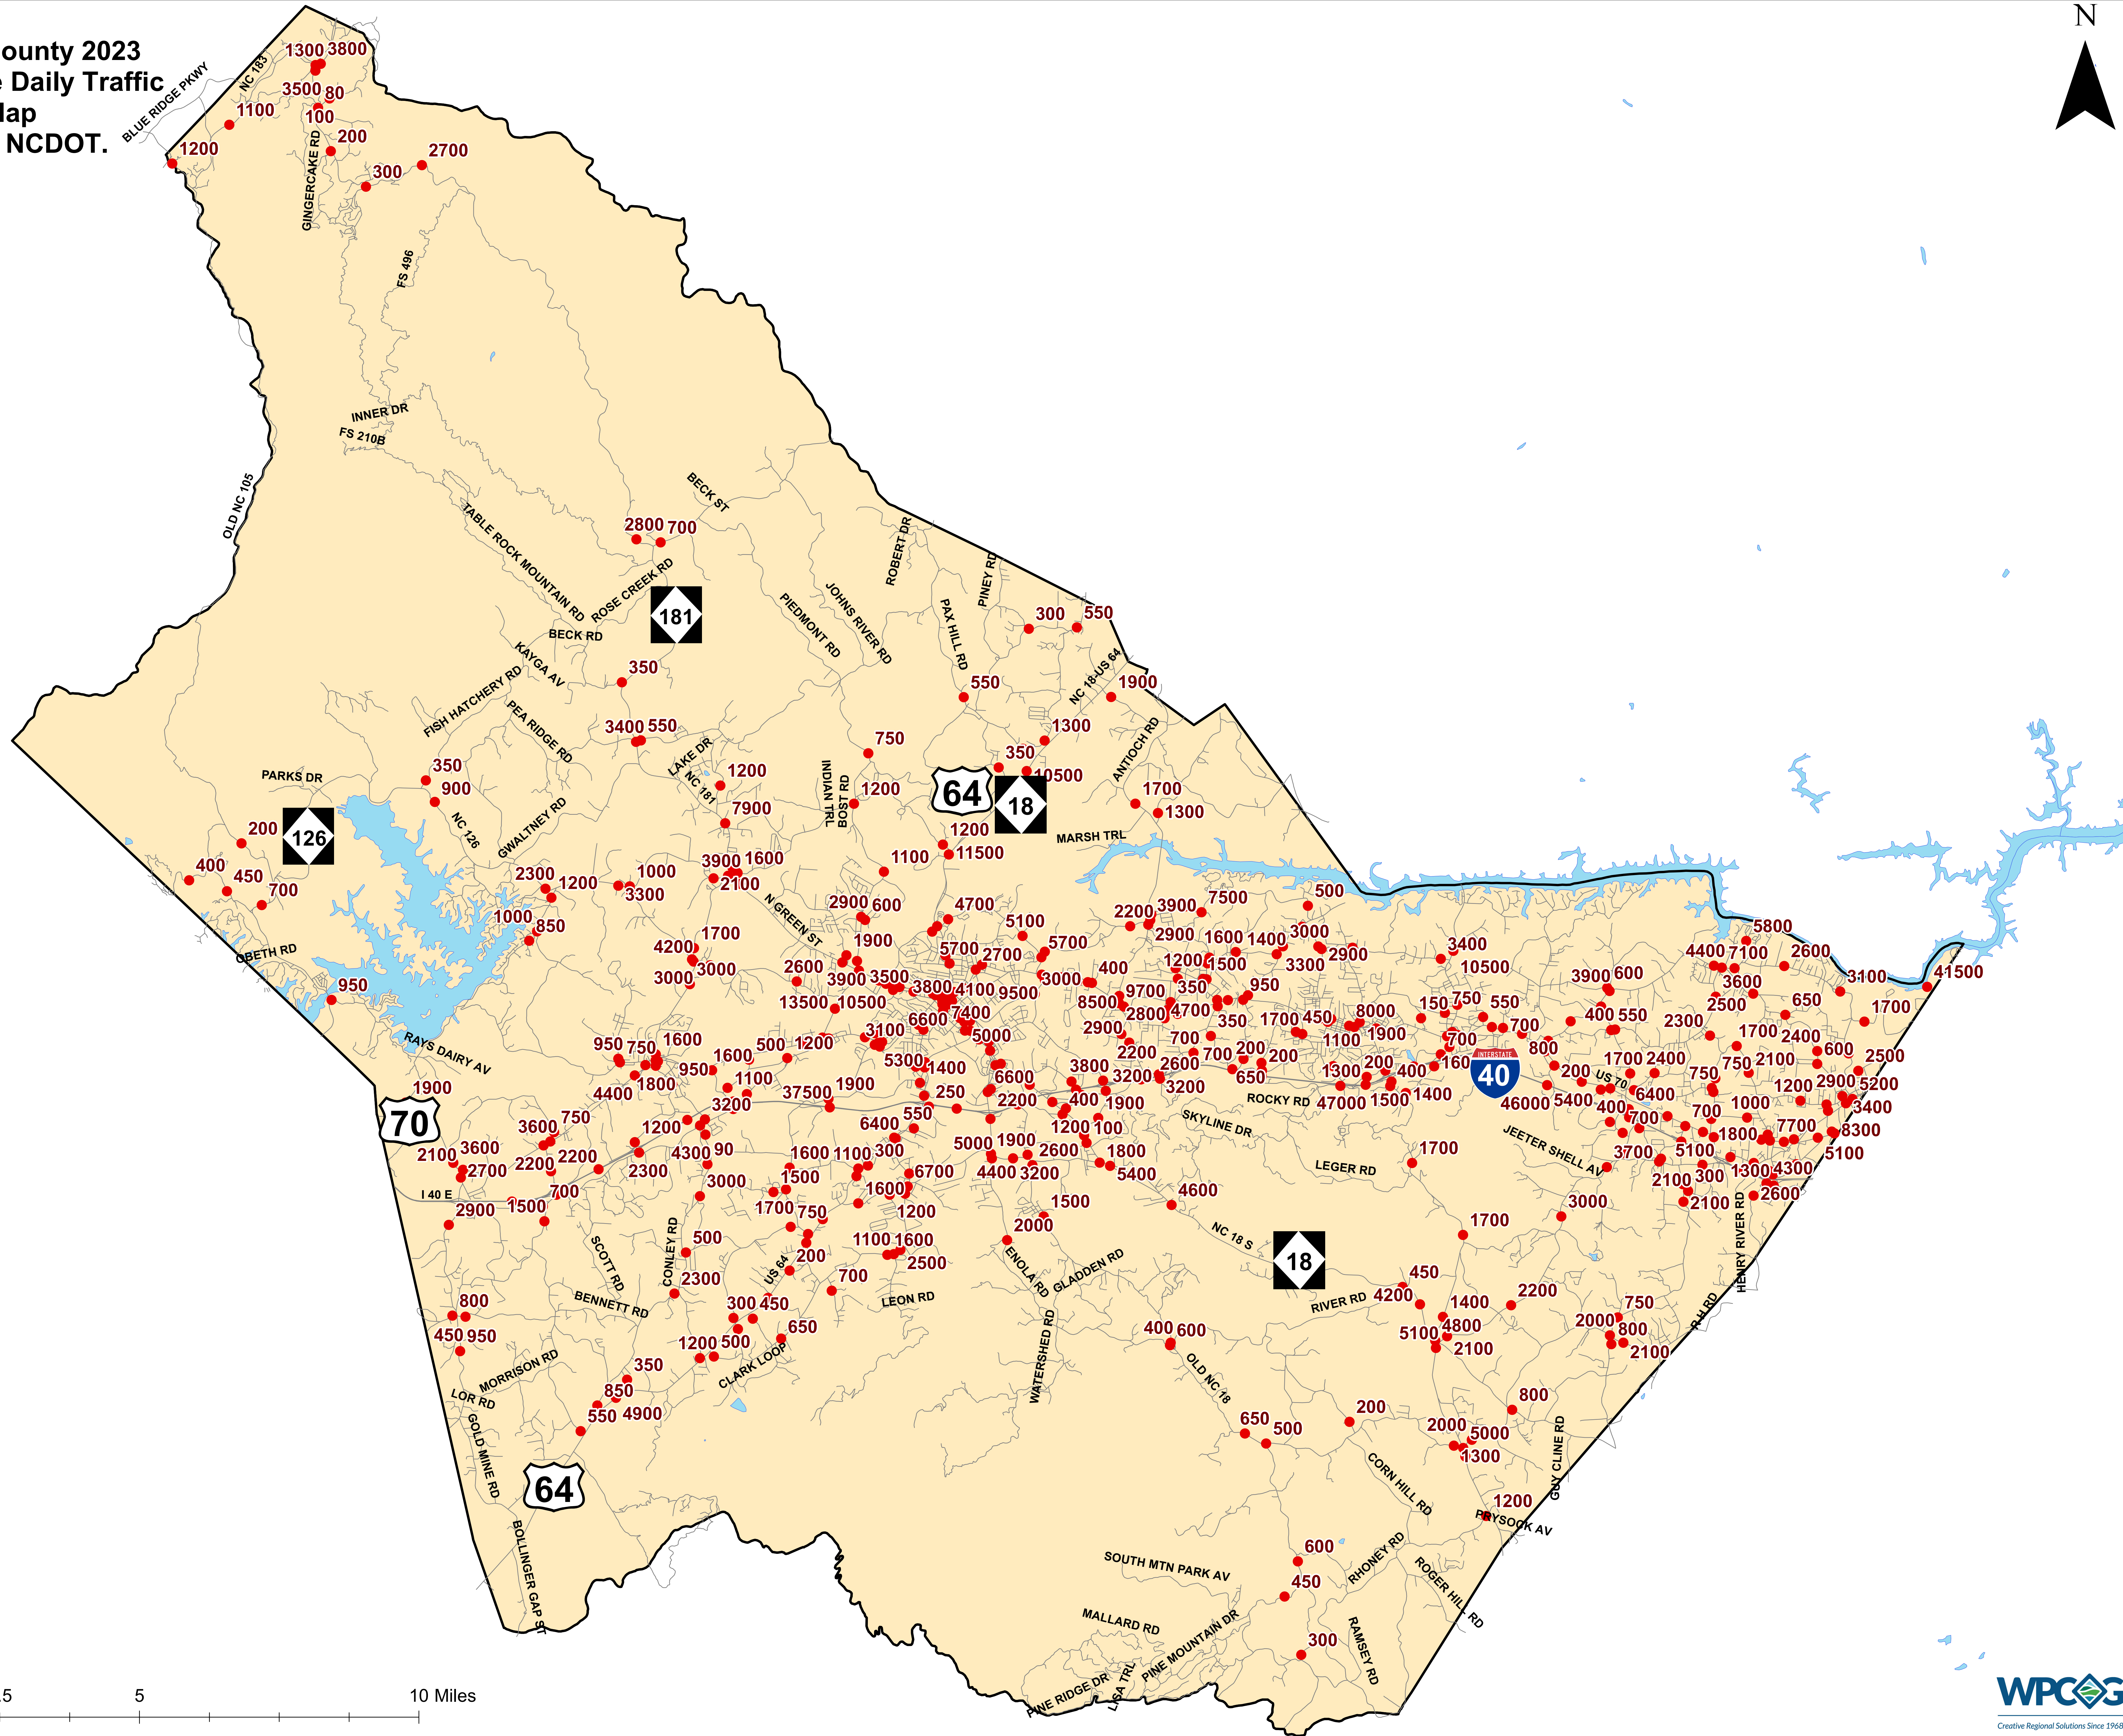

**Burke County 2023
Average Daily Traffic
Count Map**

Source: NCDOT.

0 2.5 5 10 Miles

**Morganton and Glen Alpine Area 2023
Average Daily Traffic Count Map**
Source: NCDOT.

Morganton Central Business District 2023
Average Daily Traffic Count Map
Source: NCDOT.

**Valdese, Rutherford College,
Connelly Springs and Drexel Area 2023
Average Daily Traffic Count Map**
Source: NCDOT.

Hidebran/Rhodhiss Area 2023
Average Daily Traffic Count Map
Source: NCDOT.