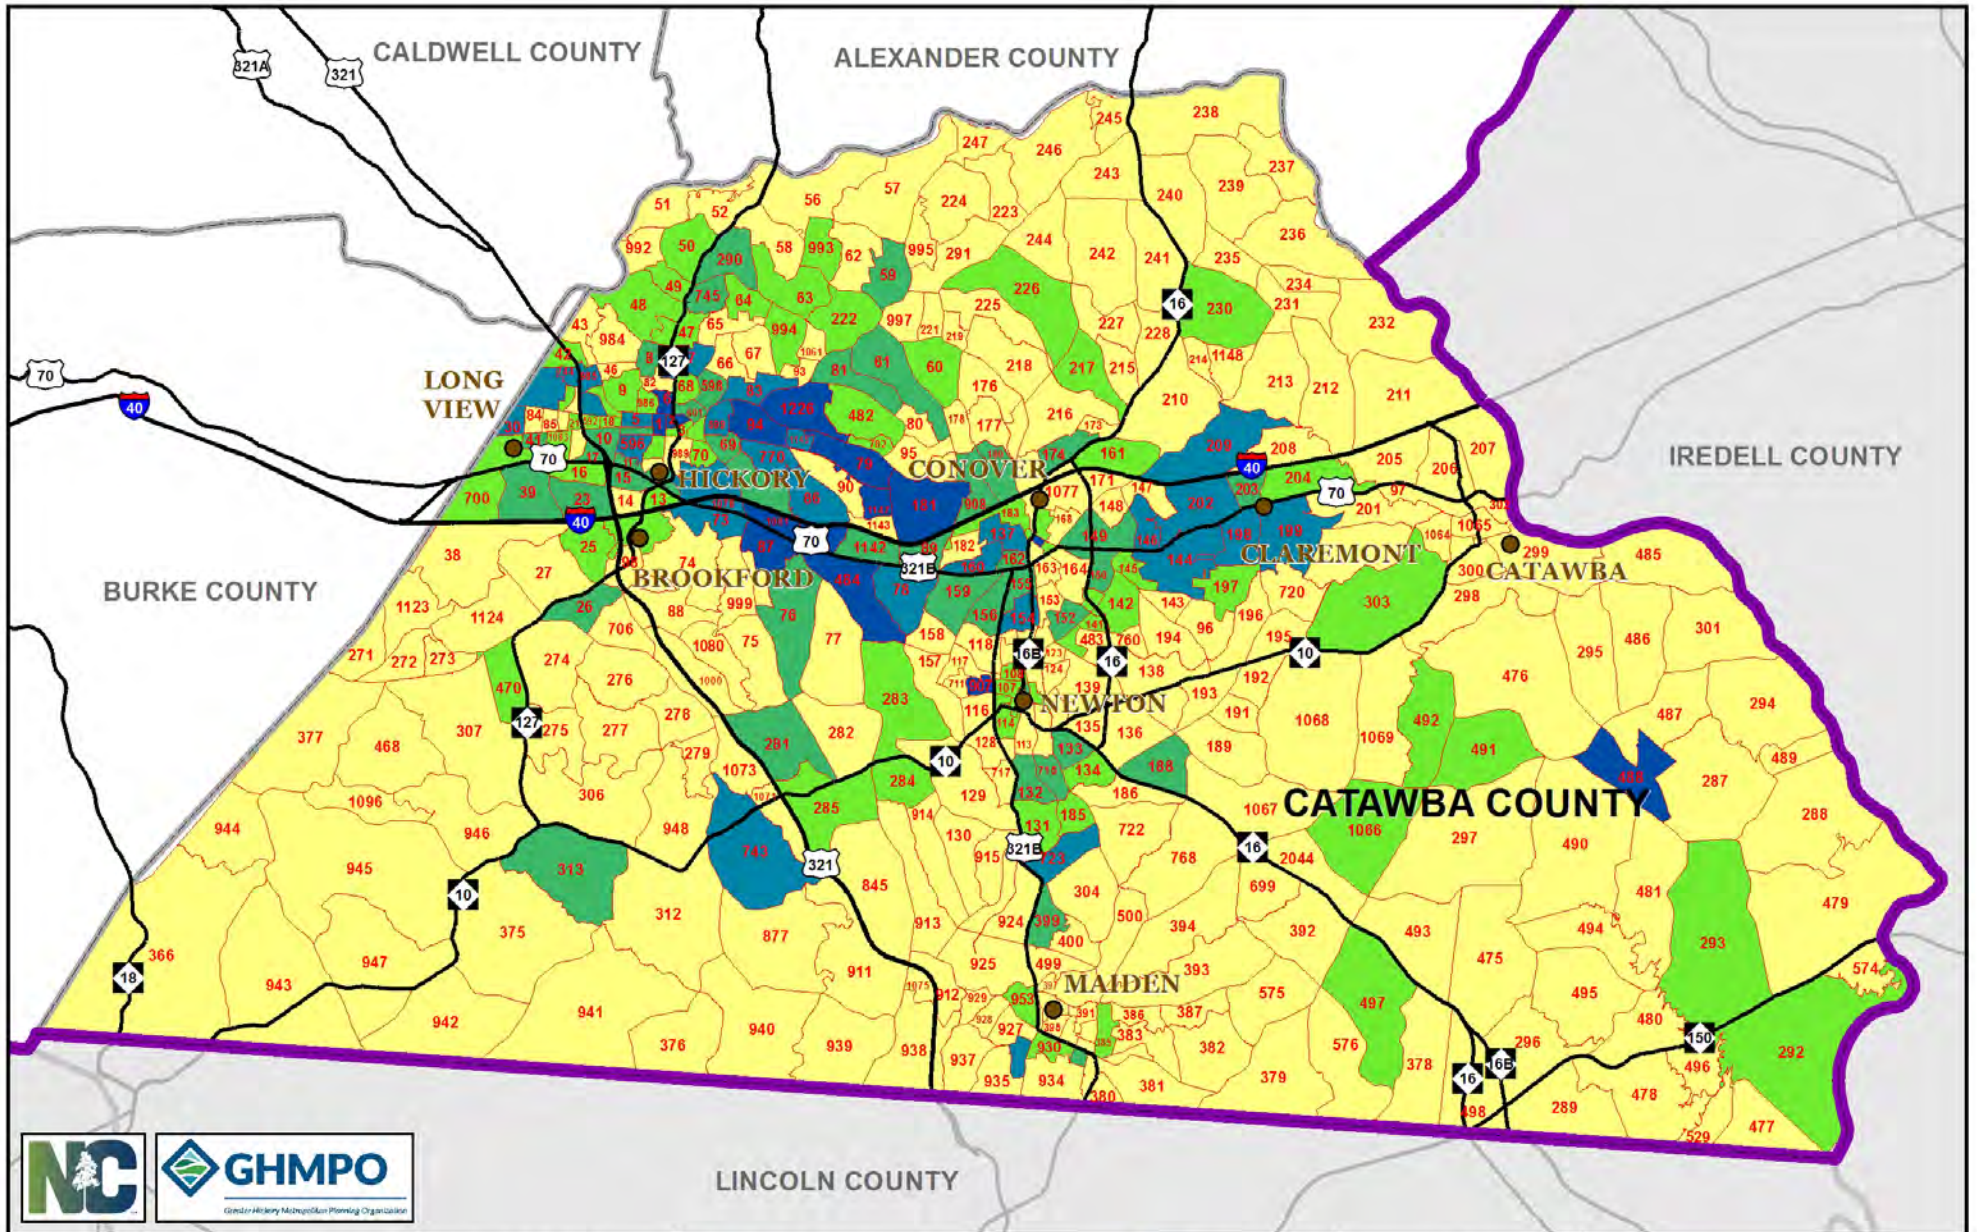

Greater Hickory MPO MTP Map 3-5: Catawba County TAZ Locations

- # TAZ Zones
- Counties
- Major Roads
- MPO Boundary
- Municipalities

Greater Hickory MPO MTP Map 3-9: Catawba County Population 2015

#	TAZ Zones	□	Counties	●	Municipalities
▭	MPO Boundary	—	Major Roads		
Population 2015					
□	250 or Less	□	501 - 750	□	More than 1,000
□	251 - 500	□	751 - 1,000		

Greater Hickory MPO MTP Map 3-13: Catawba County Population 2045 (Projected)

#	TAZ Zones	□	Counties	●	Municipalities
▭	MPO Boundary	—	Major Roads		
Population 2045					
□	250 or Less	□	501 - 750	□	More than 1,000
□	251 - 500	□	751 - 1,000		

Greater Hickory MPO MTP Map 3-17: Catawba County Employment 2015

Greater Hickory MPO MTP Map 3-21: Catawba County Employment 2045 (Projected)