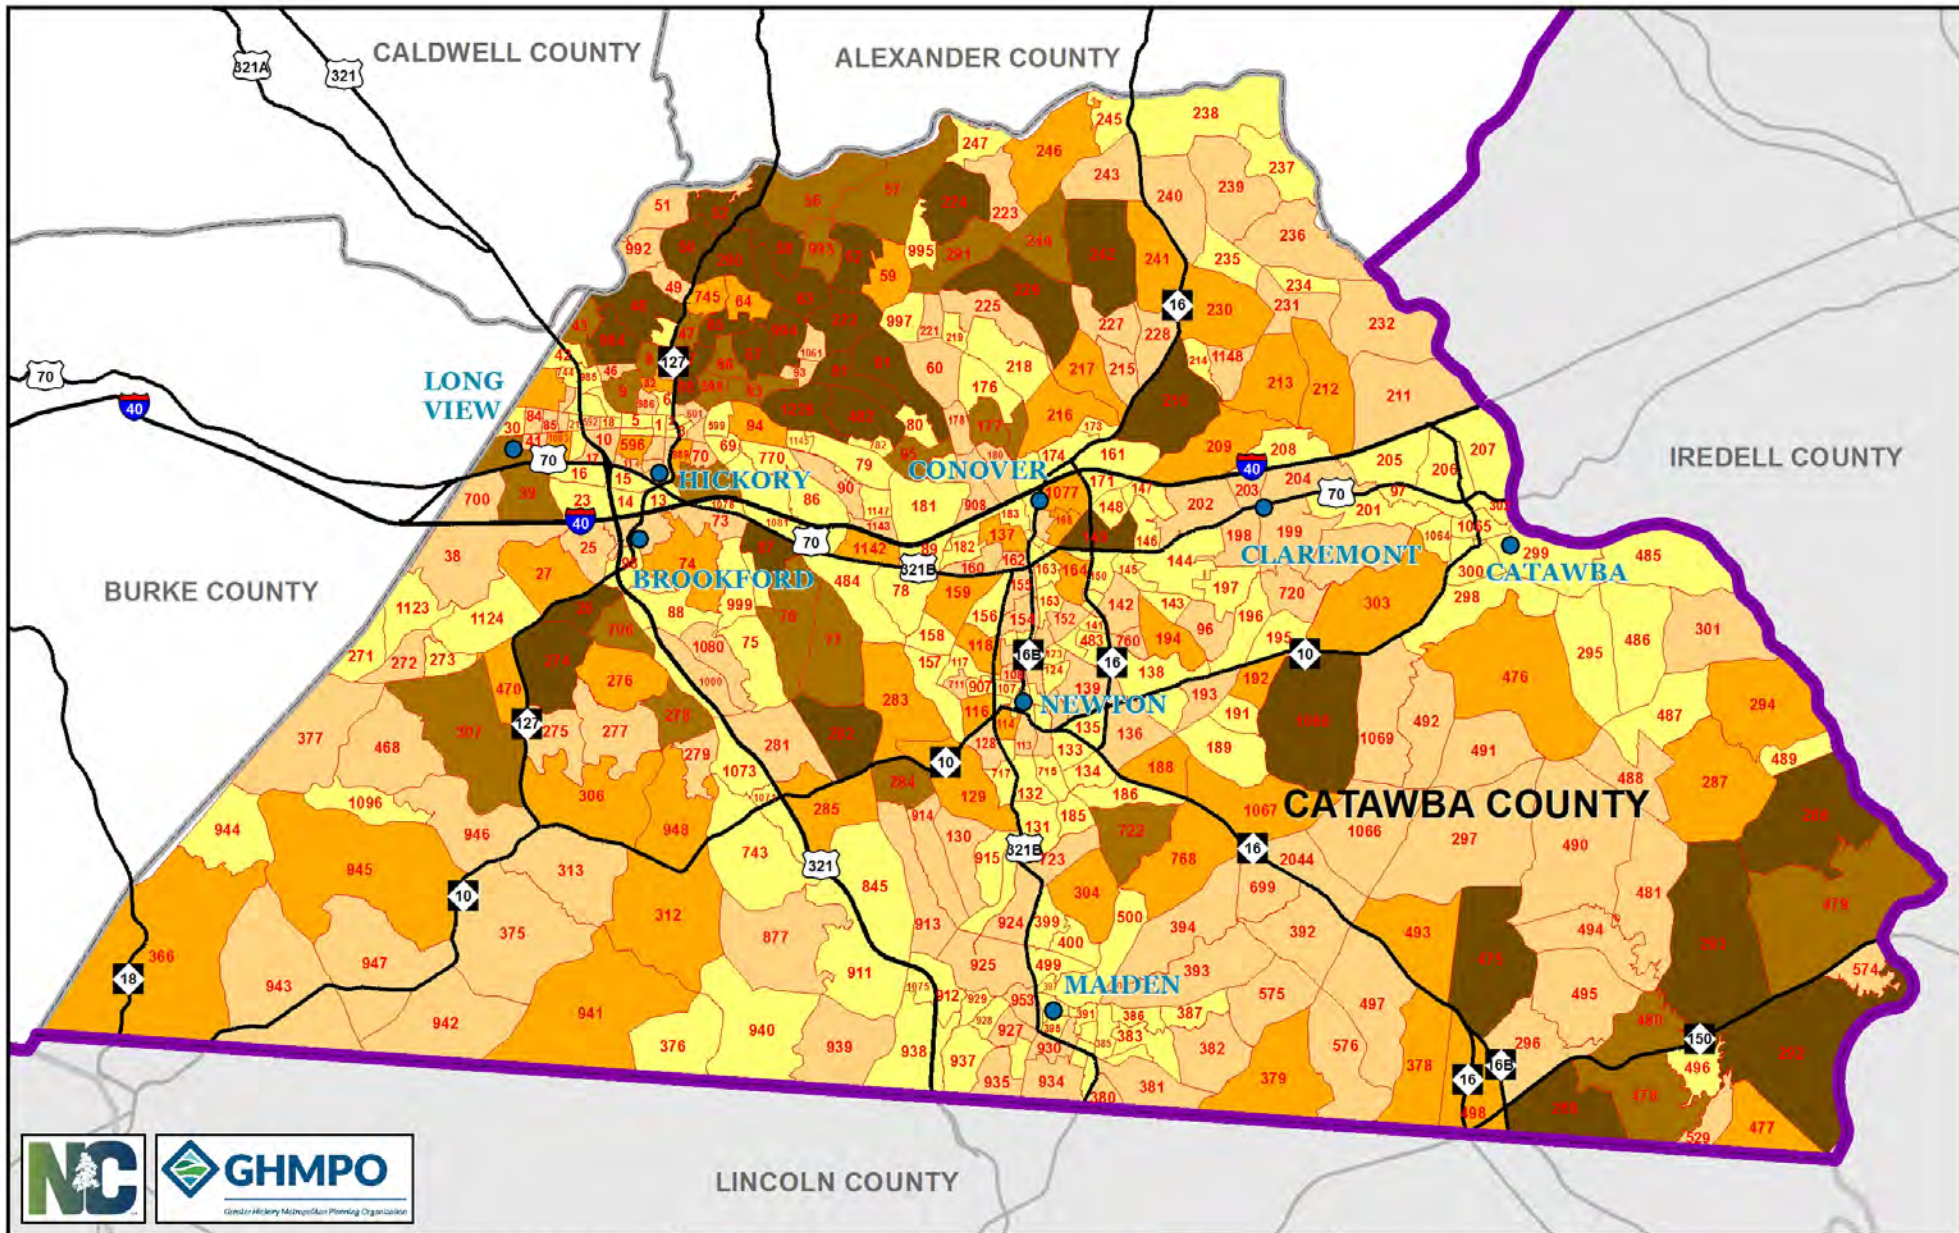

Greater Hickory MPO MTP Map 3-5: Catawba County TAZ Locations

- # TAZ Zones
- Counties
- Major Roads
- MPO Boundary
- Municipalities

Greater Hickory MPO MTP Map 3-9: Catawba County Population 2015

#	TAZ Zones	□	Counties	●	Municipalities
▭	MPO Boundary	—	Major Roads		
Population 2015					
□	250 or Less	□	501 - 750	□	More than 1,000
□	251 - 500	□	751 - 1,000		

Greater Hickory MPO MTP Map 3-13: Catawba County Population 2045 (Projected)

#	TAZ Zones	□	Counties	●	Municipalities
▭	MPO Boundary	—	Major Roads		
Population 2045					
□	250 or Less	□	501 - 750	□	More than 1,000
□	251 - 500	□	751 - 1,000		

Greater Hickory MPO MTP Map 3-17: Catawba County Employment 2015

Greater Hickory MPO MTP Map 3-21: Catawba County Employment 2045 (Projected)