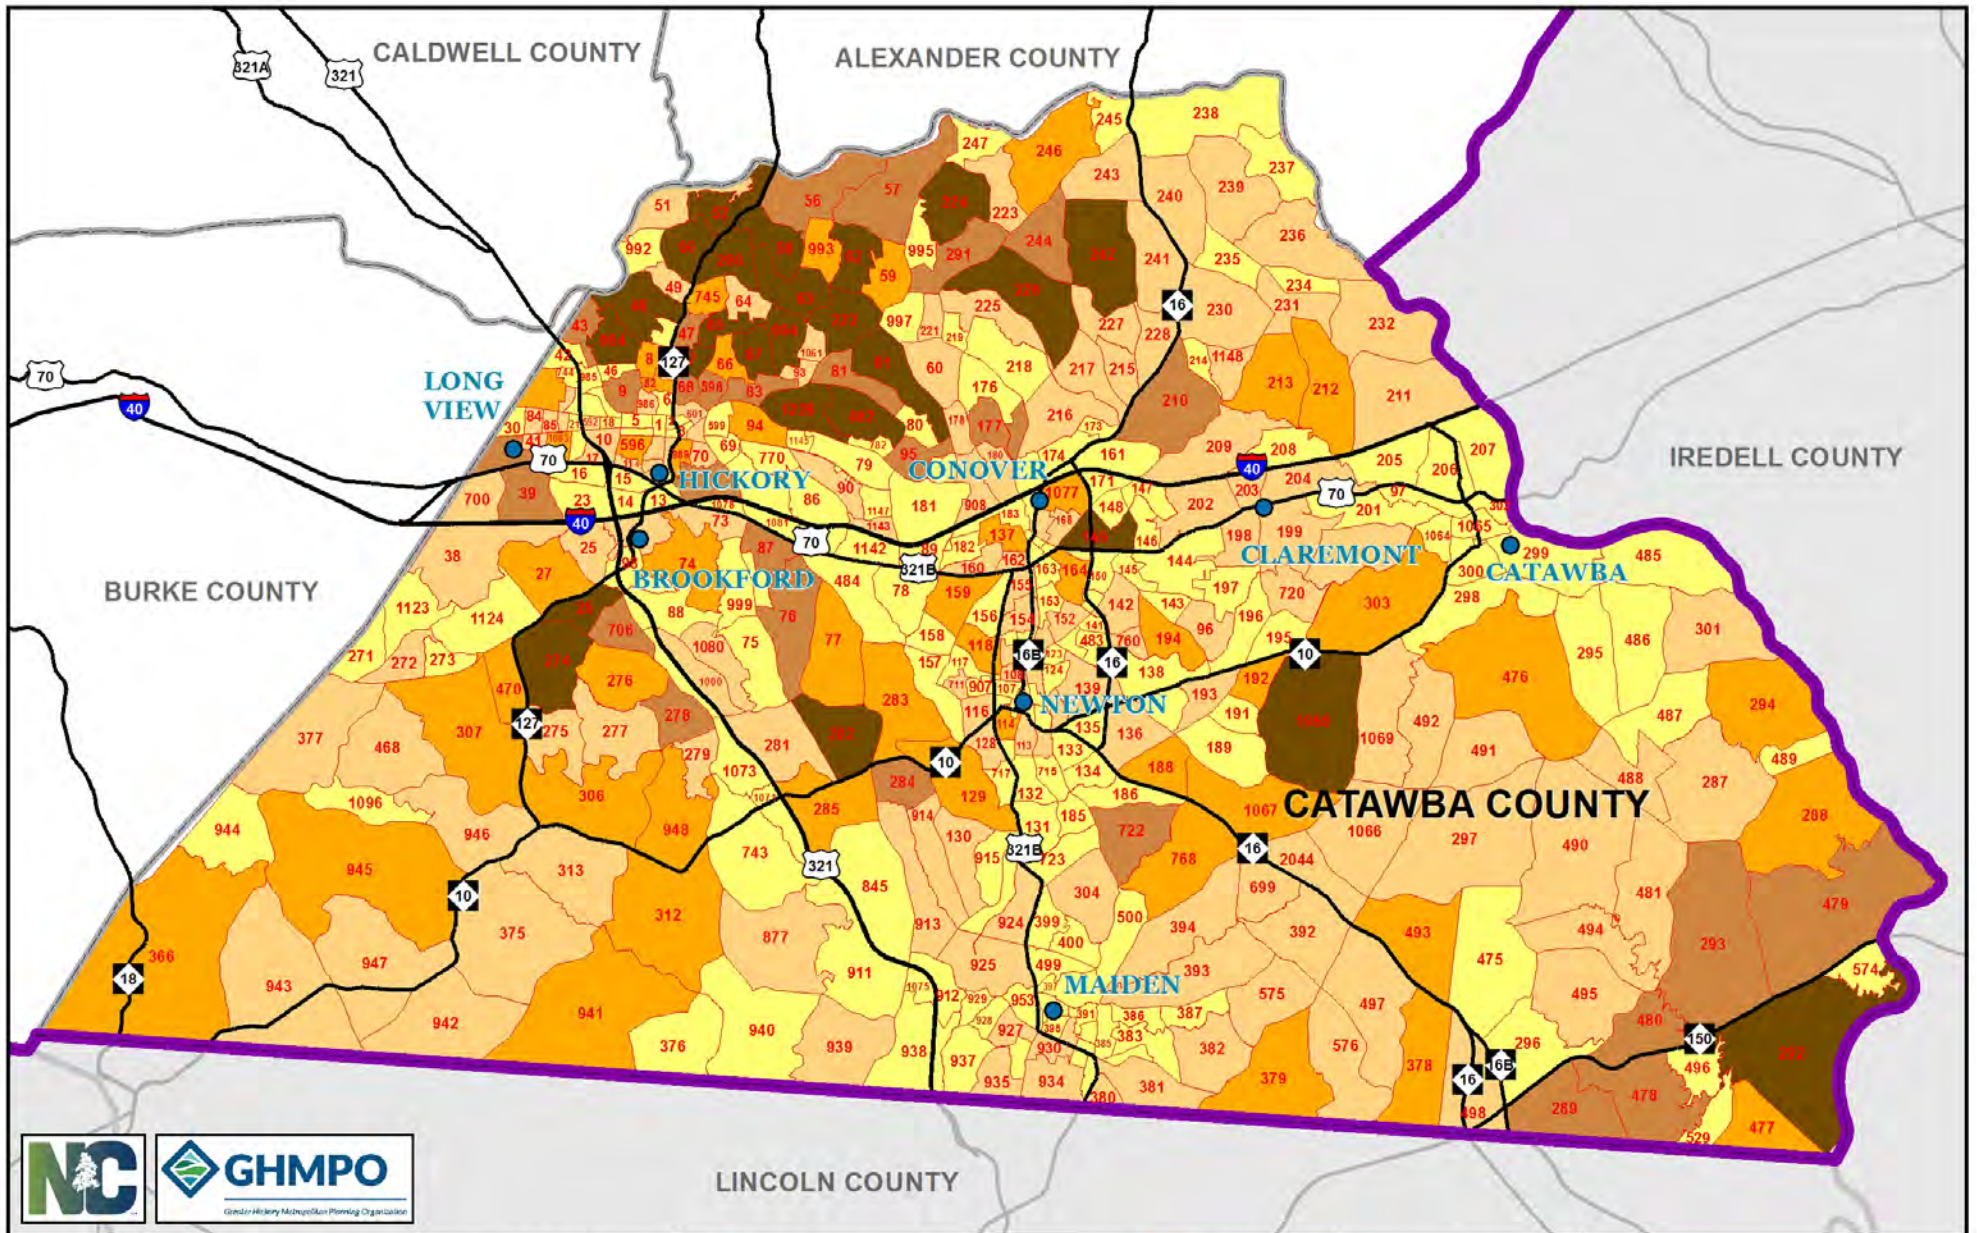

Greater Hickory MPO MTP Map 3-5: Catawba County TAZ Locations

- # TAZ Zones
- Counties
- Major Roads
- MPO Boundary
- Municipalities

Greater Hickory MPO MTP Map 3-9: Catawba County Population 2015

#	TAZ Zones	□	Counties	●	Municipalities
▭	MPO Boundary	—	Major Roads		
Population 2015					
□	250 or Less	□	501 - 750	□	More than 1,000
□	251 - 500	□	751 - 1,000		

Greater Hickory MPO MTP Map 3-13: Catawba County Population 2045 (Projected)

#	TAZ Zones	□	Counties	●	Municipalities
▭	MPO Boundary	—	Major Roads		
Population 2045					
□	250 or Less	□	501 - 750	□	More than 1,000
□	251 - 500	□	751 - 1,000		

Greater Hickory MPO MTP Map 3-17: Catawba County Employment 2015

Greater Hickory MPO MTP Map 3-21: Catawba County Employment 2045 (Projected)