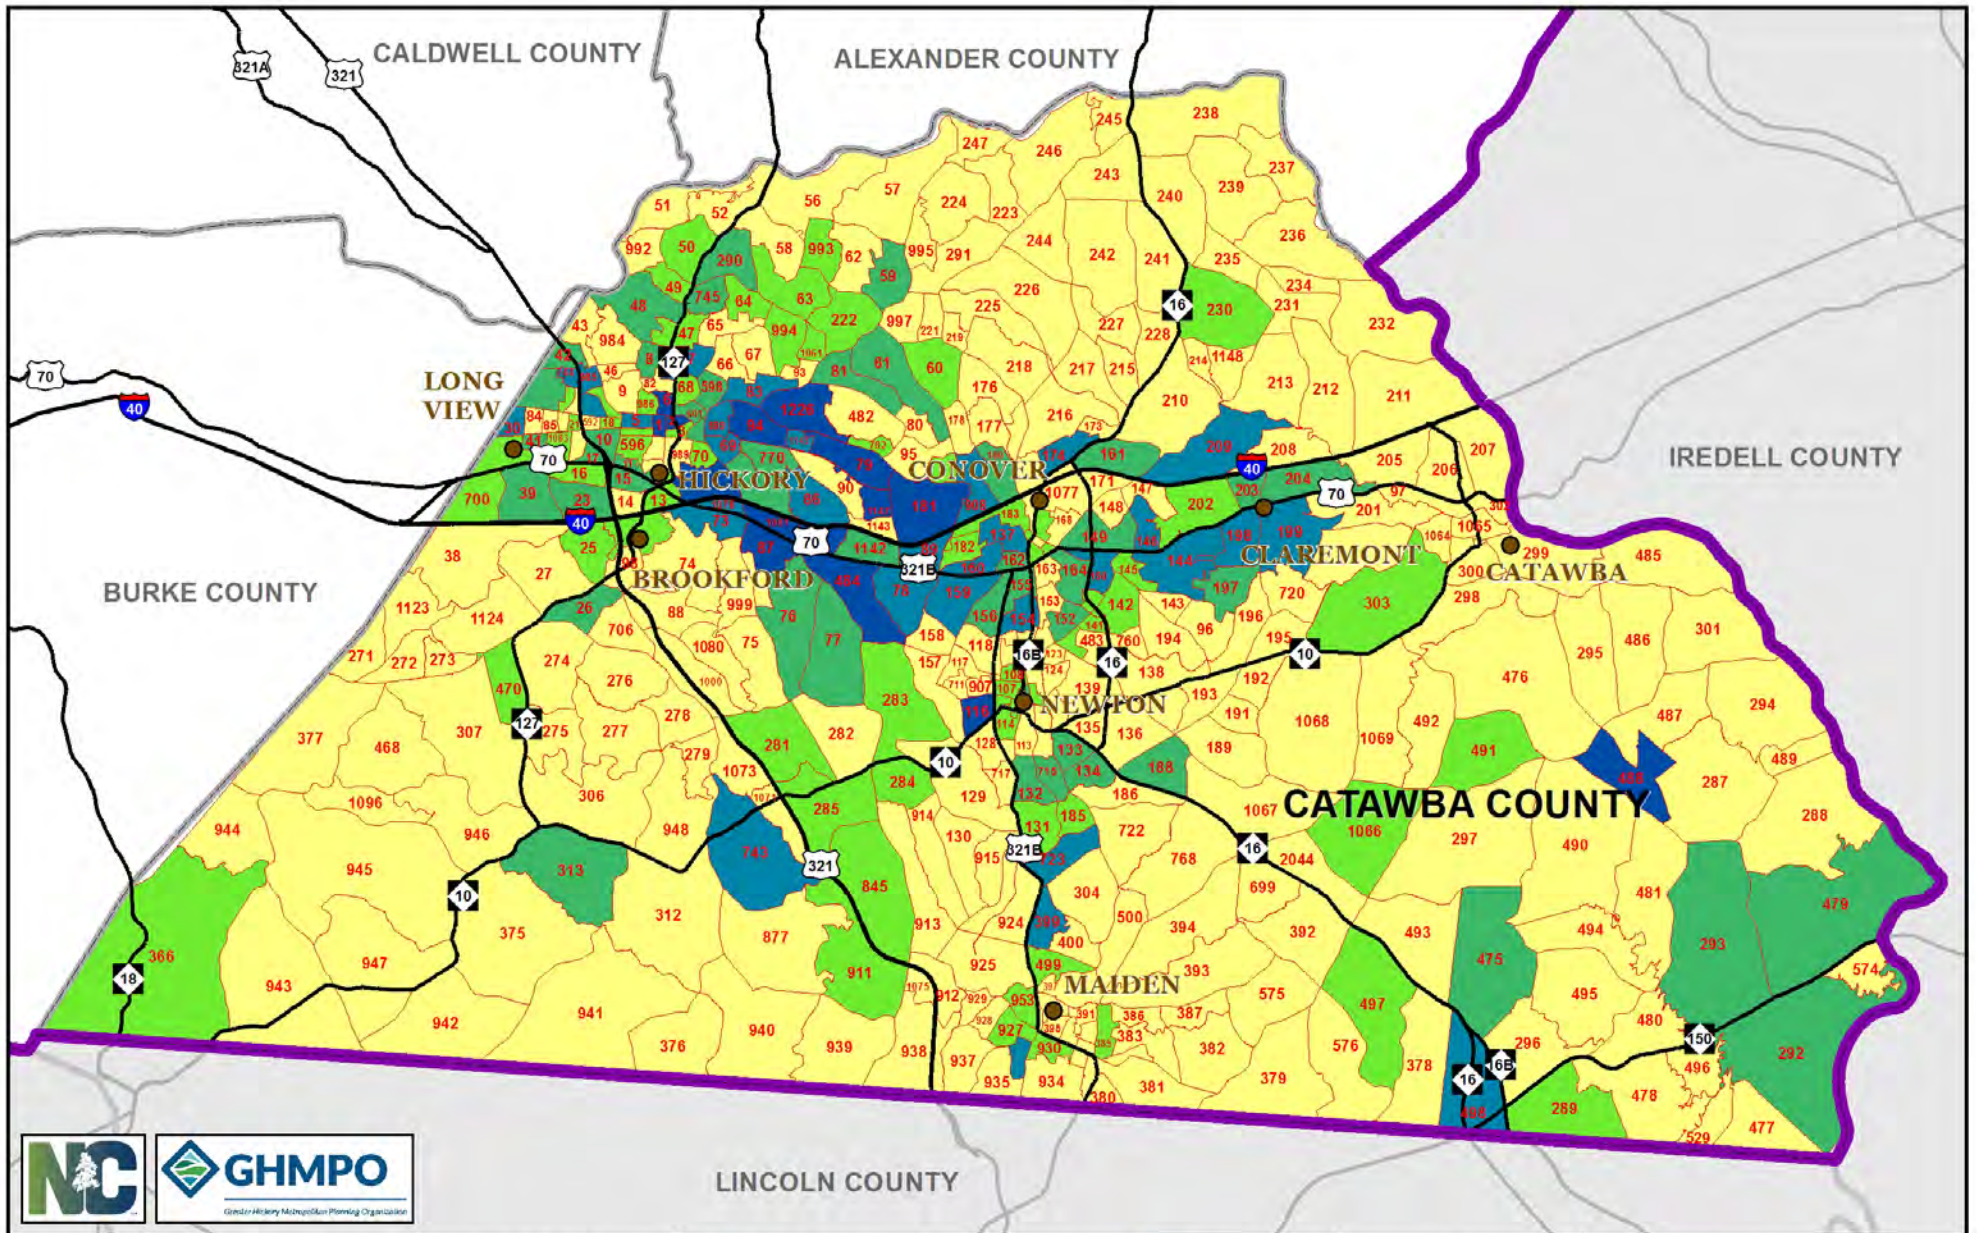

Greater Hickory MPO MTP Map 3-5: Catawba County TAZ Locations

- # TAZ Zones
- Counties
- Major Roads
- MPO Boundary
- Municipalities

Greater Hickory MPO MTP Map 3-9: Catawba County Population 2015

#	TAZ Zones	□	Counties	●	Municipalities
▭	MPO Boundary	—	Major Roads		
Population 2015					
□	250 or Less	□	501 - 750	□	More than 1,000
□	251 - 500	□	751 - 1,000		

Greater Hickory MPO MTP Map 3-13: Catawba County Population 2045 (Projected)

#	TAZ Zones	□	Counties	●	Municipalities
▭	MPO Boundary	—	Major Roads		
Population 2045					
□	250 or Less	□	501 - 750	□	More than 1,000
□	251 - 500	□	751 - 1,000		

Greater Hickory MPO MTP Map 3-17: Catawba County Employment 2015

Greater Hickory MPO MTP Map 3-21: Catawba County Employment 2045 (Projected)