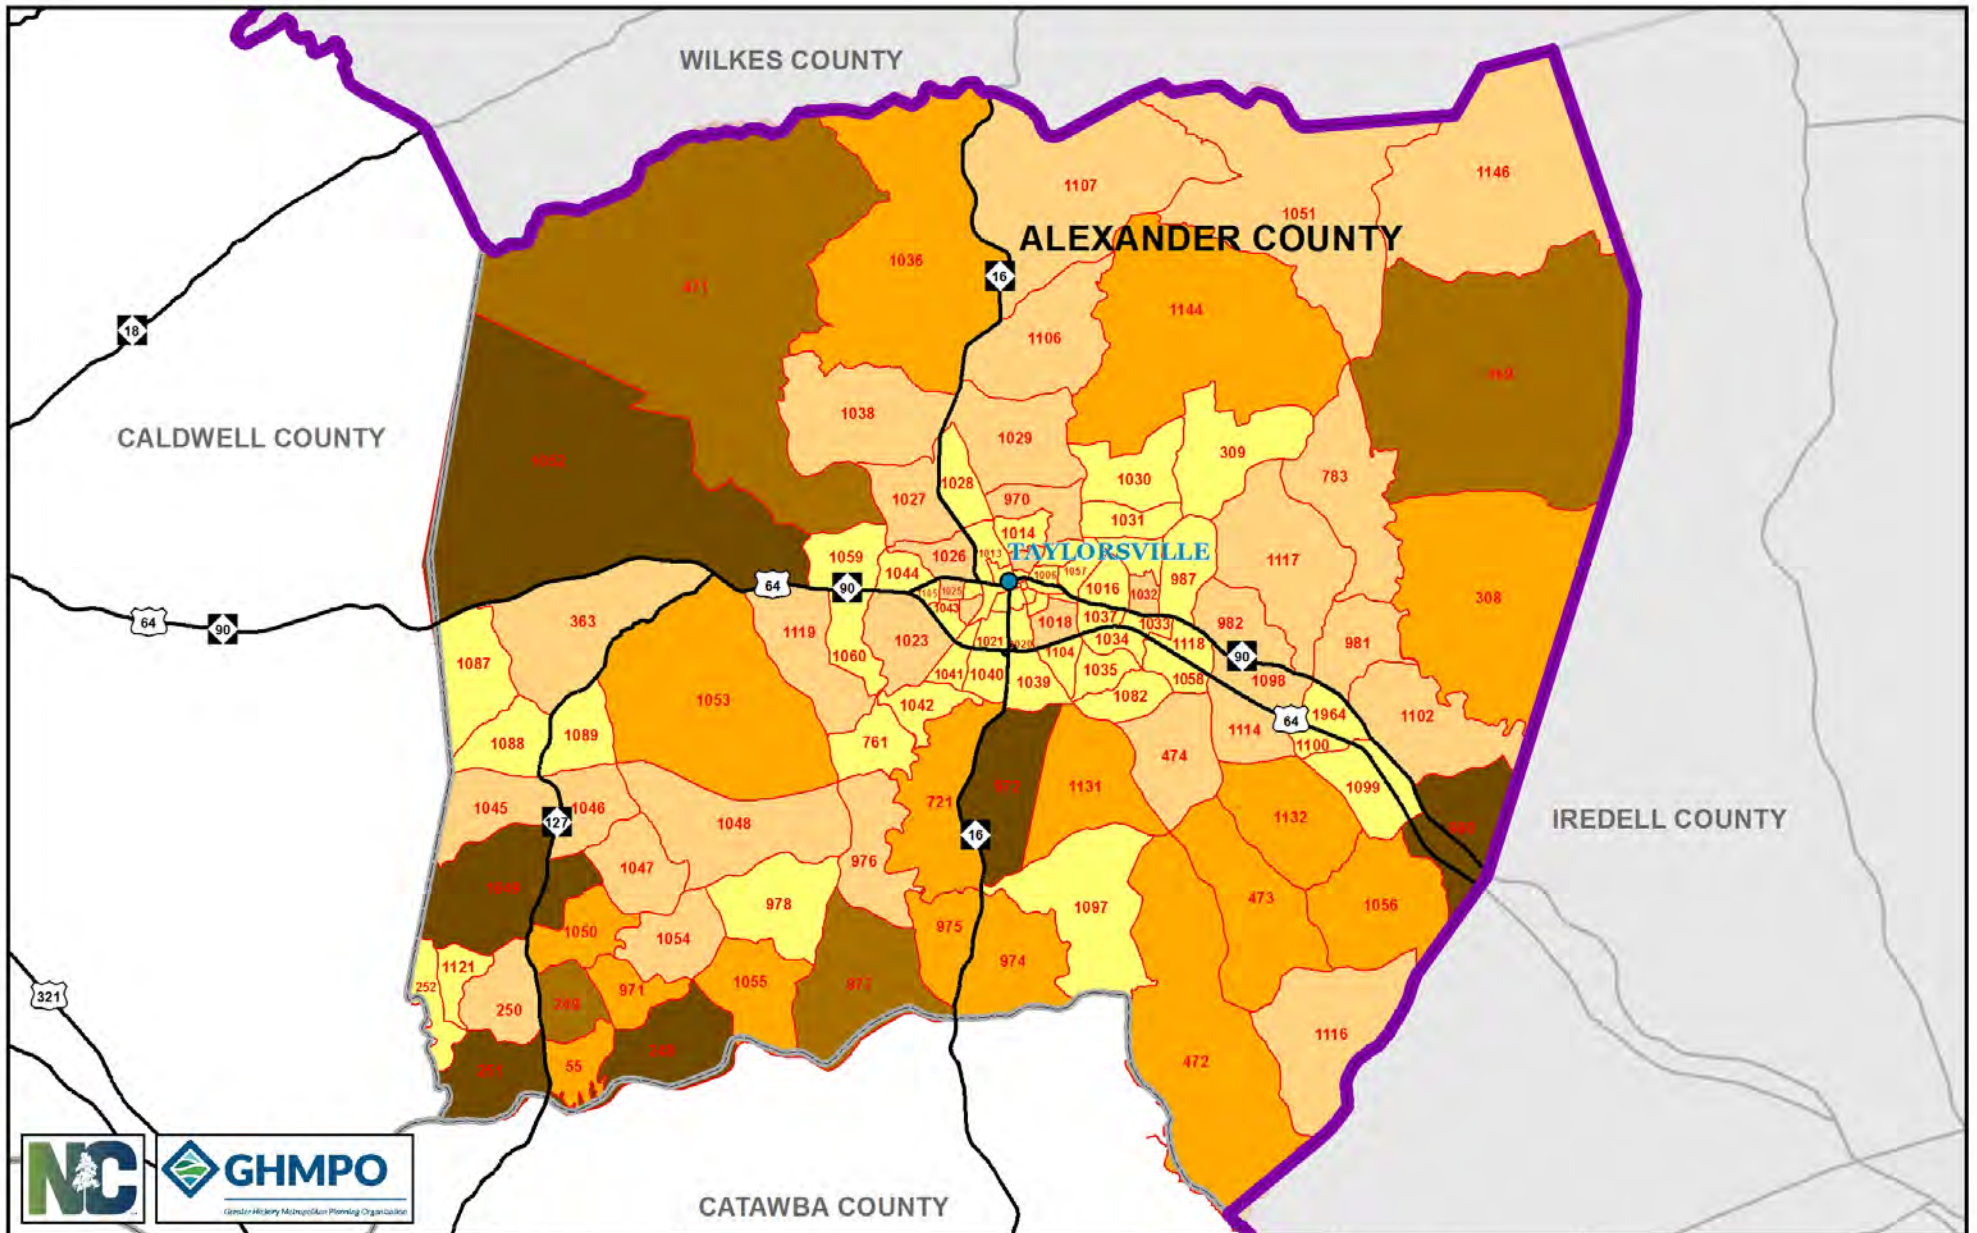

**Greater Hickory MPO MTP  
Map 3-2: Alexander County  
TAZ Locations**

- # TAZ Zones      □ Counties      — Major Roads
- ▭ MPO Boundary      ■ Municipalities

## Greater Hickory MPO MTP Map 3-6: Alexander County Population 2015

## Greater Hickory MPO MTP Map 3-10: Alexander County Population 2045 (Projected)

## Greater Hickory MPO MTP Map 3-14: Alexander County Employment 2015