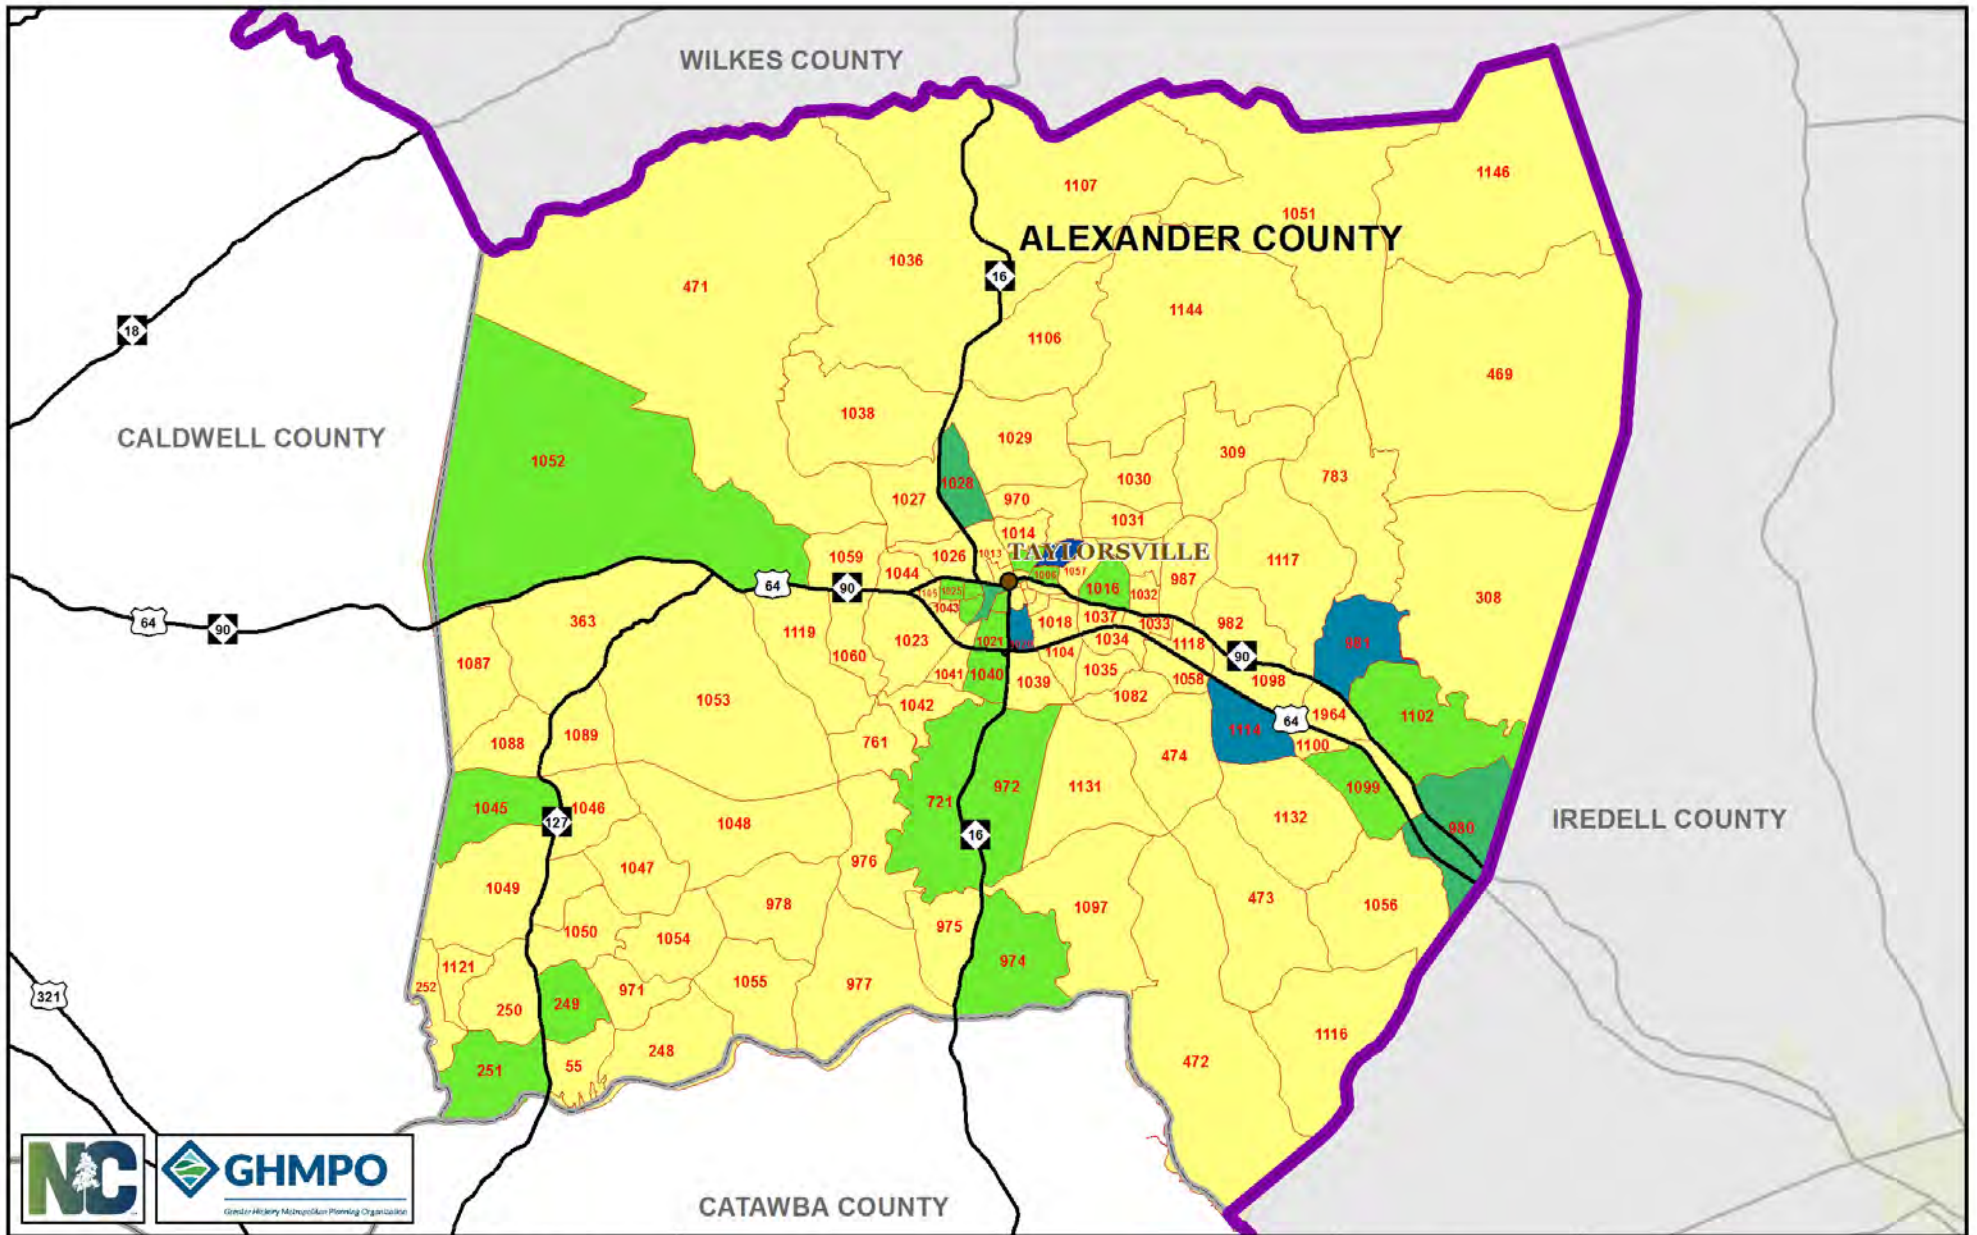

**Greater Hickory MPO MTP  
Map 3-2: Alexander County  
TAZ Locations**

- # TAZ Zones      □ Counties      — Major Roads
- ▭ MPO Boundary      ■ Municipalities

## Greater Hickory MPO MTP Map 3-6: Alexander County Population 2015

## Greater Hickory MPO MTP Map 3-10: Alexander County Population 2045 (Projected)

## Greater Hickory MPO MTP Map 3-14: Alexander County Employment 2015