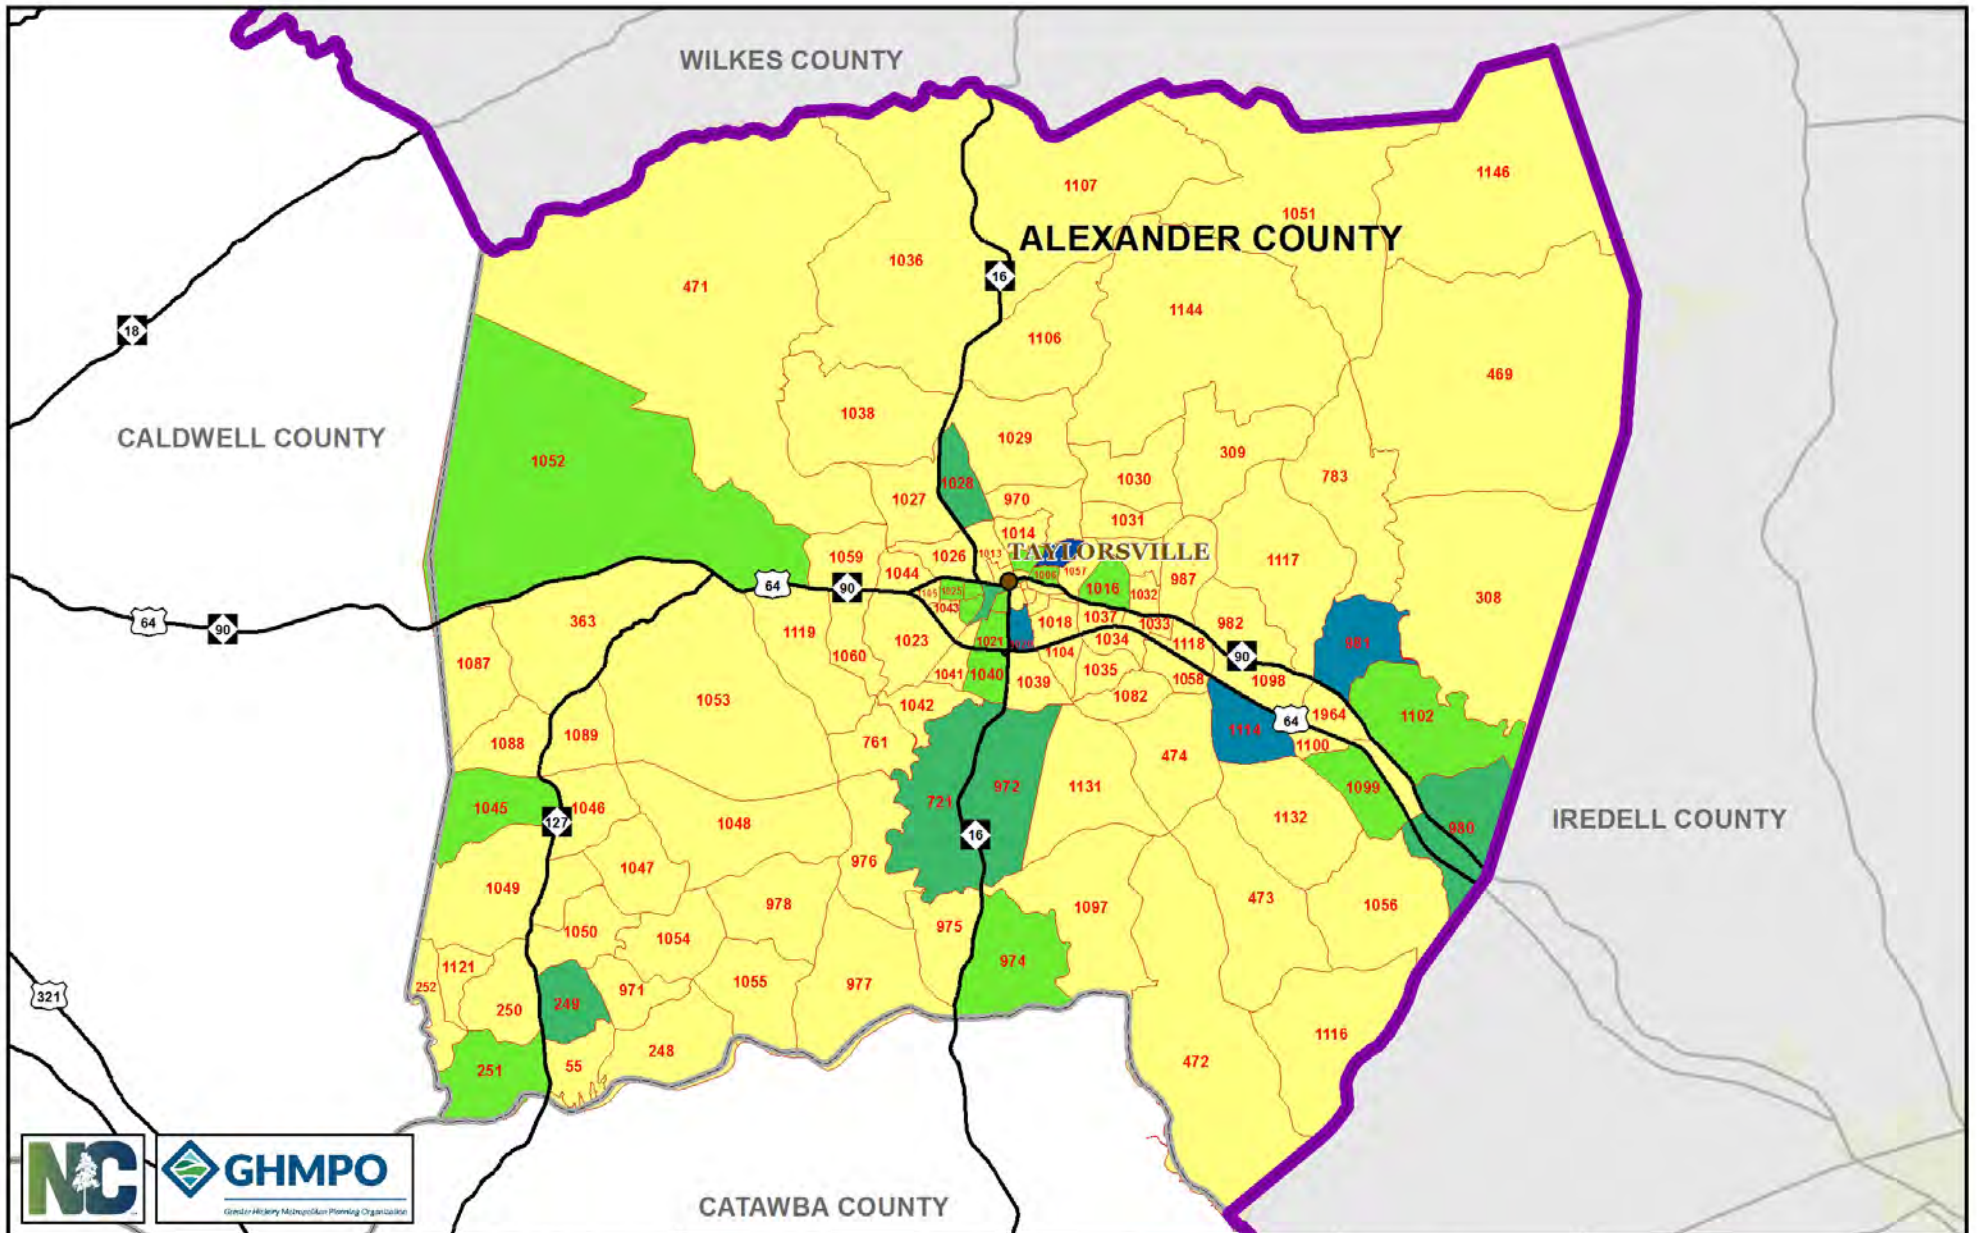

## Greater Hickory MPO MTP Map 3-6: Alexander County Population 2015

## Greater Hickory MPO MTP Map 3-10: Alexander County Population 2045 (Projected)

## Greater Hickory MPO MTP Map 3-14: Alexander County Employment 2015

### Greater Hickory MPO MTP Map 3-18: Alexander County Employment 2045 (Projected)

|                        |              |   |             |   |                 |
|------------------------|--------------|---|-------------|---|-----------------|
| #                      | TAZ Zones    | □ | Counties    | ● | Municipalities  |
| ▭                      | MPO Boundary | — | Major Roads |   |                 |
| <b>Employment 2045</b> |              |   |             |   |                 |
| ■                      | 100 or Less  | ■ | 251 - 500   | ■ | More than 1,000 |
| ■                      | 101 - 250    | ■ | 501 - 1,000 |   |                 |