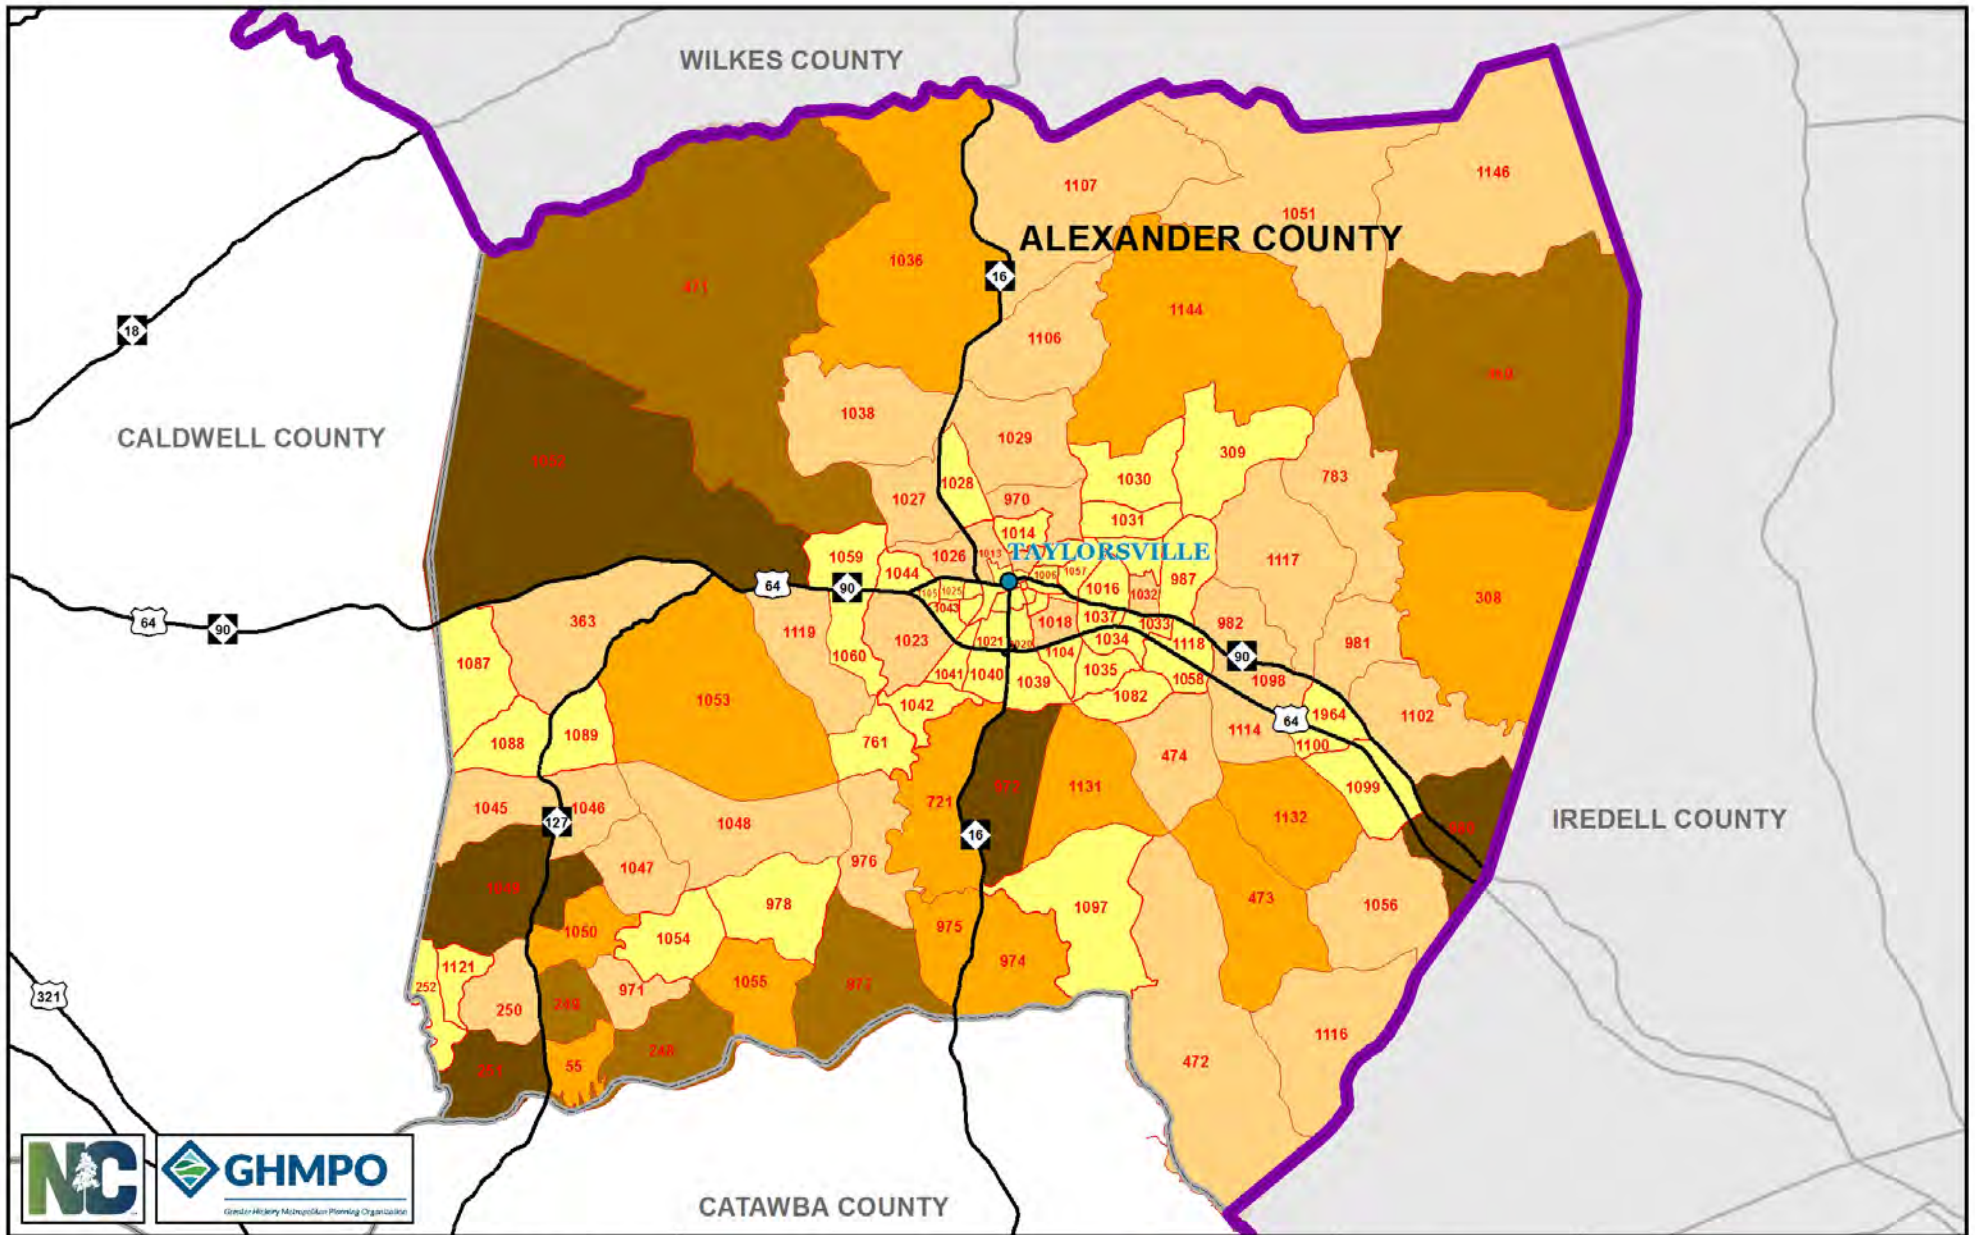

**Greater Hickory MPO MTP  
Map 3-2: Alexander County  
TAZ Locations**

- # TAZ Zones      □ Counties      — Major Roads
- ▭ MPO Boundary      ■ Municipalities

## Greater Hickory MPO MTP Map 3-6: Alexander County Population 2015

## Greater Hickory MPO MTP Map 3-10: Alexander County Population 2045 (Projected)

## Greater Hickory MPO MTP Map 3-14: Alexander County Employment 2015