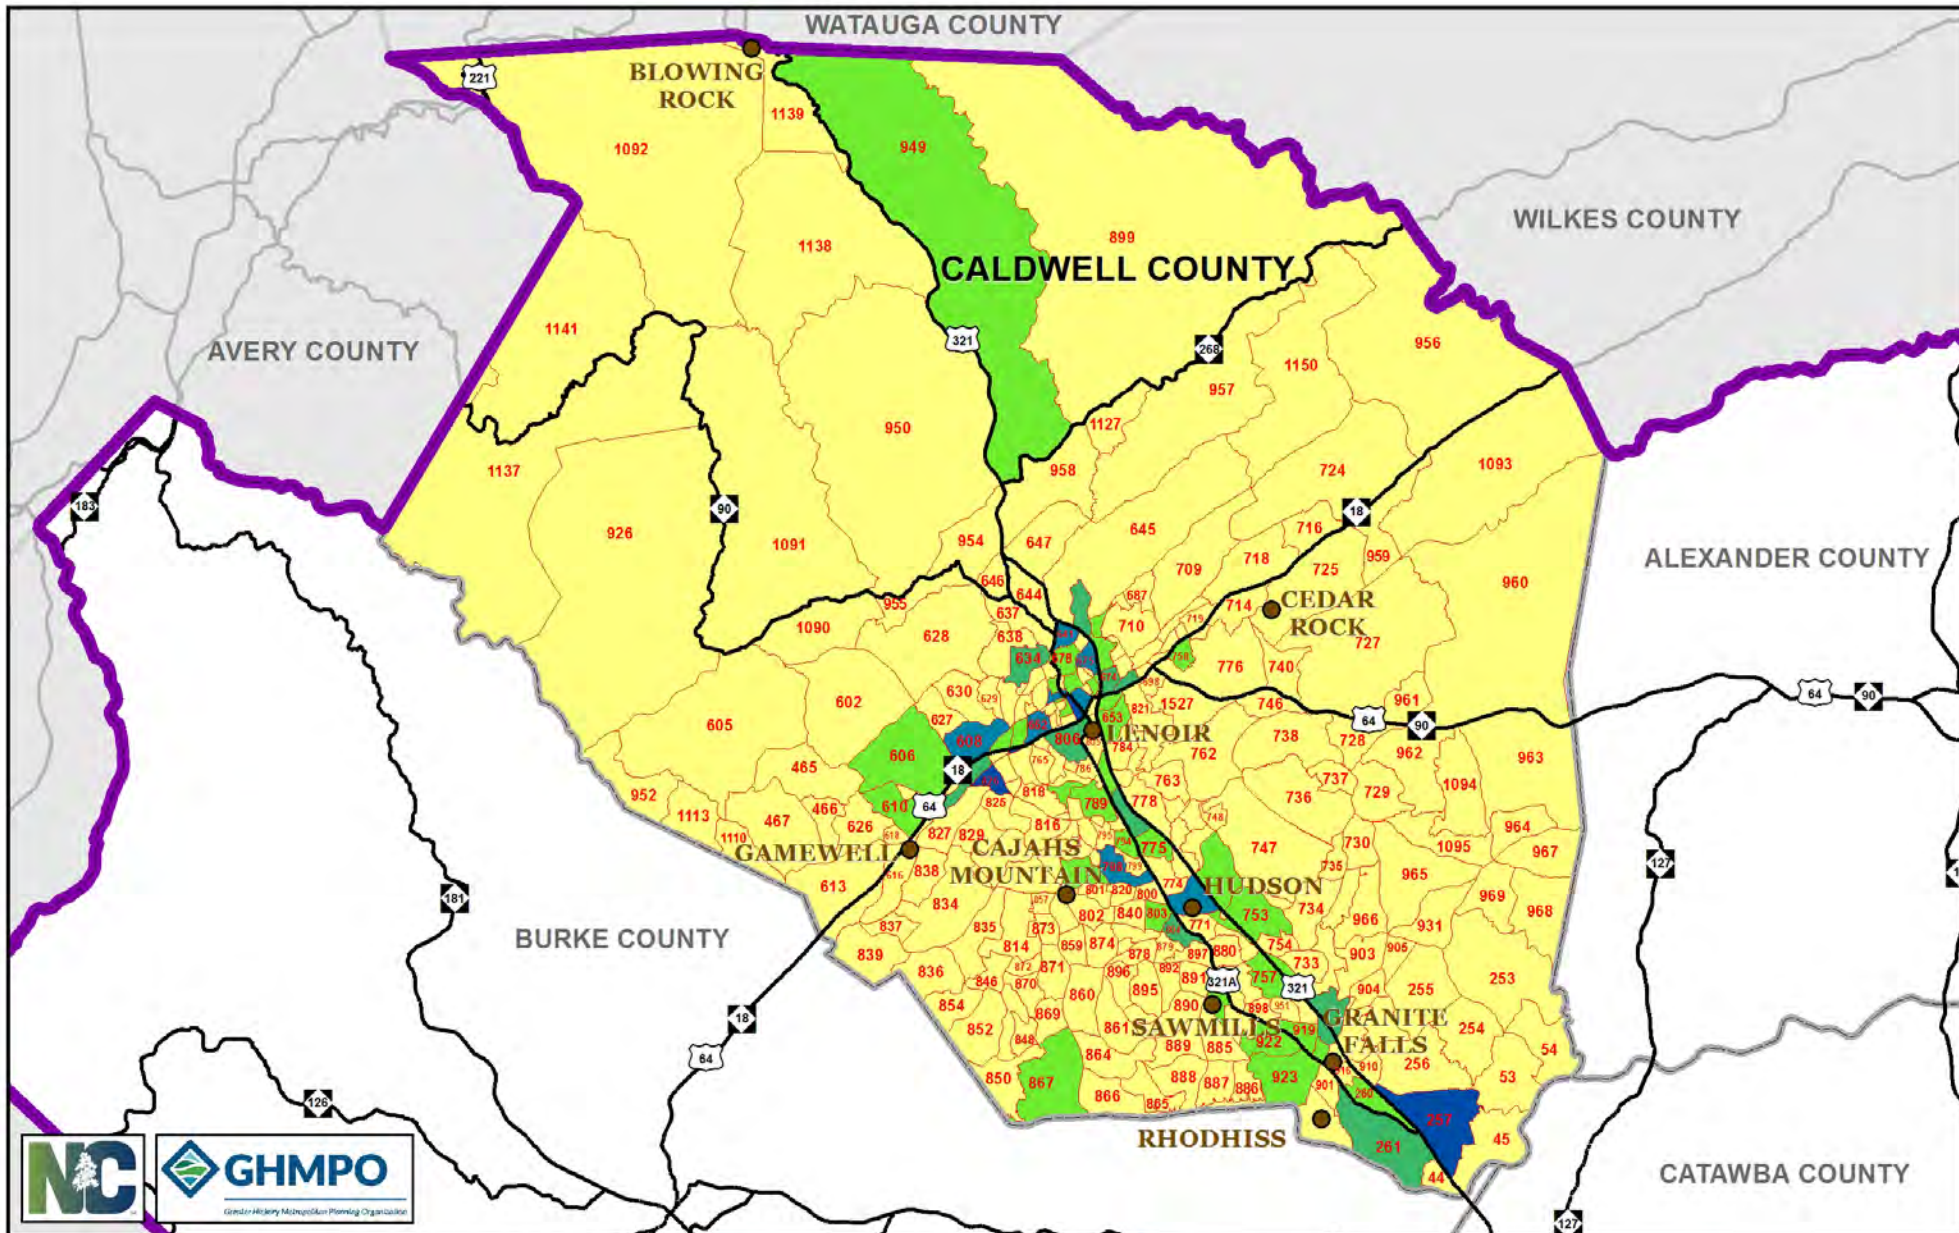

# Greater Hickory MPO MTP Map 3-4: Caldwell County TAZ Locations

- # TAZ Zones
- Counties
- Major Roads
- MPO Boundary
- Municipalities

### Greater Hickory MPO MTP Map 3-8: Caldwell County Population 2015

# Greater Hickory MPO MTP Map 3-12: Caldwell County Population 2045 (Projected)

#	TAZ Zones	□	Counties	●	Municipalities
▭	MPO Boundary	—	Major Roads		
<b>Population 2045</b>					
■	250 or Less	■	501 - 750	■	More than 1,000
■	251 - 500	■	751 - 1,000		

**Greater Hickory MPO MTP  
Map 3-20: Caldwell County  
Employment 2045 (Projected)**

#	TAZ Zones	□	Counties	●	Municipalities
▭	MPO Boundary	—	Major Roads		
<b>Employment 2045</b>					
▭	100 or Less	▭	251 - 500	▭	More than 1,000
▭	101 - 250	▭	501 - 1,000		