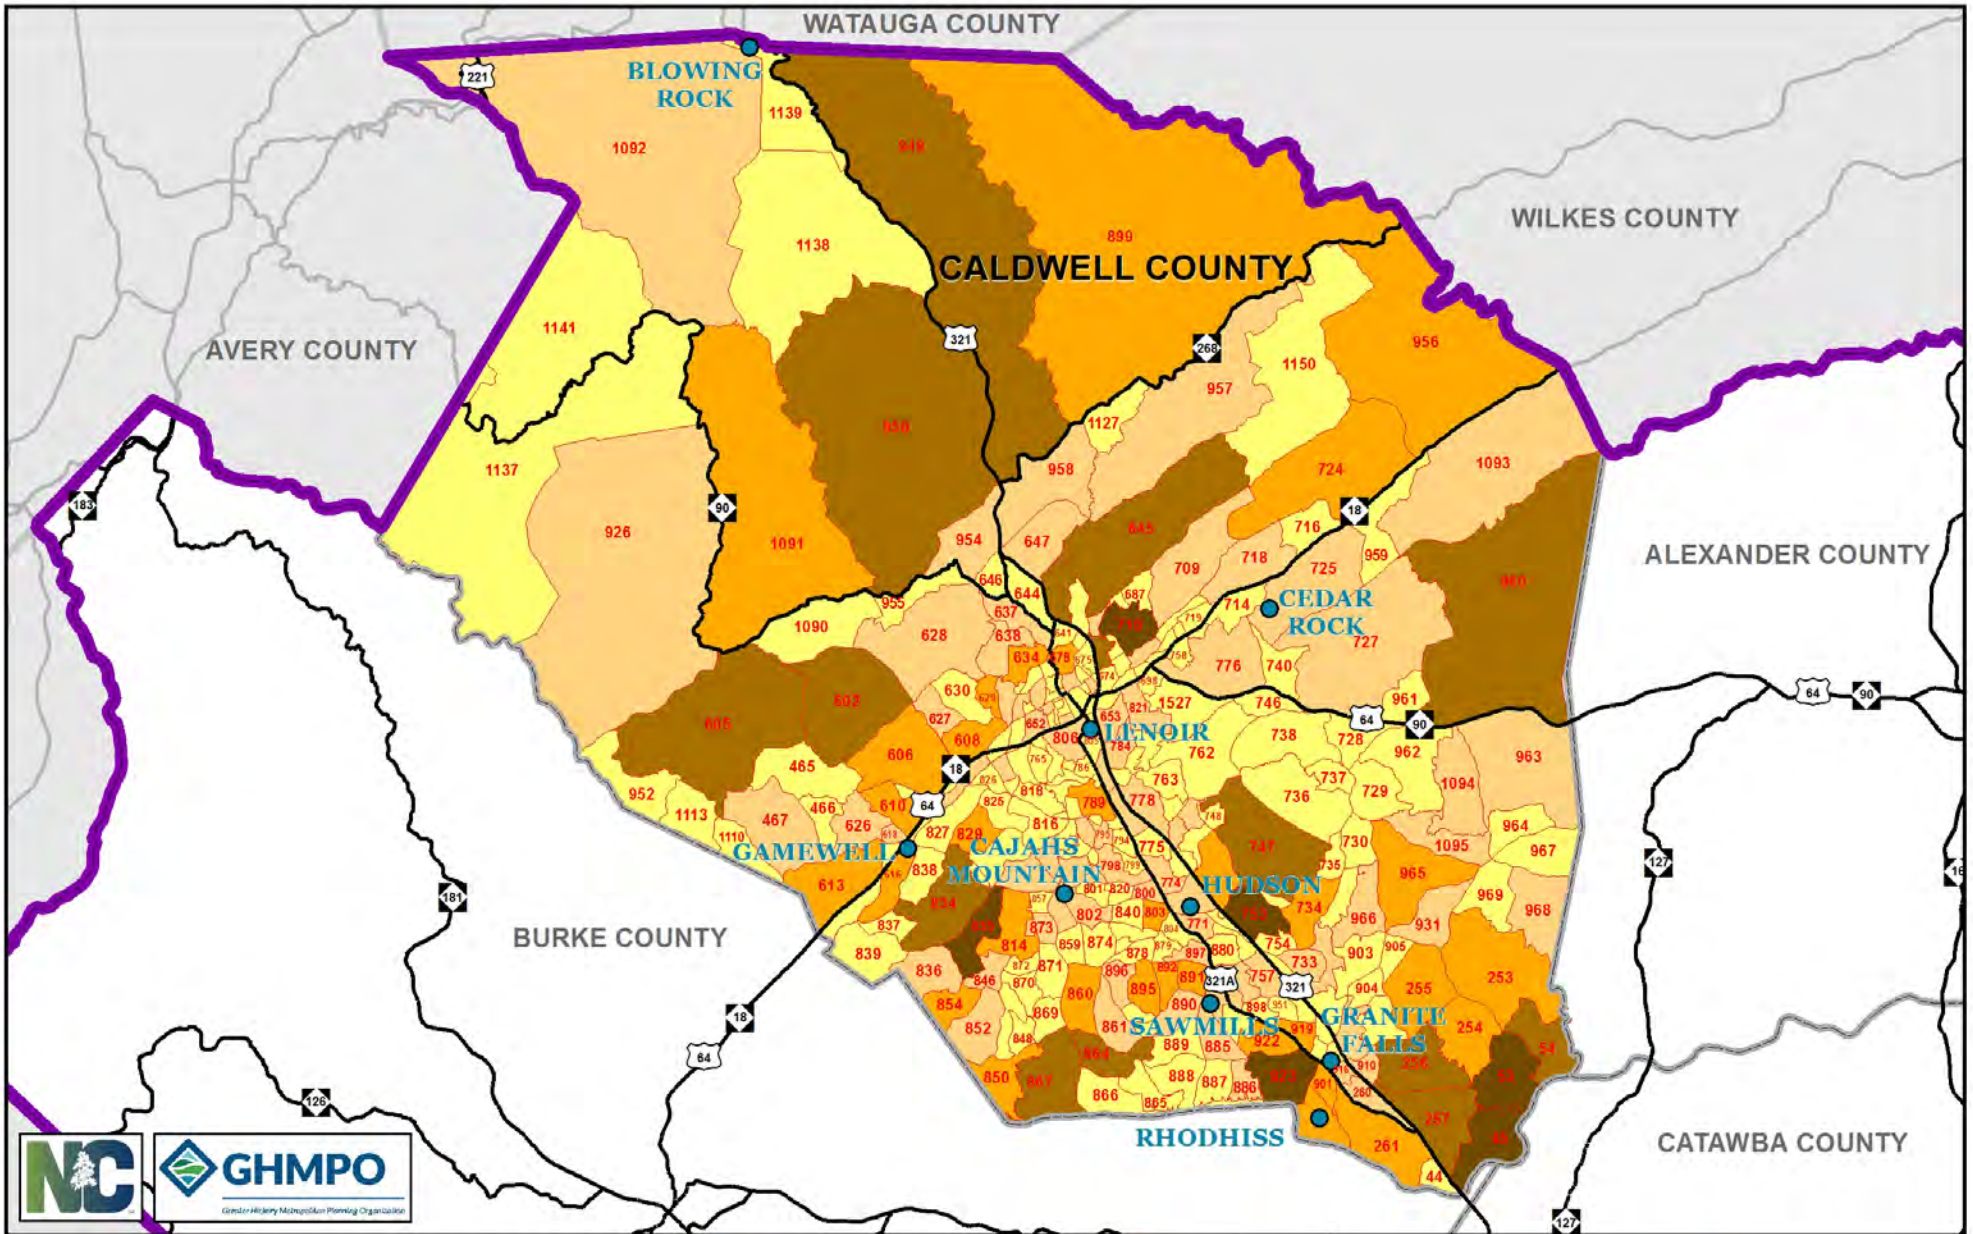

# Greater Hickory MPO MTP Map 3-4: Caldwell County TAZ Locations

- # TAZ Zones
- Counties
- Major Roads
- MPO Boundary
- Municipalities

### Greater Hickory MPO MTP Map 3-8: Caldwell County Population 2015

# Greater Hickory MPO MTP Map 3-12: Caldwell County Population 2045 (Projected)

#	TAZ Zones	□	Counties	●	Municipalities
▭	MPO Boundary	—	Major Roads		
<b>Population 2045</b>					
■	250 or Less	■	501 - 750	■	More than 1,000
■	251 - 500	■	751 - 1,000		

**Greater Hickory MPO MTP  
Map 3-20: Caldwell County  
Employment 2045 (Projected)**

#	TAZ Zones	□	Counties	●	Municipalities
▭	MPO Boundary	—	Major Roads		
<b>Employment 2045</b>					
▭	100 or Less	▭	251 - 500	▭	More than 1,000
▭	101 - 250	▭	501 - 1,000		