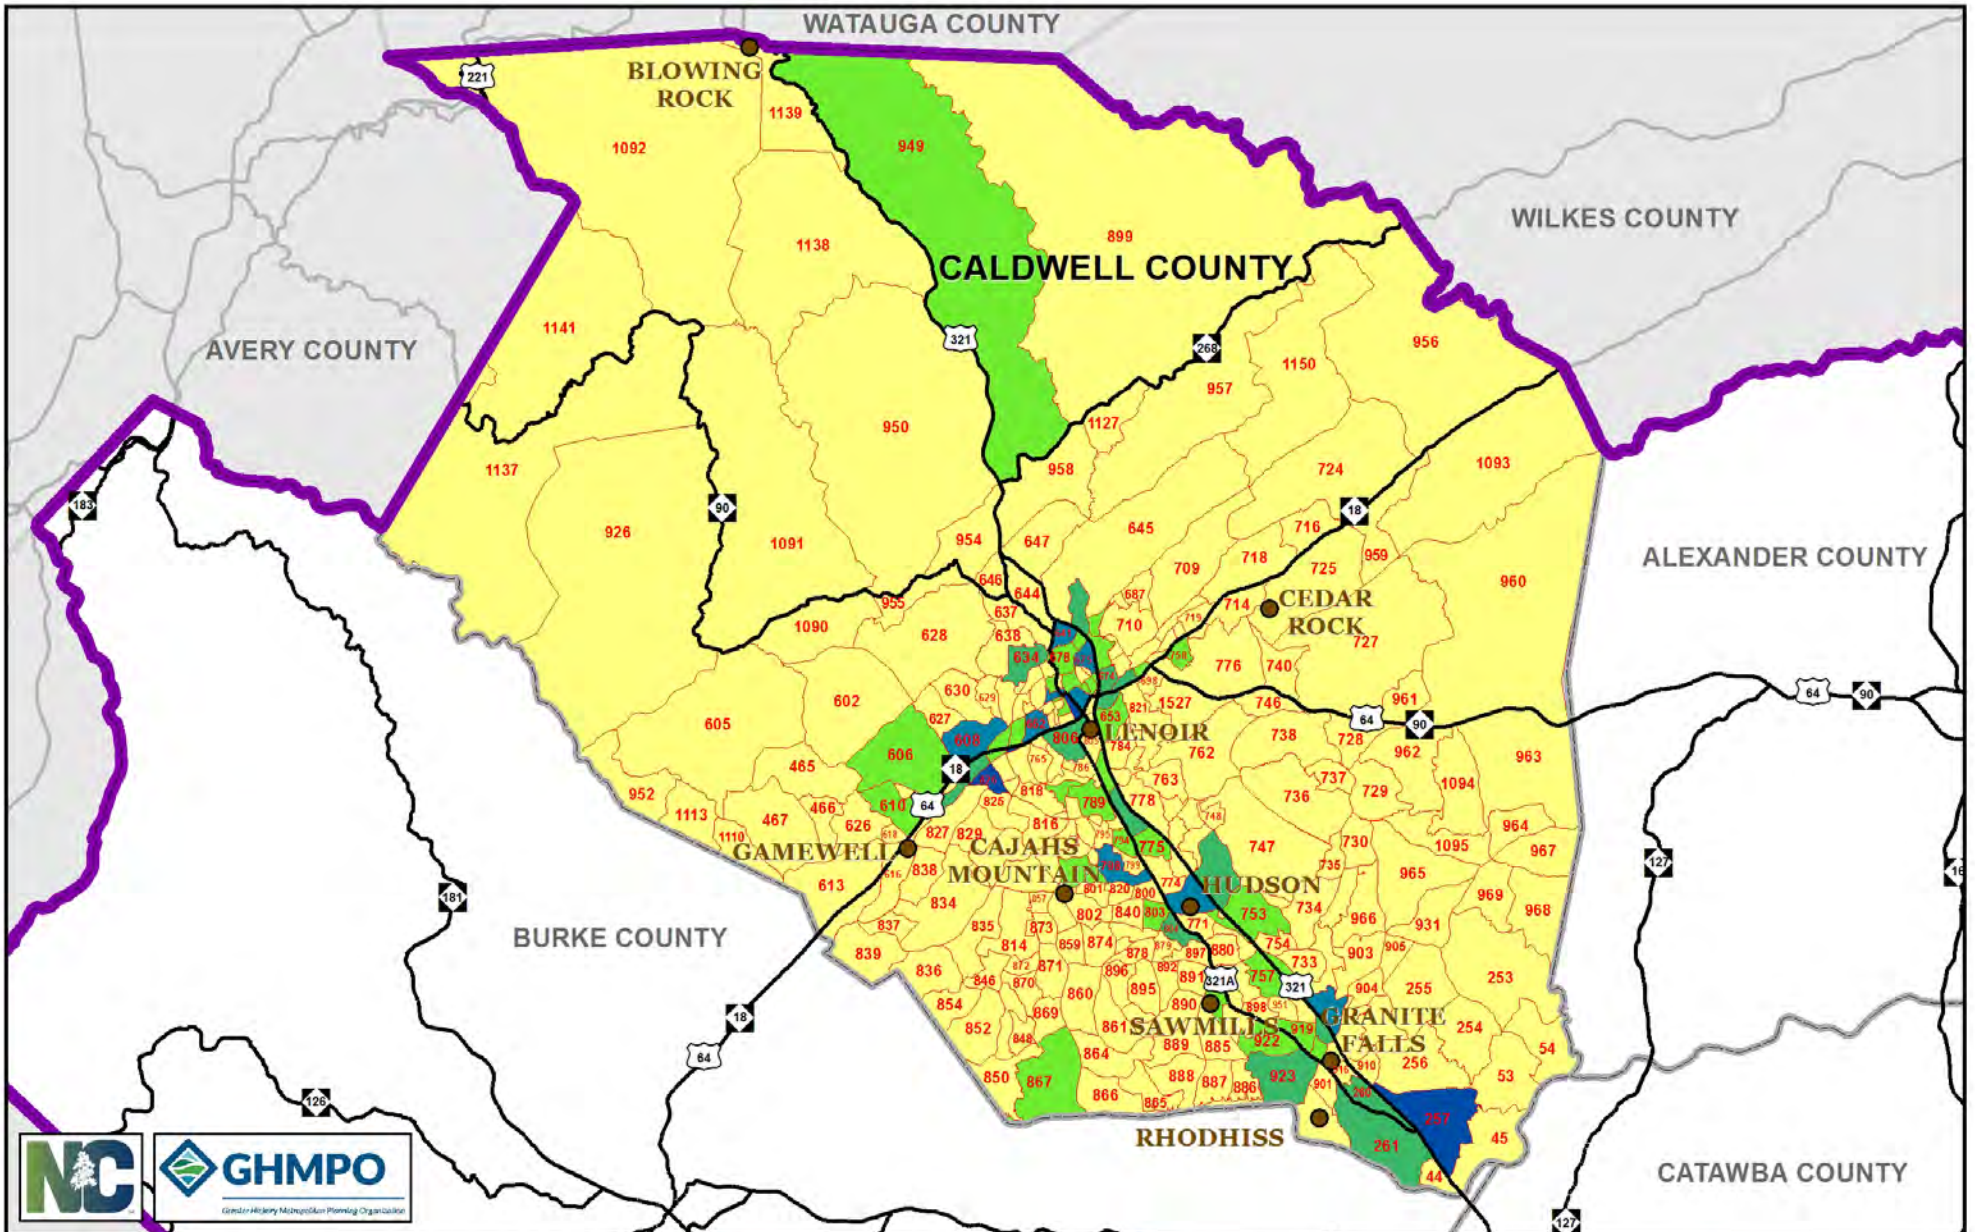

# Greater Hickory MPO MTP Map 3-4: Caldwell County TAZ Locations

- # TAZ Zones
- Counties
- Major Roads
- MPO Boundary
- Municipalities

# Greater Hickory MPO MTP Map 3-12: Caldwell County Population 2045 (Projected)

#	TAZ Zones	□	Counties	●	Municipalities
▭	MPO Boundary	—	Major Roads		
<b>Population 2045</b>					
■	250 or Less	■	501 - 750	■	More than 1,000
■	251 - 500	■	751 - 1,000		

# Greater Hickory MPO MTP Map 3-16: Caldwell County Employment 2015

- # TAZ Zones      □ Counties      ● Municipalities
- ▭ MPO Boundary      — Major Roads
- Employment 2015**
- 100 or Less      ■ 251 - 500      ■ More than 1,000
- 101 - 250      ■ 501 - 1,000

**Greater Hickory MPO MTP  
Map 3-20: Caldwell County  
Employment 2045 (Projected)**

#	TAZ Zones	□	Counties	●	Municipalities
▭	MPO Boundary	—	Major Roads		
<b>Employment 2045</b>					
▭	100 or Less	▭	251 - 500	▭	More than 1,000
▭	101 - 250	▭	501 - 1,000		