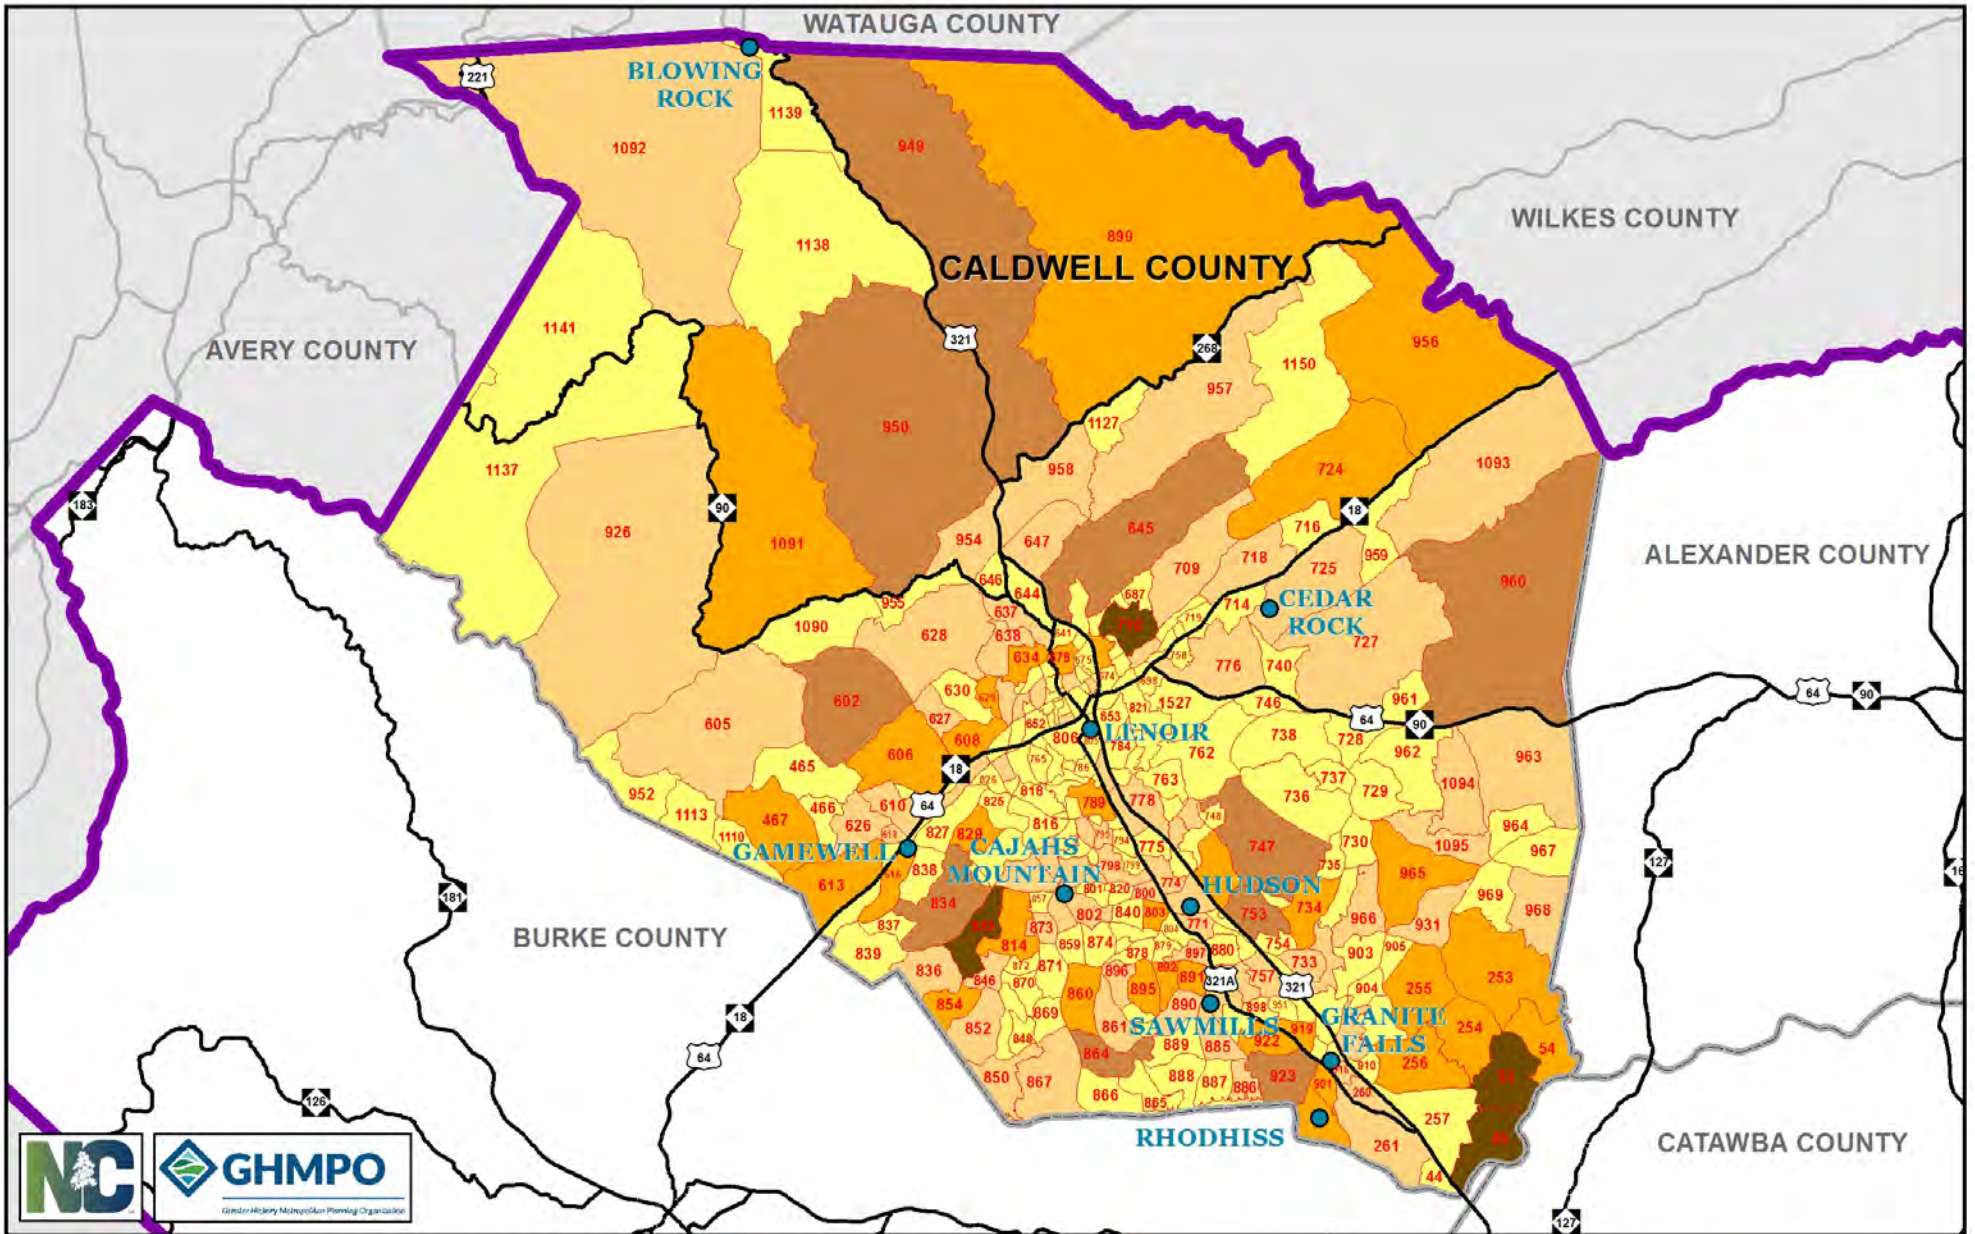

# Greater Hickory MPO MTP Map 3-4: Caldwell County TAZ Locations

- # TAZ Zones
- Counties
- Major Roads
- MPO Boundary
- Municipalities

### Greater Hickory MPO MTP Map 3-8: Caldwell County Population 2015

# Greater Hickory MPO MTP Map 3-12: Caldwell County Population 2045 (Projected)

#	TAZ Zones	□	Counties	●	Municipalities
▭	MPO Boundary	—	Major Roads		
<b>Population 2045</b>					
■	250 or Less	■	501 - 750	■	More than 1,000
■	251 - 500	■	751 - 1,000		

**Greater Hickory MPO MTP  
Map 3-20: Caldwell County  
Employment 2045 (Projected)**

#	TAZ Zones	□	Counties	●	Municipalities
▭	MPO Boundary	—	Major Roads		
<b>Employment 2045</b>					
▭	100 or Less	▭	251 - 500	▭	More than 1,000
▭	101 - 250	▭	501 - 1,000		