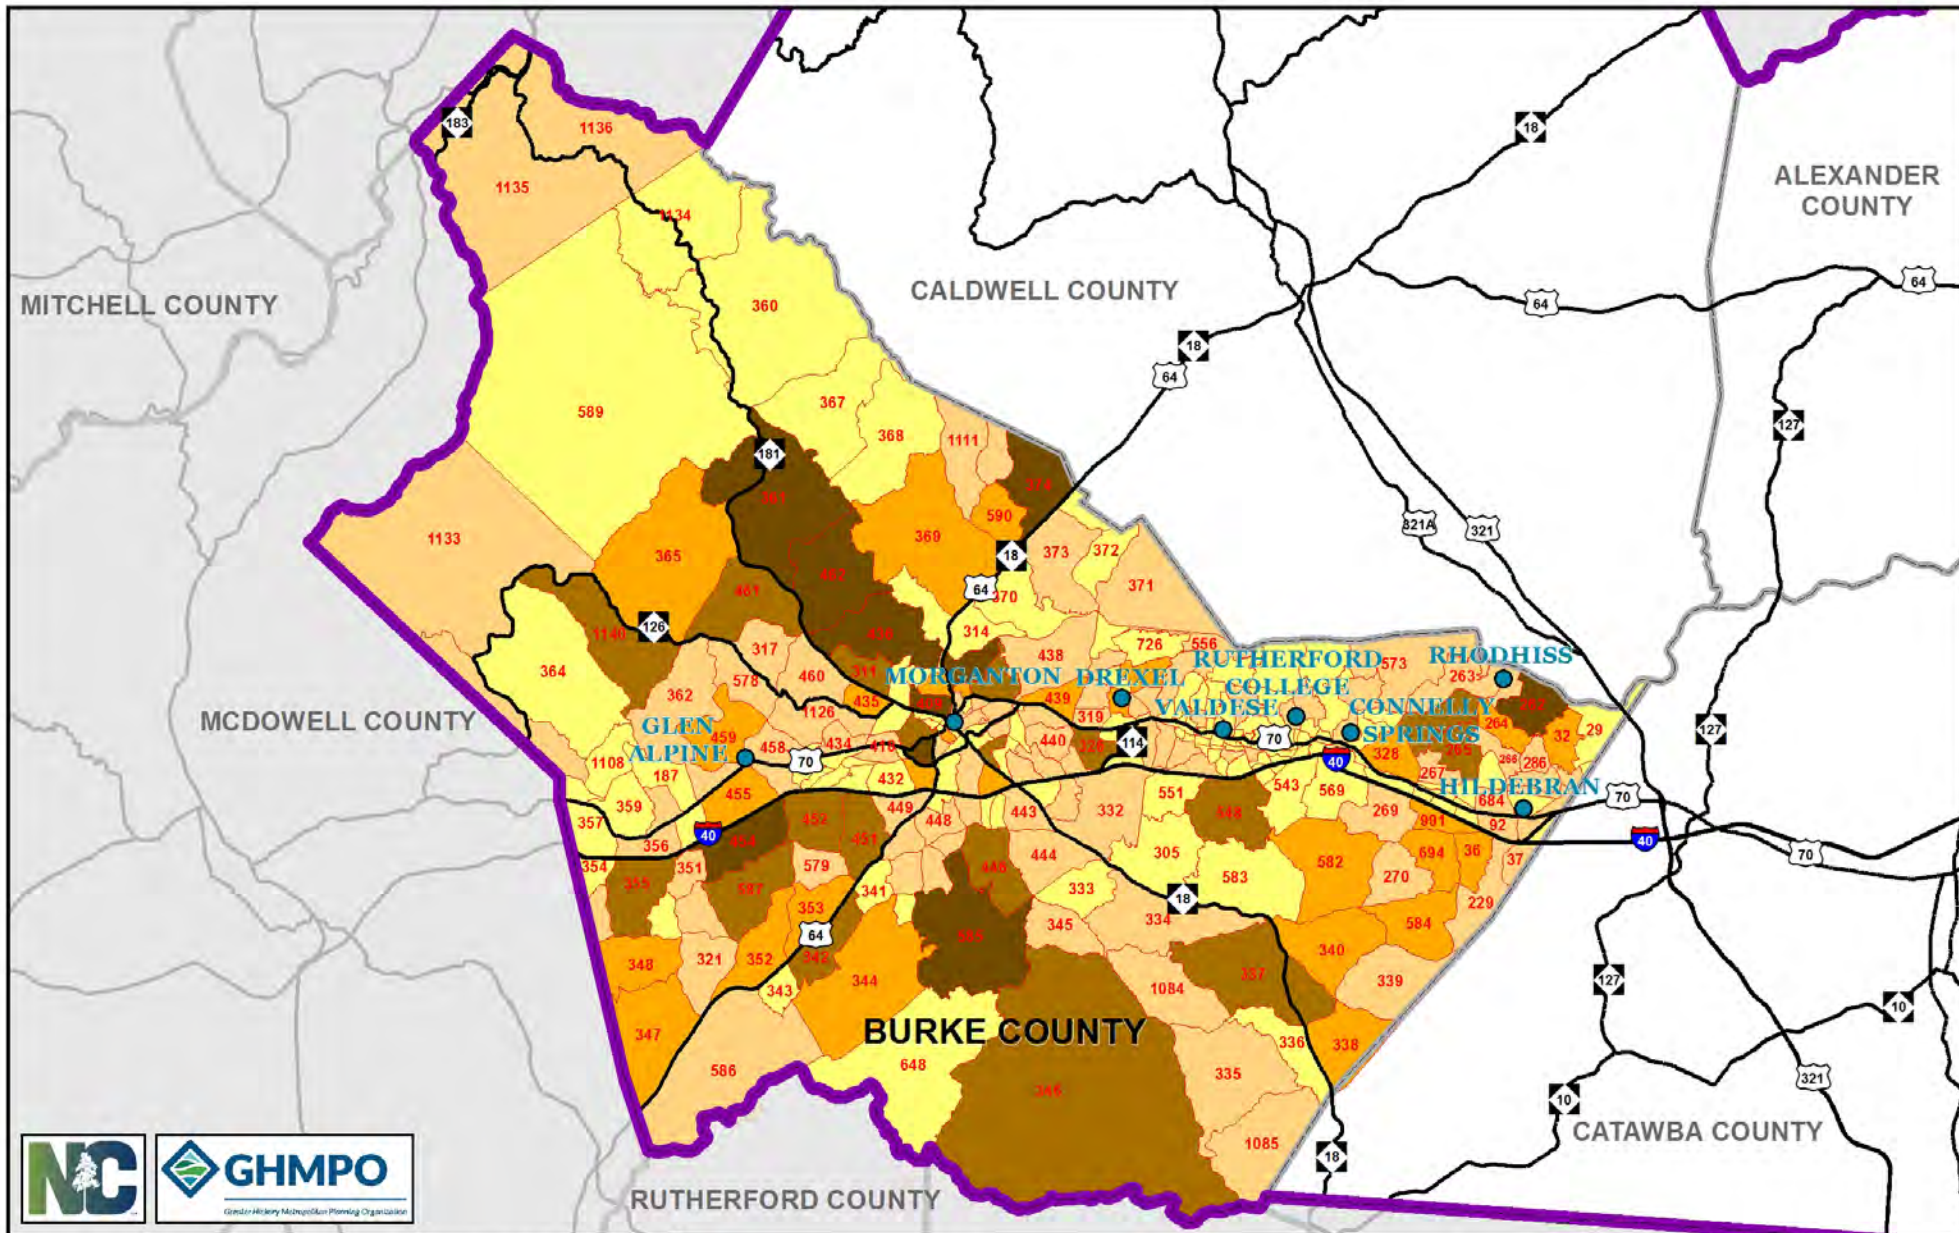

Greater Hickory MPO MTP
Map 3-3: Burke County
TAZ Locations

- # TAZ Zones □ Counties — Major Roads
- ▭ MPO Boundary ■ Municipalities

**Greater Hickory MPO MTP
Map 3-7: Burke County
Population 2015**

- # TAZ Zones □ Counties ● Municipalities
- ▭ MPO Boundary — Major Roads
- Population 2015**
- 250 or Less □ 501 - 750 □ More than 1,000
- 251 - 500 □ 751 - 1,000

Greater Hickory MPO MTP Map 3-11: Burke County Population 2045 (Projected)

- # TAZ Zones
 - Counties
 - Municipalities
 - MPO Boundary
 - Major Roads
- Population 2045**
- 250 or Less
 - 251 - 500
 - 501 - 750
 - 751 - 1,000
 - More than 1,000

Greater Hickory MPO MTP Map 3-15: Burke County Employment 2015

Greater Hickory MPO MTP Map 3-19: Burke County Employment 2045 (Projected)