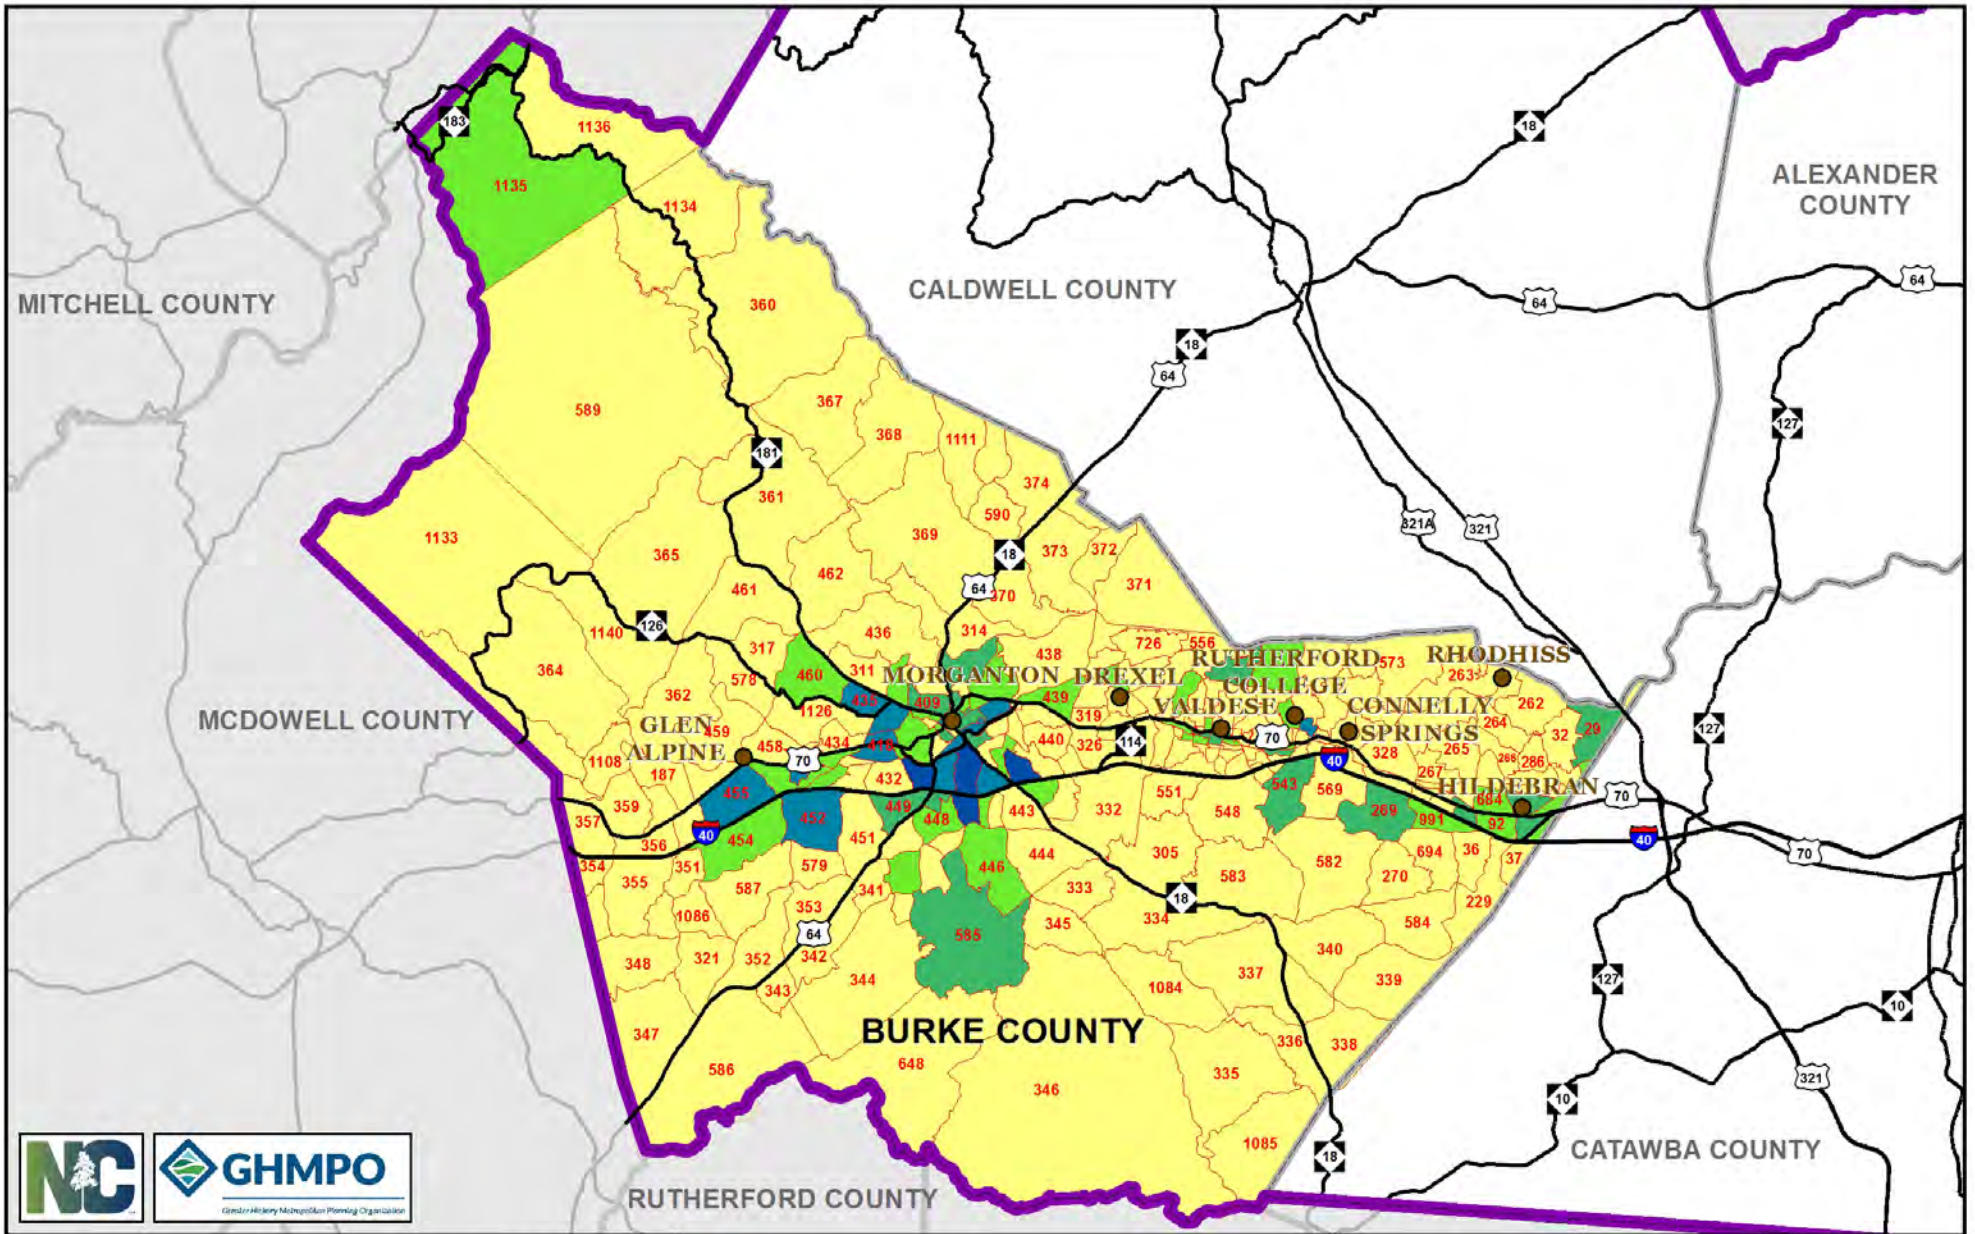

Greater Hickory MPO MTP
Map 3-3: Burke County
TAZ Locations

- # TAZ Zones □ Counties — Major Roads
- ▭ MPO Boundary ■ Municipalities

**Greater Hickory MPO MTP
Map 3-7: Burke County
Population 2015**

- # TAZ Zones □ Counties ● Municipalities
- ▭ MPO Boundary — Major Roads
- Population 2015**
- 250 or Less □ 501 - 750 □ More than 1,000
- 251 - 500 □ 751 - 1,000

Greater Hickory MPO MTP Map 3-11: Burke County Population 2045 (Projected)

- # TAZ Zones
 - Counties
 - Municipalities
 - MPO Boundary
 - Major Roads
- Population 2045**
- 250 or Less
 - 251 - 500
 - 501 - 750
 - 751 - 1,000
 - More than 1,000

Greater Hickory MPO MTP Map 3-15: Burke County Employment 2015

Greater Hickory MPO MTP Map 3-19: Burke County Employment 2045 (Projected)