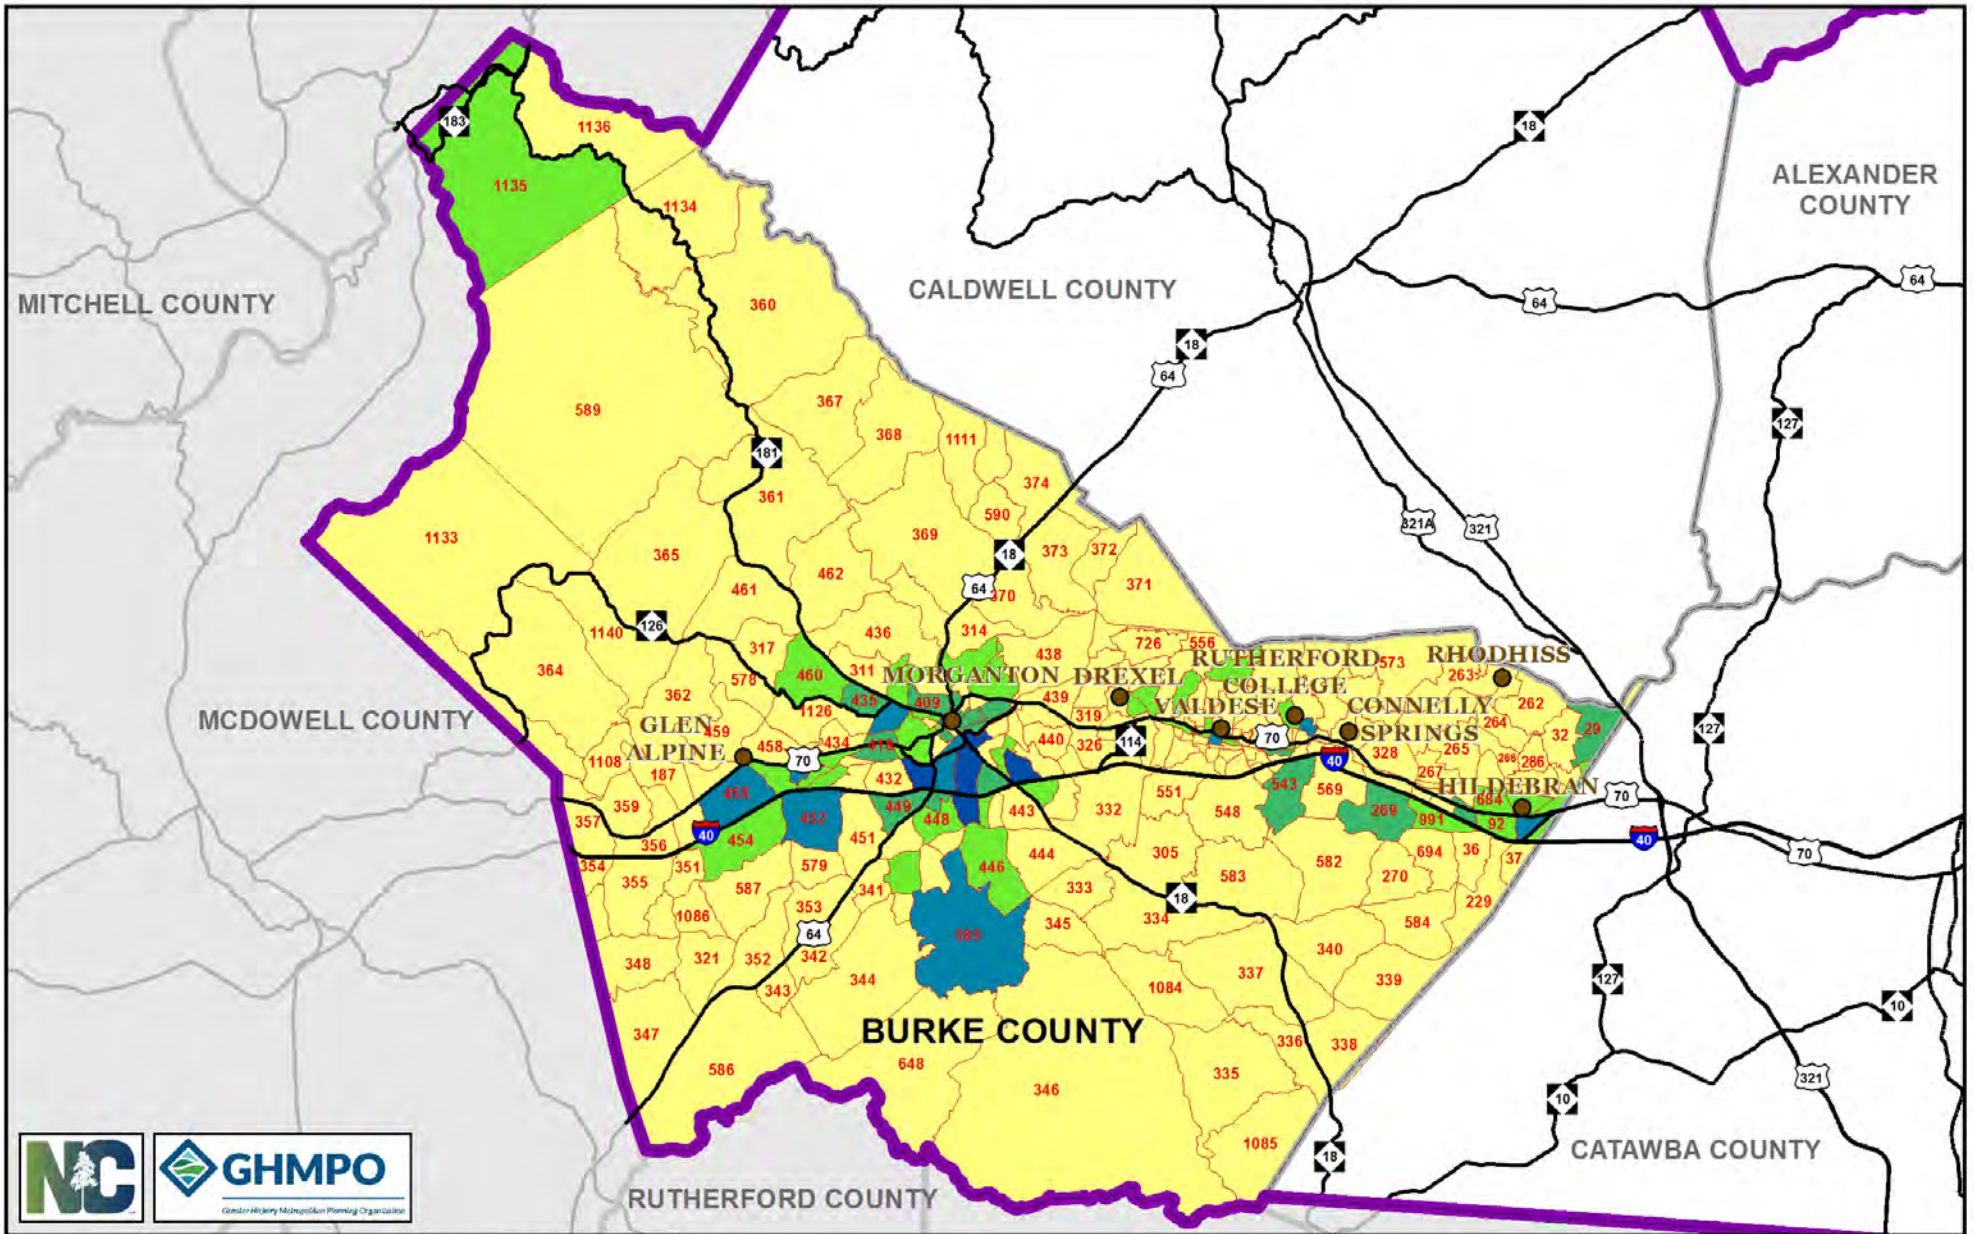

Greater Hickory MPO MTP
Map 3-3: Burke County
TAZ Locations

- # TAZ Zones □ Counties — Major Roads
- ▭ MPO Boundary ■ Municipalities

**Greater Hickory MPO MTP
Map 3-7: Burke County
Population 2015**

- # TAZ Zones □ Counties ● Municipalities
- ▭ MPO Boundary — Major Roads
- Population 2015**
- 250 or Less □ 501 - 750 □ More than 1,000
- 251 - 500 □ 751 - 1,000

Greater Hickory MPO MTP Map 3-11: Burke County Population 2045 (Projected)

- # TAZ Zones
 - Counties
 - Municipalities
 - MPO Boundary
 - Major Roads
- Population 2045**
- 250 or Less
 - 251 - 500
 - 501 - 750
 - 751 - 1,000
 - More than 1,000

Greater Hickory MPO MTP Map 3-15: Burke County Employment 2015

Greater Hickory MPO MTP Map 3-19: Burke County Employment 2045 (Projected)