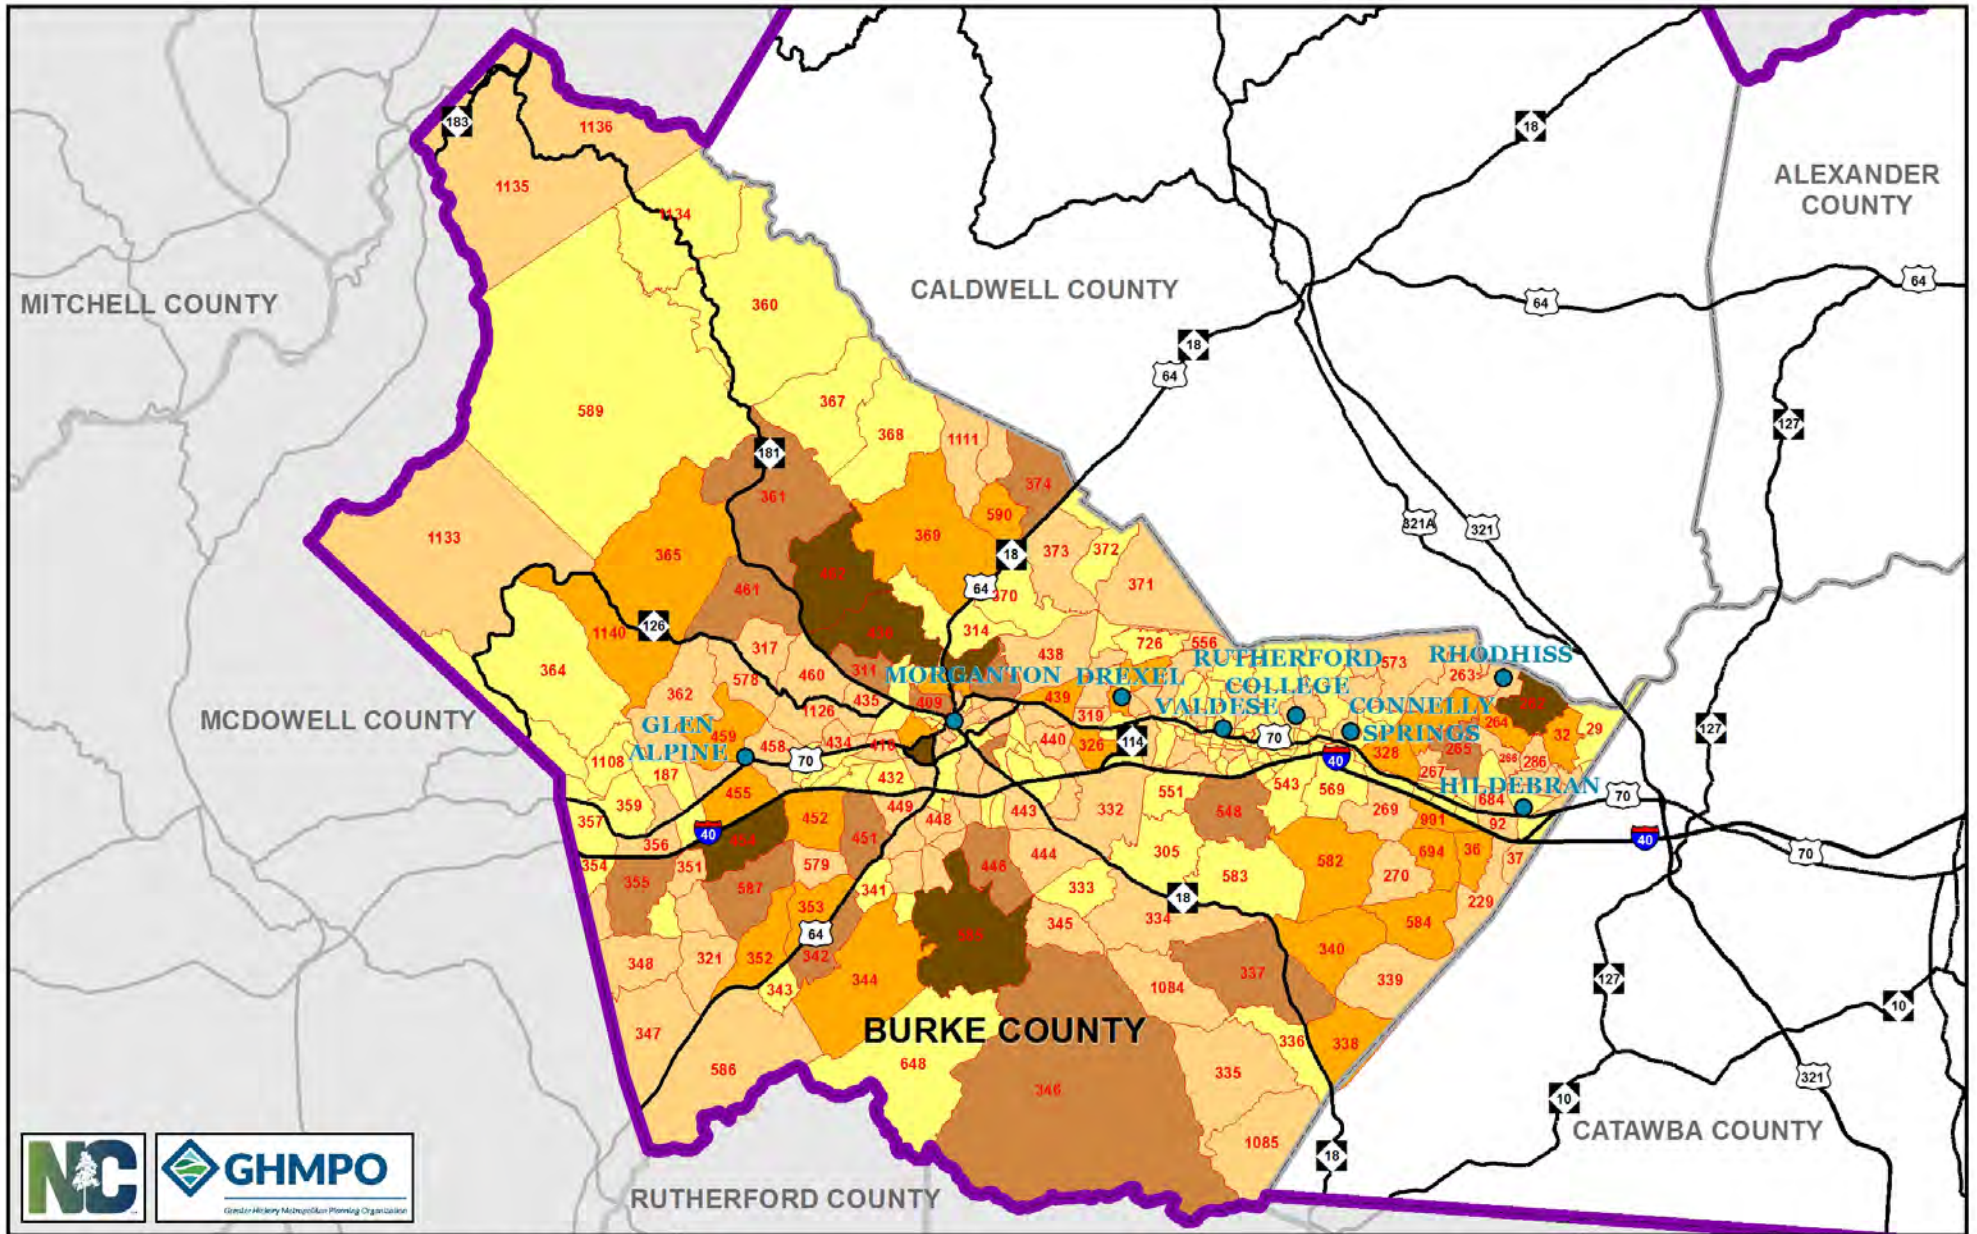

Greater Hickory MPO MTP
Map 3-3: Burke County
TAZ Locations

- # TAZ Zones □ Counties — Major Roads
- ▭ MPO Boundary ■ Municipalities

**Greater Hickory MPO MTP
Map 3-7: Burke County
Population 2015**

- # TAZ Zones □ Counties ● Municipalities
- ▭ MPO Boundary — Major Roads
- Population 2015**
- 250 or Less □ 501 - 750 □ More than 1,000
- 251 - 500 □ 751 - 1,000

Greater Hickory MPO MTP Map 3-11: Burke County Population 2045 (Projected)

- # TAZ Zones
 - Counties
 - Municipalities
 - MPO Boundary
 - Major Roads
- Population 2045**
- 250 or Less
 - 251 - 500
 - 501 - 750
 - 751 - 1,000
 - More than 1,000

Greater Hickory MPO MTP Map 3-15: Burke County Employment 2015

Greater Hickory MPO MTP Map 3-19: Burke County Employment 2045 (Projected)